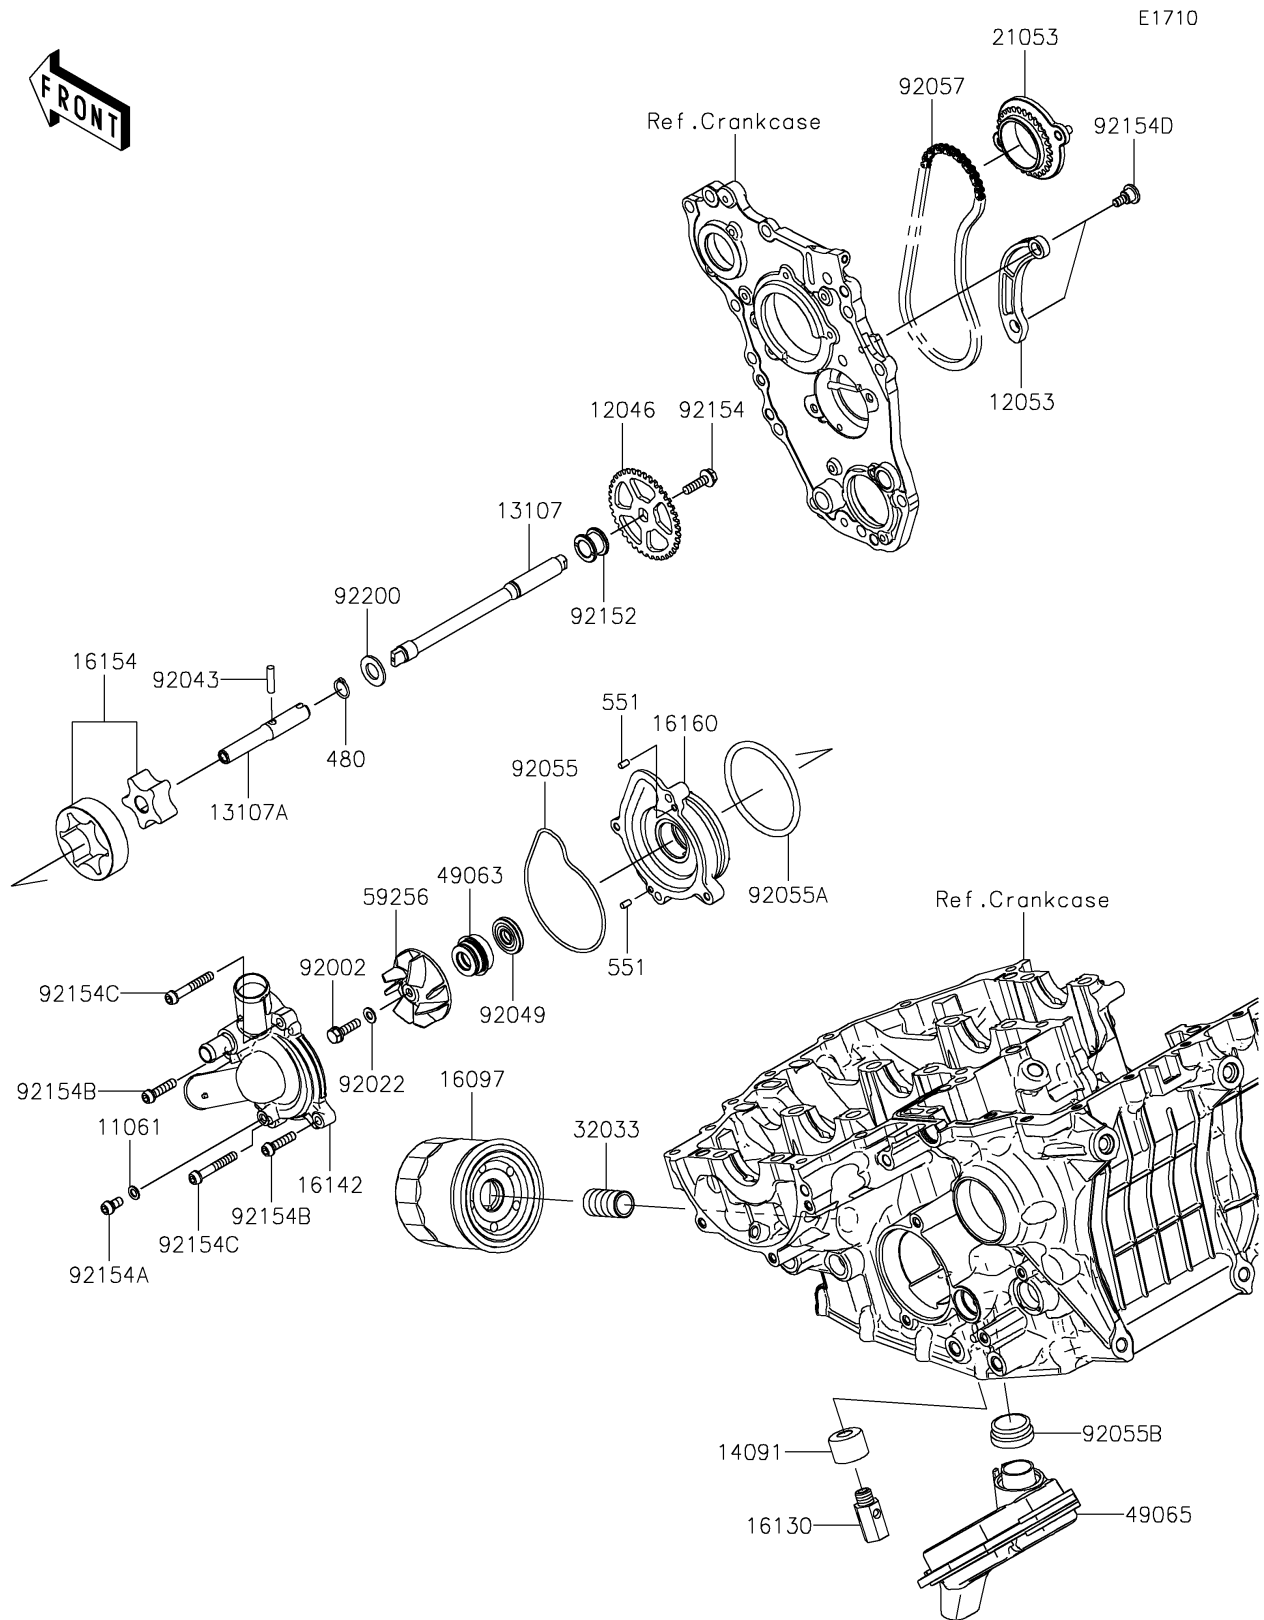

2022 NINJA H2® PARTS DIAGRAM

Oil Pump/Oil Filter

2022 NINJA H2® PARTS LIST

Oil Pump/Oil Filter

ITEM NAME	PART NUMBER	QUANTITY
GASKET (Ref # 11061)	11061-0107	1
SPROCKET,OIL PUMP,38T (Ref # 12046)	12046-0094	1
GUIDE-CHAIN (Ref # 12053)	12053-0218	1
SHAFT,RH (Ref # 13107)	13107-0809	1
SHAFT,LH (Ref # 13107A)	13107-0810	1
COVER,VALVE (Ref # 14091)	14091-0497	1
FILTER-ASSY-OIL (Ref # 16097)	16097-0009	1
VALVE-ASSY-RELIEF (Ref # 16130)	16130-0005	1
COVER-PUMP,WATER (Ref # 16142)	16142-0733	1
ROTOR-PUMP,OIL (Ref # 16154)	16154-0723	1
BODY,WATER PUMP (Ref # 16160)	16160-0786	1
SPROCKET-ASSY,PUMP DRIVE,29T (Ref # 21053)	21053-0007	1
PIPE,OIL FILTER (Ref # 32033)	32033-1535	1
SEAL-MECHANICAL (Ref # 49063)	49063-1055	1
FILTER-OIL (Ref # 49065)	49065-0037	1
IMPELLER (Ref # 59256)	59256-0011	1
BOLT,6X22 (Ref # 92002)	92002-1154	1
WASHER,6.1X12X1 (Ref # 92022)	92022-077	1
PIN,5X21.8 (Ref # 92043)	92043-1518	1
SEAL-OIL (Ref # 92049)	92049-0778	1
RING-O,WATER PUMP (Ref # 92055)	92055-0208	1
RING-O,68.2X2.4 (Ref # 92055A)	92055-1338	1
RING-O,OIL FILTER (Ref # 92055B)	92055-1503	1
CHAIN,92RH2005-76M (Ref # 92057)	92057-0635	1
COLLAR (Ref # 92152)	92152-1935	1
BOLT,FLANGED,6X22 (Ref # 92154)	92154-0387	1
BOLT,SOCKET,6X12 (Ref # 92154A)	92154-1453	1
BOLT,SOCKET,6X25 (Ref # 92154B)	92154-1457	2
BOLT,SOCKET,6X40 (Ref # 92154C)	92154-1459	2

2022 NINJA H2® PARTS LIST

Oil Pump/Oil Filter

ITEM NAME	PART NUMBER	QUANTITY
BOLT (Ref # 92154D)	92154-1651	2
WASHER,13X24X2 (Ref # 92200)	92200-0451	1
CIRCLIP-TYPE-C,13MM (Ref # 480)	480J1300	1
PIN-DOWEL,4X8 (Ref # 551)	551A0408	2