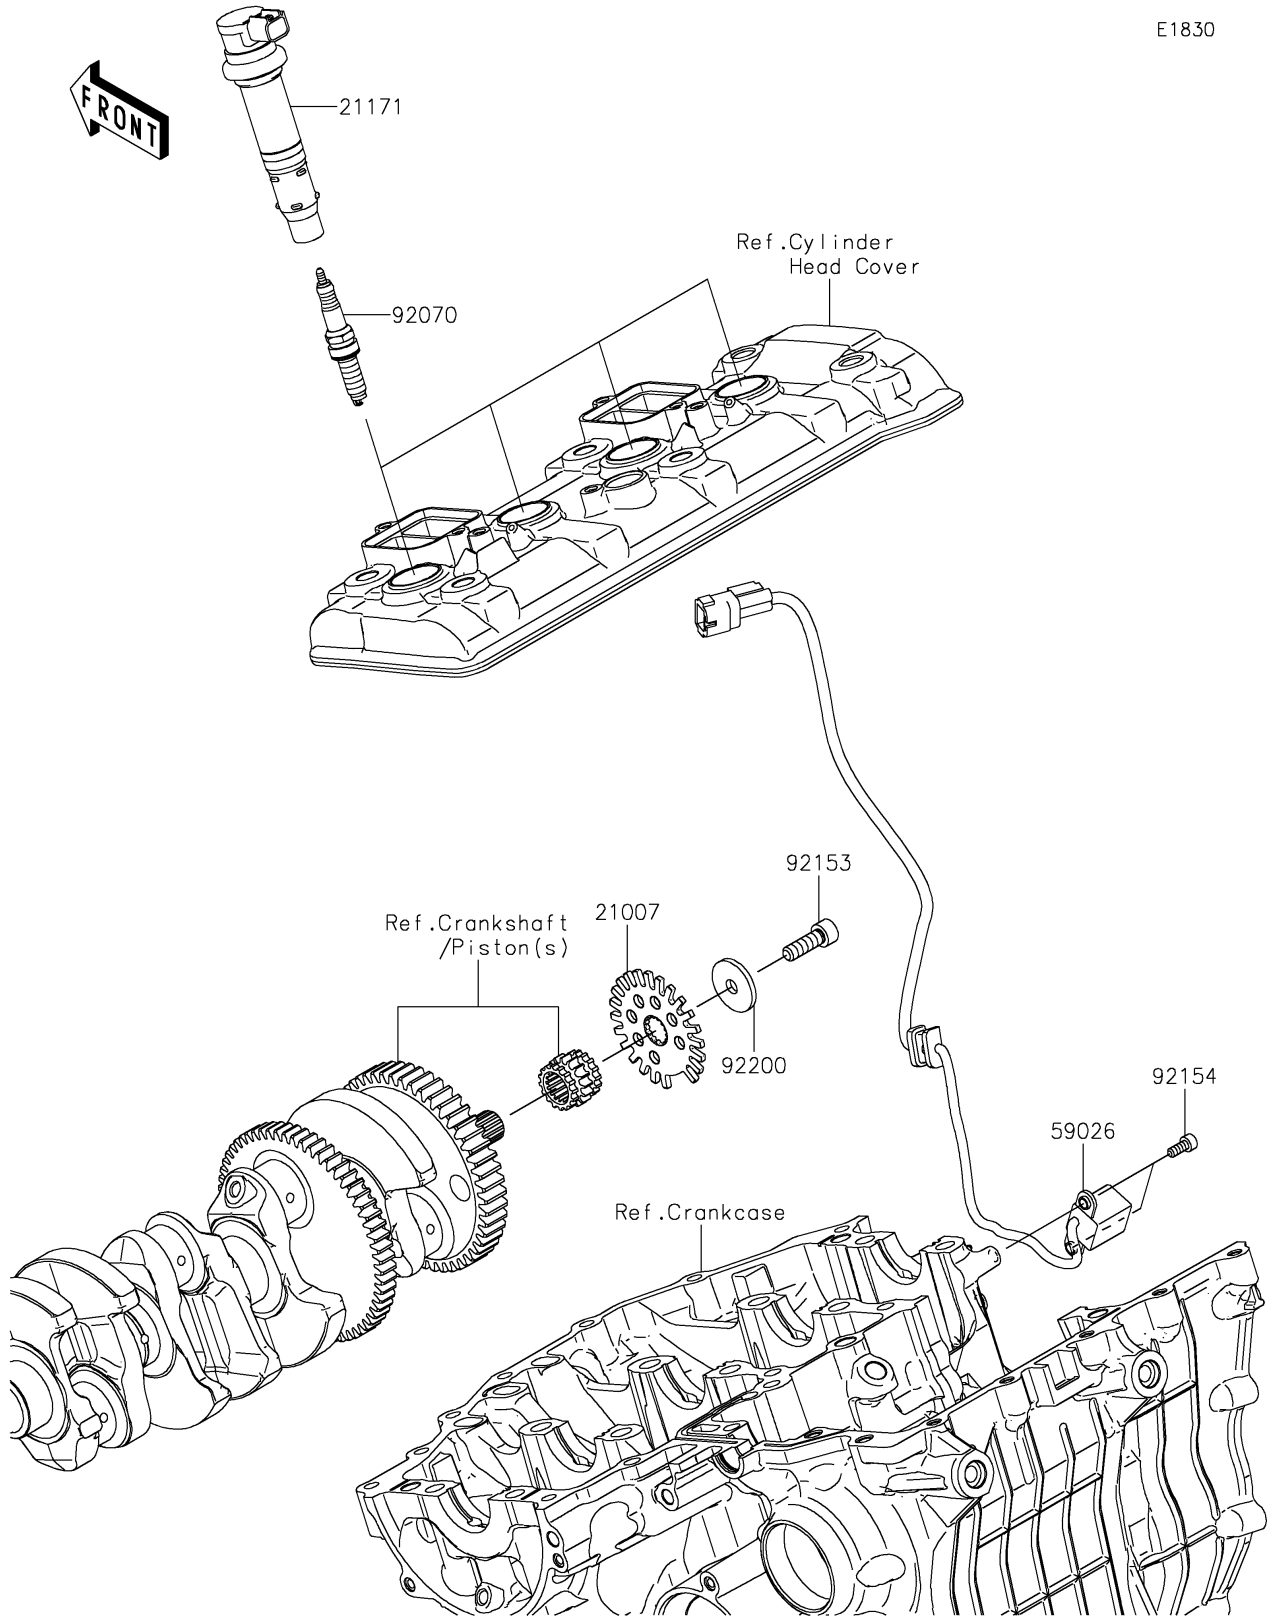

2022 NINJA H2® PARTS DIAGRAM

Ignition System

E1830

2022 NINJA H2® PARTS LIST

Ignition System

ITEM NAME	PART NUMBER	QUANTITY
ROTOR,PULSING (Ref # 21007)	21007-0622	1
COIL-ASSY-IGNITION (Ref # 21171)	21171-0732	4
COIL-PULSING (Ref # 59026)	59026-0042	1
PLUG-SPARK,SILMAR9E9(NGK) (Ref # 92070)	92070-0720	4
BOLT,8X25 (Ref # 92153)	92153-1191	1
BOLT,SOCKET,5X12 (Ref # 92154)	92154-1540	2
WASHER,8.2X30X3 (Ref # 92200)	92200-2142	1