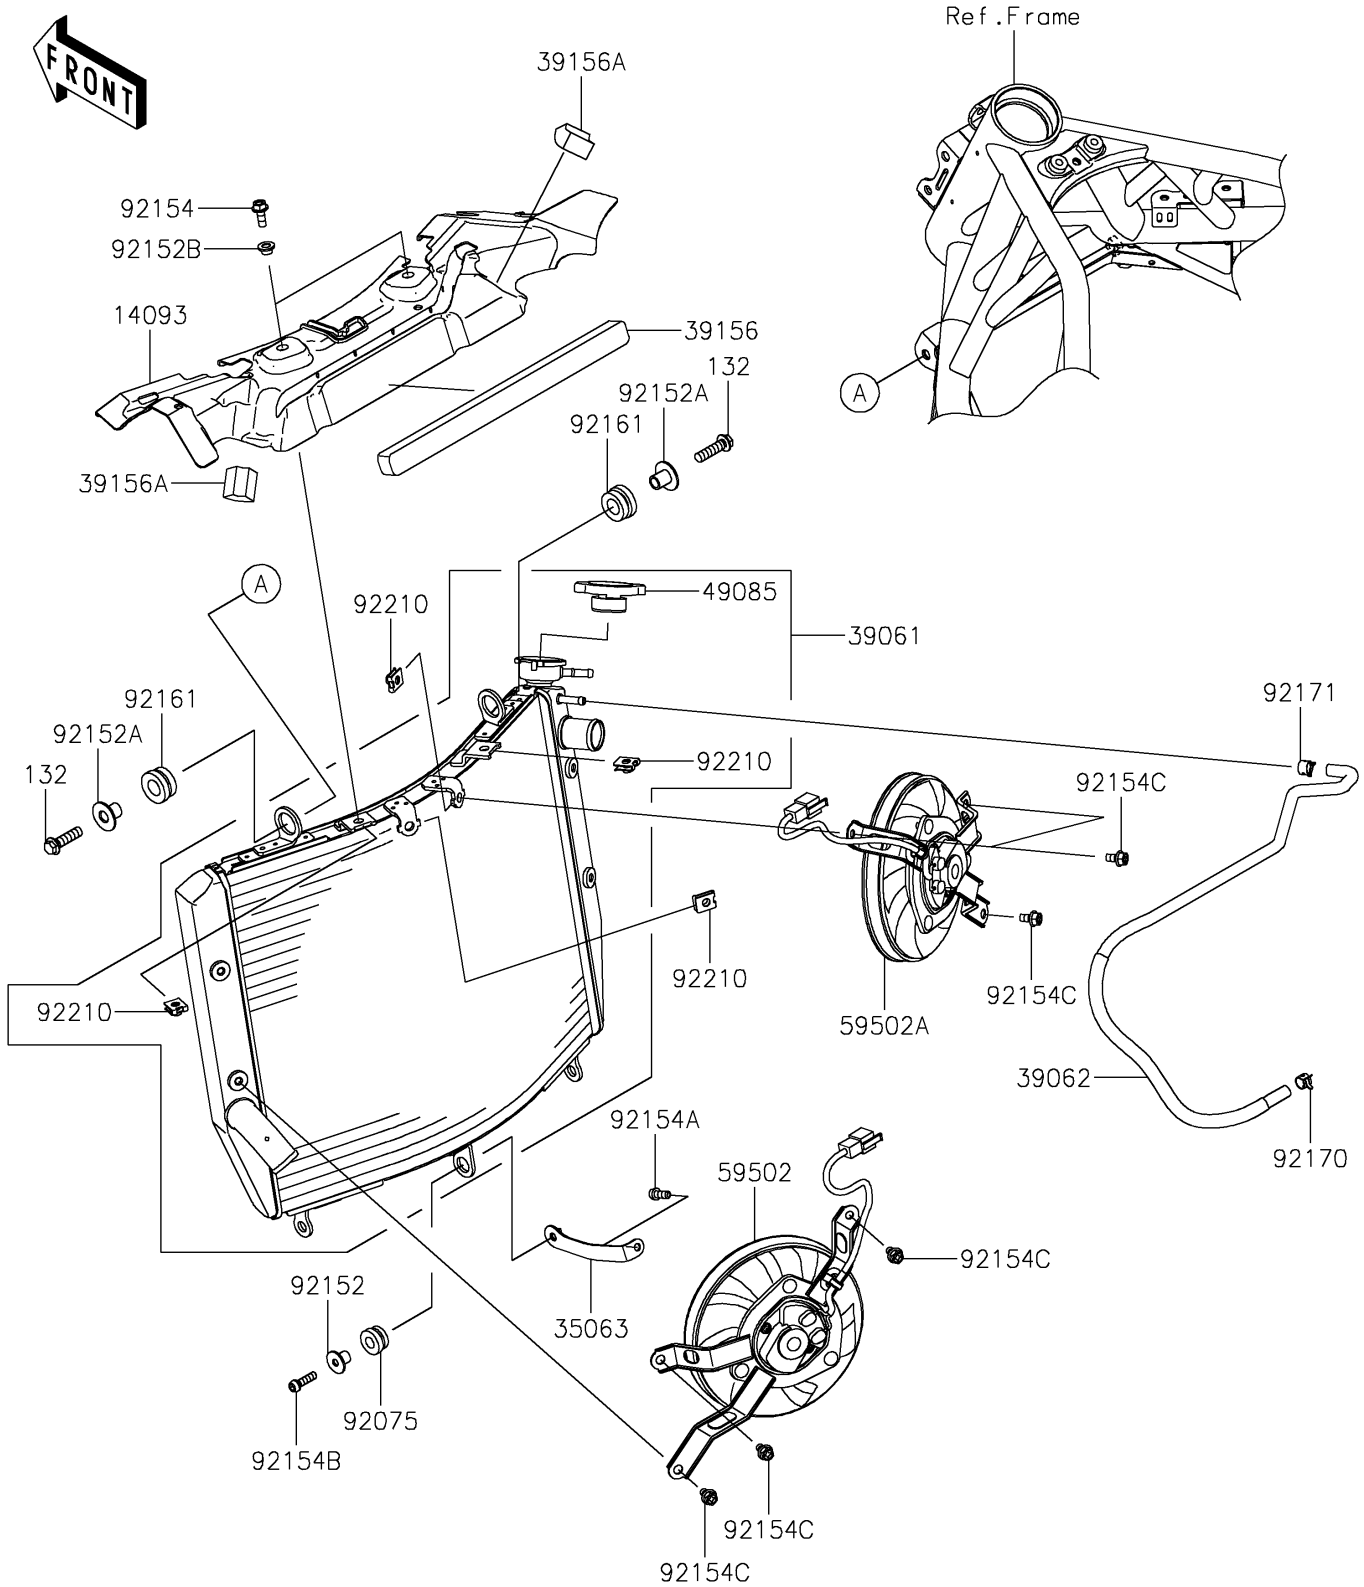

2023 Ninja H2® PARTS DIAGRAM

Radiator

E3032

2023 Ninja H2® PARTS LIST

Radiator

ITEM NAME	PART NUMBER	QUANTITY
COVER,HEAT (Ref # 14093)	14093-0158	1
STAY,RADIATOR (Ref # 35063)	35063-0997	1
RADIATOR-ASSY (Ref # 39061)	39061-0698	1
HOSE-COOLING,AIR BLEED (Ref # 39062)	39062-0688	1
PAD,20X285X15 (Ref # 39156)	39156-1840	1
PAD,27X27X15 (Ref # 39156A)	39156-1841	2
CAP-ASSY-PRESSURE (Ref # 49085)	49085-0006	1
FAN-ASSY (Ref # 59502)	59502-0601	1
FAN-ASSY (Ref # 59502A)	59502-0602	1
DAMPER,RUBBER (Ref # 92075)	92075-1123	1
COLLAR,6.5X10X13.1 (Ref # 92152)	92152-0332	1
COLLAR (Ref # 92152A)	92152-0439	2
COLLAR (Ref # 92152B)	92152-2111	2
BOLT,FLANGED,6X16 (Ref # 92154)	92154-0887	2
BOLT,SOCKET,6X16 (Ref # 92154A)	92154-1454	1
BOLT,SOCKET,6X22 (Ref # 92154B)	92154-1456	1
BOLT (Ref # 92154C)	92154-1648	6
DAMPER (Ref # 92161)	92161-0304	2
CLAMP (Ref # 92170)	92170-1493	1
CLAMP (Ref # 92171)	92171-0719	1
NUT (Ref # 92210)	92210-1323	4
BOLT-FLANGED-SMALL,8X30 (Ref # 132)	132BC0830	2