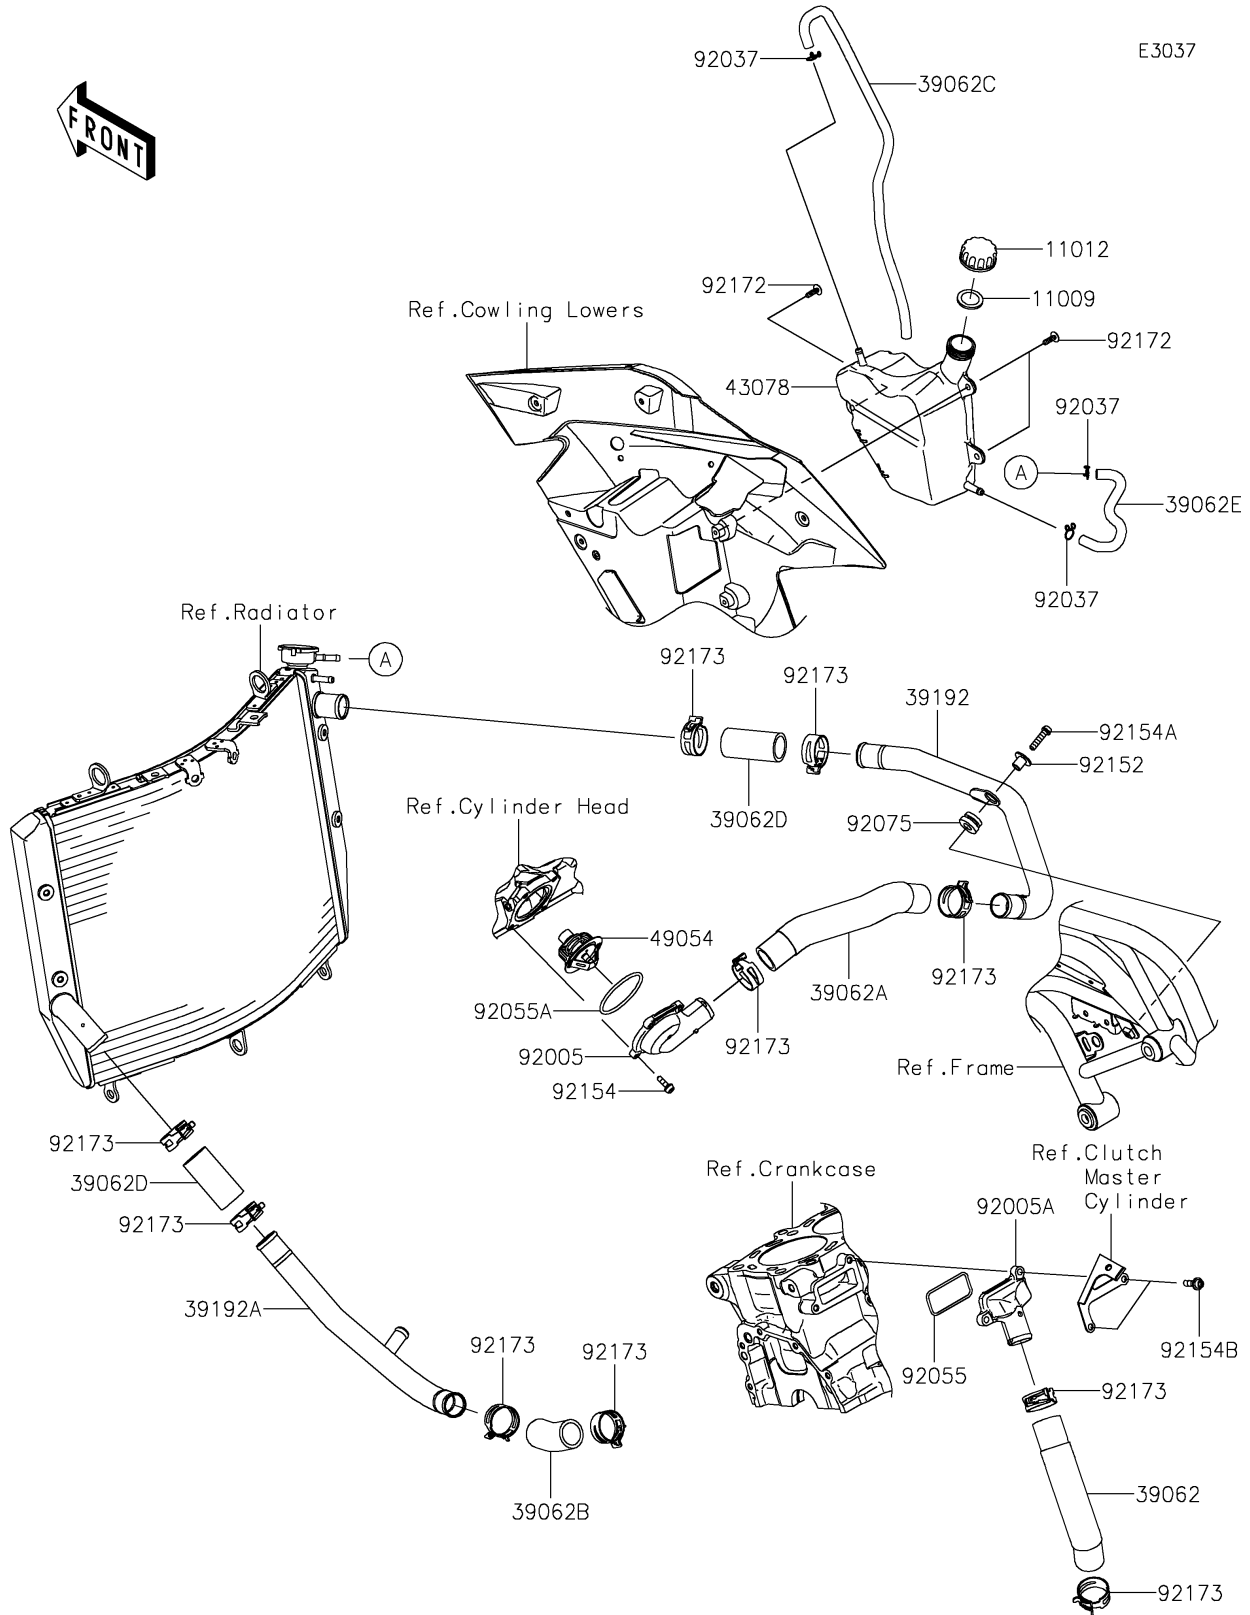

2023 Ninja H2® PARTS DIAGRAM

Water Pipe

2023 Ninja H2® PARTS LIST

Water Pipe

ITEM NAME	PART NUMBER	QUANTITY
GASKET,RESERVOIR TANK CAP (Ref # 11009)	11009-1145	1
CAP (Ref # 11012)	11012-1084	1
HOSE-COOLING,W/PUMP-FITTING (Ref # 39062)	39062-0681	1
HOSE-COOLING,THERMO-W/PIPE (Ref # 39062A)	39062-0682	1
HOSE-COOLING,W/PIPE-W/PUMP (Ref # 39062B)	39062-0683	1
HOSE-COOLING,OVER FLOW (Ref # 39062C)	39062-0687	1
HOSE-COOLING,RADIATOR-W/PIPE (Ref # 39062D)	39062-0701	2
HOSE-COOLING,RETURN (Ref # 39062E)	39062-0718	1
PIPE-WATER,RAD.-THERMO COVER (Ref # 39192)	39192-0584	1
PIPE-WATER,RADIATOR-WATER PUMP (Ref # 39192A)	39192-0585	1
RESERVOIR (Ref # 43078)	43078-0574	1
THERMOSTAT (Ref # 49054)	49054-0004	1
FITTING,THERMO COVER (Ref # 92005)	92005-0770	1
FITTING,CYLINDER (Ref # 92005A)	92005-0772	1
CLAMP,TUBE (Ref # 92037)	92037-147	3
RING-O (Ref # 92055)	92055-0809	1
RING-O,54.5X2.6 (Ref # 92055A)	92055-0810	1
DAMPER,RUBBER (Ref # 92075)	92075-1123	1
COLLAR (Ref # 92152)	92152-2112	1
BOLT,SOCKET,5X16 (Ref # 92154)	92154-1449	4
BOLT,SOCKET,6X25 (Ref # 92154A)	92154-1457	1
BOLT,SOCKET,6X20 (Ref # 92154B)	92154-1499	2
SCREW,TAPPING,5X16 (Ref # 92172)	92172-0175	3
CLAMP,34MM (Ref # 92173)	92173-1360	10