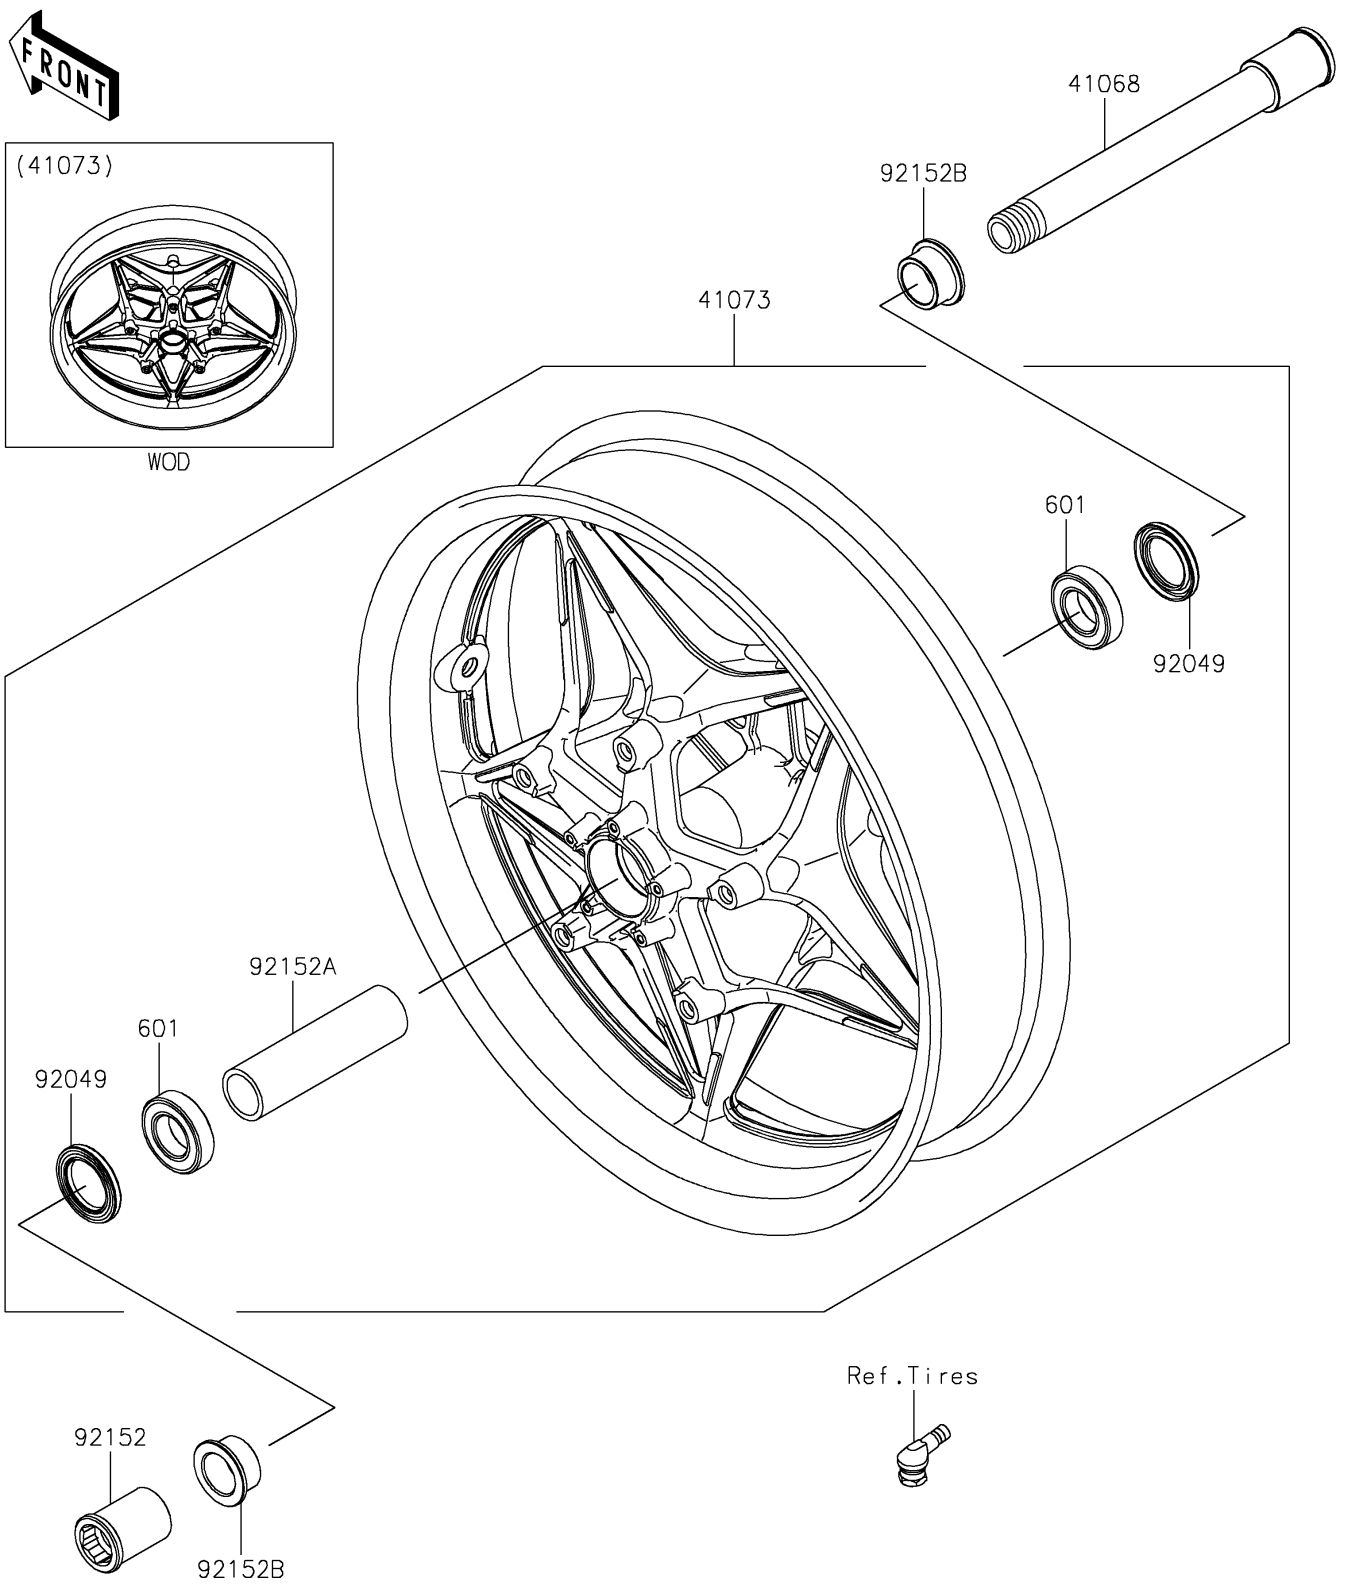

2022 NINJA H2® PARTS DIAGRAM

Front Wheel

F2230

2022 NINJA H2® PARTS LIST

Front Wheel

ITEM NAME	PART NUMBER	QUANTITY
AXLE,FR,25X205 (Ref # 41068)	41068-0594	1
WHEEL-ASSY,FR,F.BLACK (Ref # 41073)	41073-0754-51H	1
SEAL-OIL,BJN-C2 32X47X5 (Ref # 92049)	92049-0050	2
COLLAR,FR AXLE,LH,L=44.5 (Ref # 92152)	92152-0240	1
COLLAR,FR HUB,L=115 (Ref # 92152A)	92152-0616	1
COLLAR,25X40X18 (Ref # 92152B)	92152-2718	2
BEARING-BALL,#6005UU (Ref # 601)	601B6005UU	2