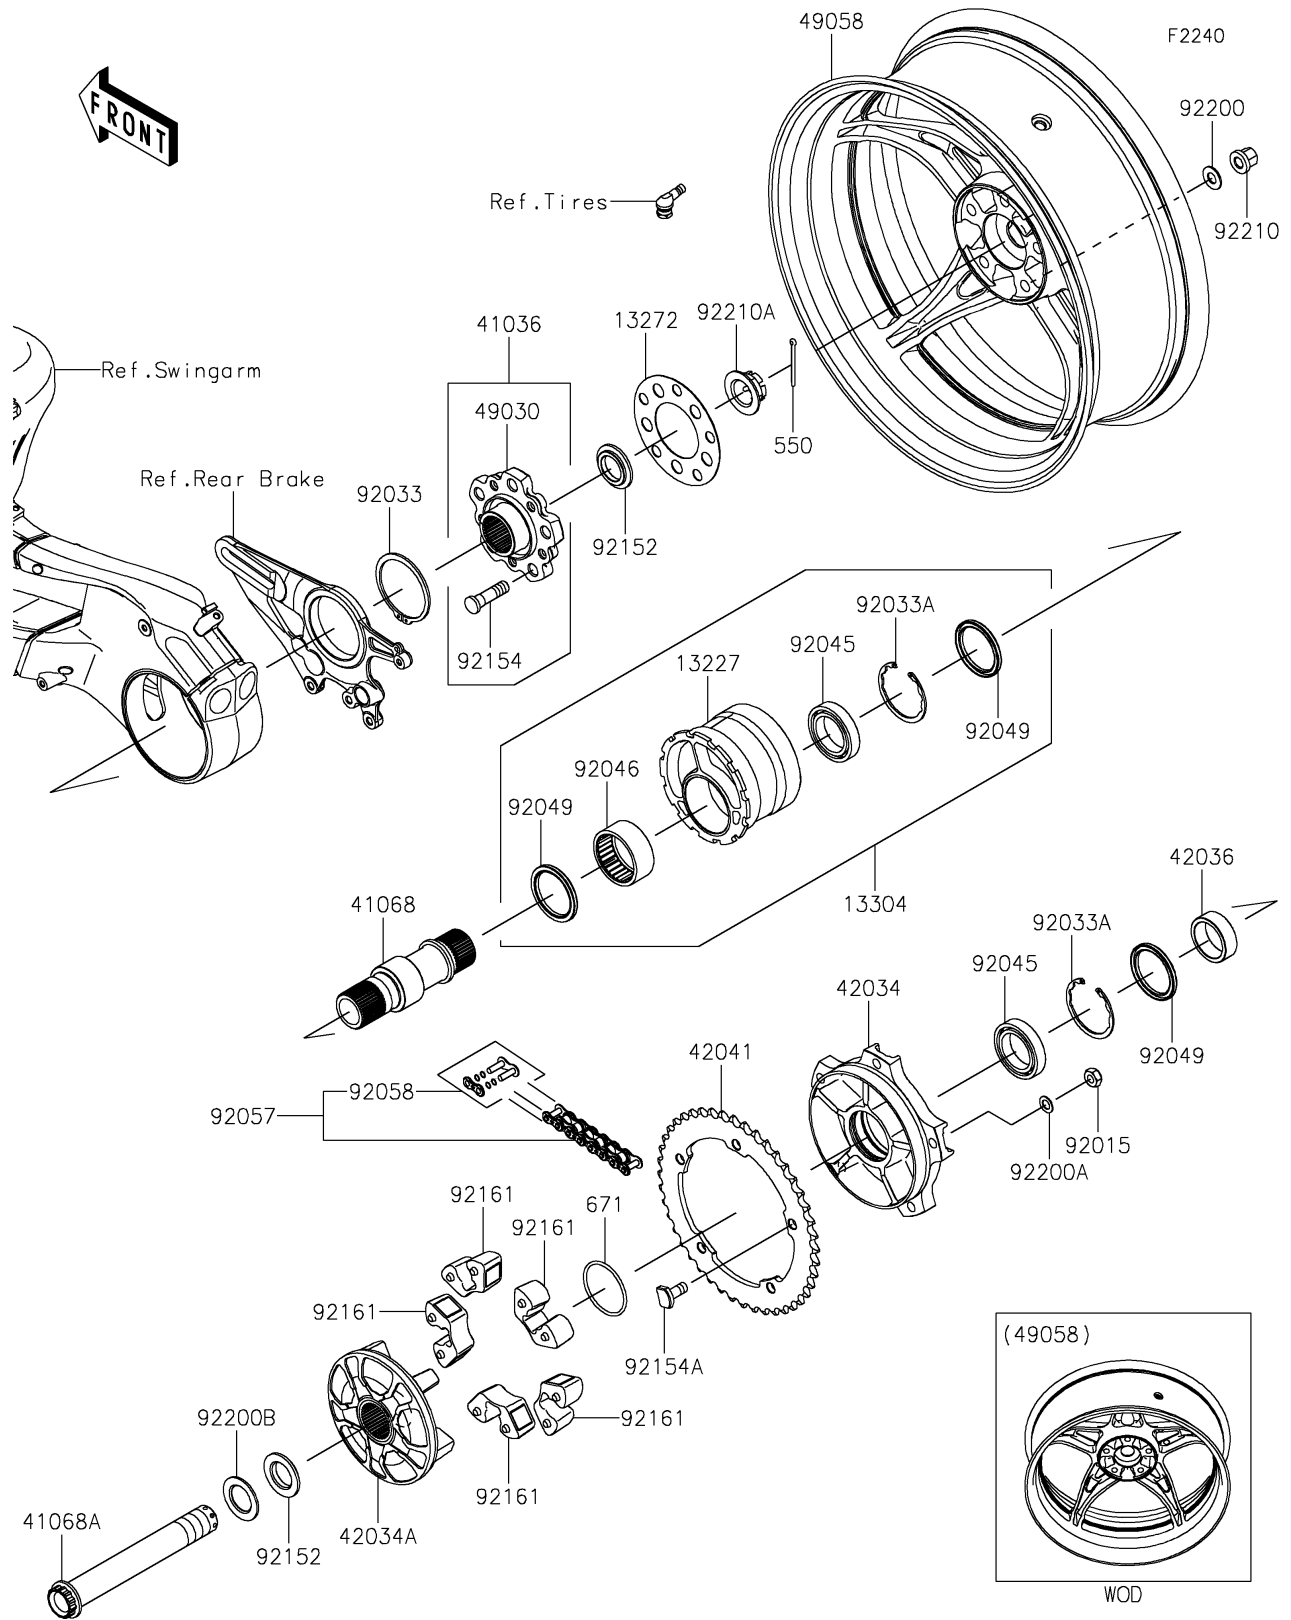

2022 NINJA H2® PARTS DIAGRAM

Rear Wheel/Chain

2022 NINJA H2® PARTS LIST

Rear Wheel/Chain

ITEM NAME	PART NUMBER	QUANTITY
HOUSING,RR (Ref # 13227)	13227-0034	1
PLATE (Ref # 13272)	13272-1861	1
HOUSING-ASSY,RR (Ref # 13304)	13304-5001	1
HUB-ASSY,RR (Ref # 41036)	41036-0679	1
AXLE,RR (Ref # 41068)	41068-0637	1
AXLE,28X202.6 (Ref # 41068A)	41068-0649	1
COUPLING,F.W.M.GRAY (Ref # 42034)	42034-0744-46T	1
COUPLING,INSERT,F.W.M.GRAY (Ref # 42034A)	42034-0752-53D	1
SLEEVE,40X50X16.4 (Ref # 42036)	42036-0779	1
SPROCKET-HUB,44T (Ref # 42041)	42041-0152	1
HUB,RR (Ref # 49030)	49030-0567	1
WHEEL,RR,F.BLACK (Ref # 49058)	49058-0670-51H	1
NUT,LOCK,10MM,BLACK (Ref # 92015)	92015-1189	5
RING-SNAP (Ref # 92033)	92033-0760	1
RING-SNAP,62MM (Ref # 92033A)	92033-1044	2
BEARING-BALL,40X60X12 (Ref # 92045)	92045-0802	2
BEARING-NEEDLE,50X62X25 (Ref # 92046)	92046-0617	1
SEAL-OIL,50X62X5 (Ref # 92049)	92049-0771	3
CHAIN,DRIVE,EK525RMXZ/3DX118L (Ref # 92057)	92057-0644	1
JOINT-CHAIN (Ref # 92058)	92058-0036	1
COLLAR,28X48X7.2 (Ref # 92152)	92152-2504	2
BOLT,HUB,12X45 (Ref # 92154)	92154-1546	5
BOLT,SPROCKET,10X24.3 (Ref # 92154A)	92154-2300	5
DAMPER,SHOCK,RR HUB (Ref # 92161)	92161-1286	5
WASHER,12.1X25X1.6 (Ref # 92200)	92200-0455	5
WASHER,10.2X18X1 (Ref # 92200A)	92200-1770	5
WASHER,28.5X48X2.3 (Ref # 92200B)	92200-2277	1
NUT,12MM (Ref # 92210)	92210-0931	5
NUT,28MM (Ref # 92210A)	92210-1654	1

2022 NINJA H2® PARTS LIST

Rear Wheel/Chain

ITEM NAME	PART NUMBER	QUANTITY
PIN-COTTER,4.0X45 (Ref # 550)	550AA4045	1
O RING,55MM (Ref # 671)	671B2555	1