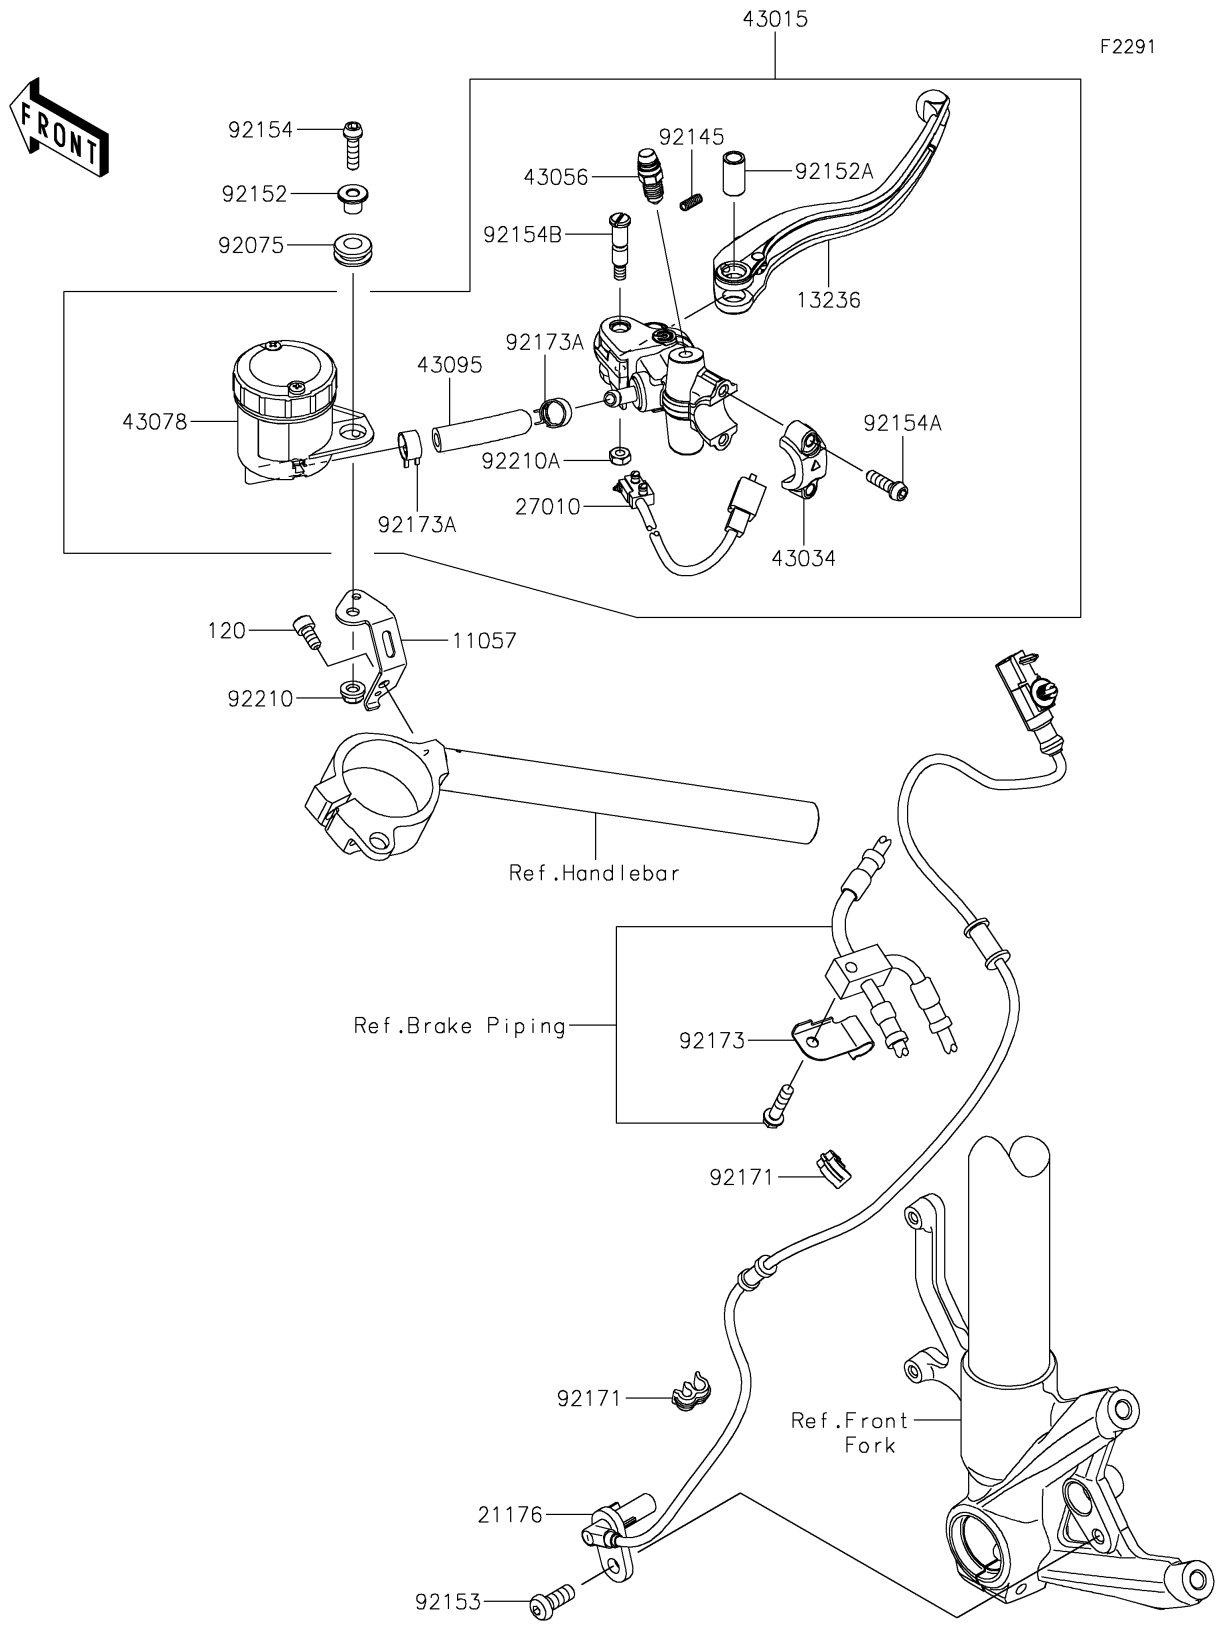

2023 Ninja H2® PARTS DIAGRAM

Front Master Cylinder

2023 Ninja H2® PARTS LIST

Front Master Cylinder

ITEM NAME	PART NUMBER	QUANTITY
BRACKET,RESERVOIR TANK (Ref # 11057)	11057-2844	1
LEVER-COMP,BRAKE (Ref # 13236)	13236-0770	1
SENSOR,WHEEL SPEED,FR (Ref # 21176)	21176-0792	1
SWITCH,STOP (Ref # 27010)	27010-0922	1
CYLINDER-ASSY-MASTER,FR (Ref # 43015)	43015-0750	1
HOLDER-BRAKE (Ref # 43034)	43034-0121	1
BREATHER-BRAKE (Ref # 43056)	43056-0019	1
RESERVOIR (Ref # 43078)	43078-0577	1
HOSE-BRAKE (Ref # 43095)	43095-0908	1
DAMPER (Ref # 92075)	92075-1028	1
SPRING (Ref # 92145)	92145-1683	1
COLLAR,6X16X10.6 (Ref # 92152)	92152-2110	1
COLLAR,LEVER (Ref # 92152A)	92152-2151	1
BOLT,SOCKET,8X20 (Ref # 92153)	92153-0912	1
BOLT,SOCKET,6X22 (Ref # 92154)	92154-1456	1
BOLT,SOCKET,6X20 (Ref # 92154A)	92154-1644	2
BOLT,LEVER (Ref # 92154B)	92154-1809	1
CLAMP (Ref # 92171)	92171-0921	2
CLAMP (Ref # 92173)	92173-0086	1
CLAMP,HOSE (Ref # 92173A)	92173-1498	2
NUT,6MM (Ref # 92210)	92210-0991	1
NUT,U (Ref # 92210A)	92210-1424	1
BOLT-SOCKET,6X12 (Ref # 120)	120CB0612	1