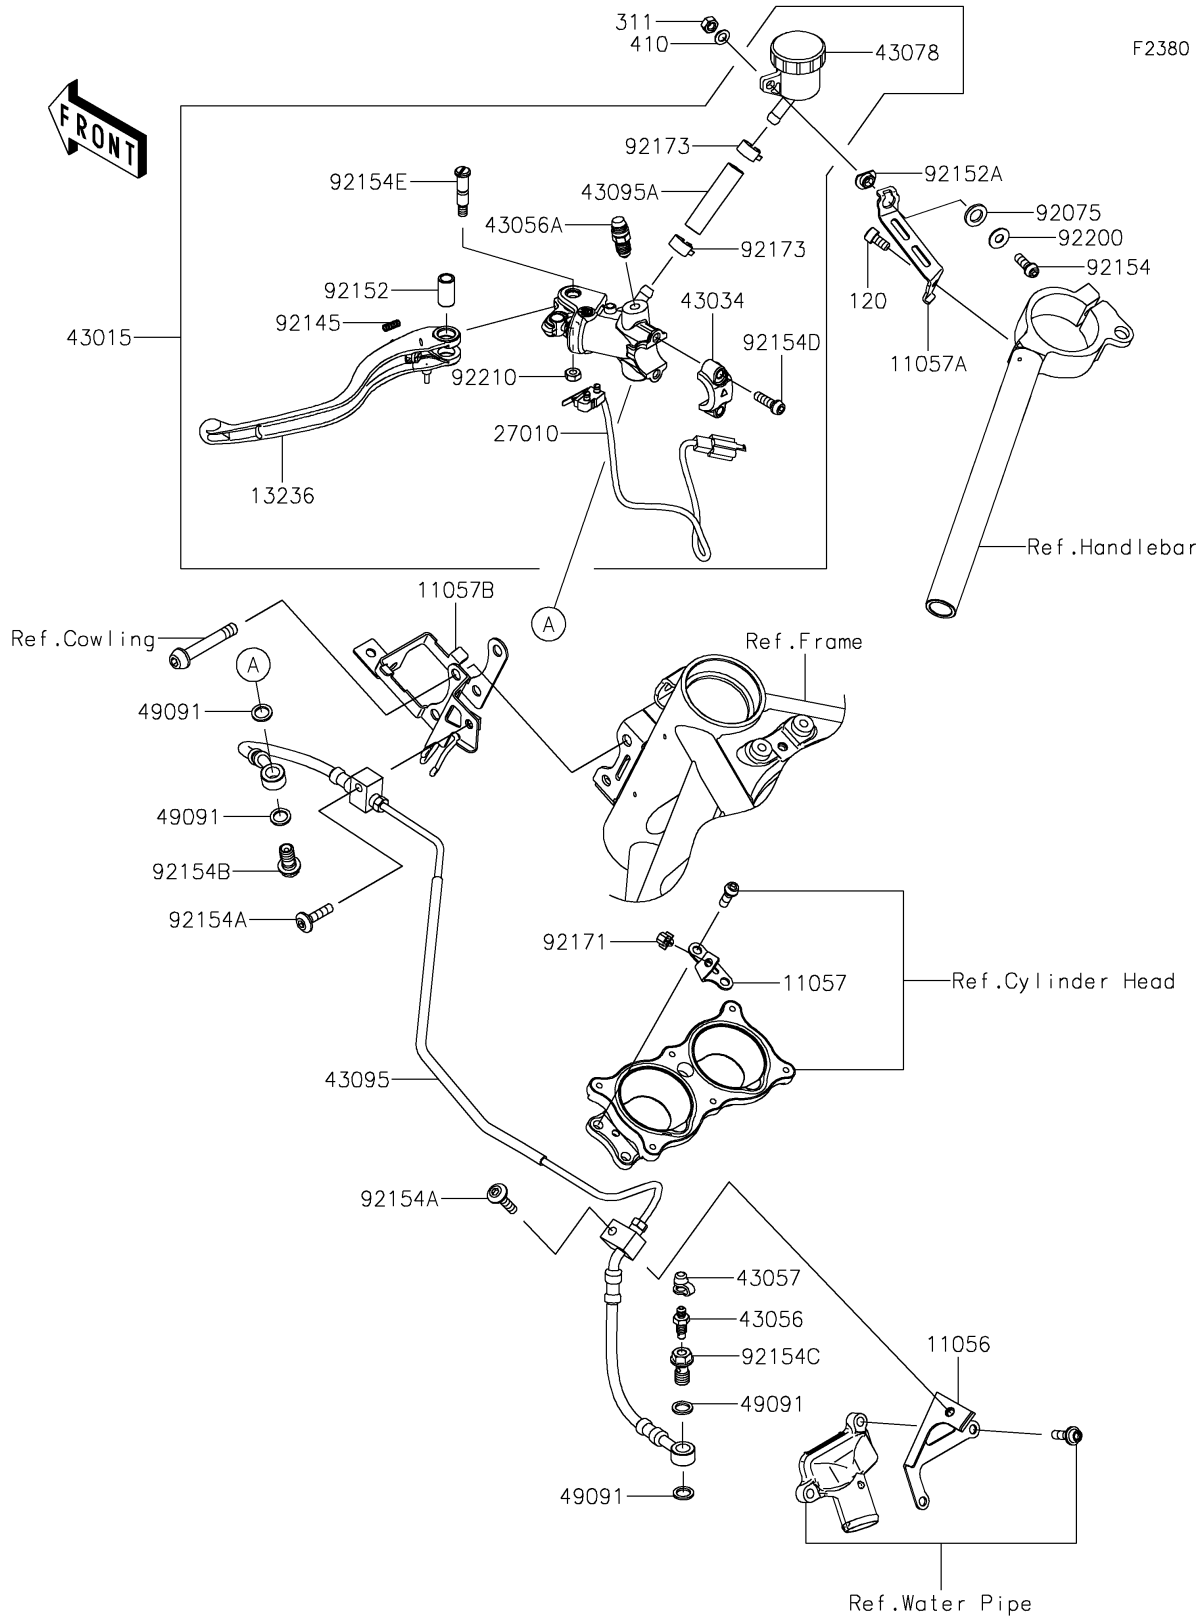

2022 NINJA H2® PARTS DIAGRAM

Clutch Master Cylinder

2022 NINJA H2® PARTS LIST

Clutch Master Cylinder

ITEM NAME	PART NUMBER	QUANTITY
BRACKET,CYLINDER (Ref # 11056)	11056-7079	1
BRACKET,THROBO. HOLDER (Ref # 11057)	11057-0041	1
BRACKET,RESERVOIR (Ref # 11057A)	11057-0053	1
BRACKET,FRM HEAD (Ref # 11057B)	11057-0567	1
LEVER-COMP,CLUTCH (Ref # 13236)	13236-0771	1
SWITCH,STOP (Ref # 27010)	27010-0921	1
CYLINDER-ASSY-MASTER,CLUTCH (Ref # 43015)	43015-0749	1
HOLDER-BRAKE (Ref # 43034)	43034-0121	1
BREATHER-BRAKE (Ref # 43056)	43056-0007	1
BREATHER-BRAKE (Ref # 43056A)	43056-0019	1
CAP-BREATHER (Ref # 43057)	43057-003	1
RESERVOIR (Ref # 43078)	43078-0586	1
HOSE-BRAKE,CLUTCH (Ref # 43095)	43095-0893	1
HOSE-BRAKE (Ref # 43095A)	43095-0909	1
WASHER-SEAL,10.1X14.5X1.5 (Ref # 49091)	49091-0001	4
DAMPER (Ref # 92075)	92075-1564	1
SPRING (Ref # 92145)	92145-1683	1
COLLAR,LEVER (Ref # 92152)	92152-2151	1
COLLAR,6.5X10X5.3 (Ref # 92152A)	92152-2225	1
BOLT,SOCKET,6X18 (Ref # 92154)	92154-1455	1
BOLT,SOCKET,6X25 (Ref # 92154A)	92154-1532	2
BOLT,BANJO,10X19 (Ref # 92154B)	92154-1554	1
BOLT,BANJO,10X19,C. RELEASE (Ref # 92154C)	92154-1622	1
BOLT,SOCKET,6X20 (Ref # 92154D)	92154-1644	2
BOLT,LEVER (Ref # 92154E)	92154-1809	1
CLAMP (Ref # 92171)	92171-0939	1
CLAMP,HOSE (Ref # 92173)	92173-1498	2
WASHER,6.5X16X1.0 (Ref # 92200)	92200-3712	1
NUT,U (Ref # 92210)	92210-1424	1

2022 NINJA H2® PARTS LIST

Clutch Master Cylinder

ITEM NAME	PART NUMBER	QUANTITY
BOLT-SOCKET,6X12 (Ref # 120)	120CB0612	1
NUT-HEX (Ref # 311)	311AC0600	1
WASHER-PLAIN-SMALL (Ref # 410)	410AA0600	1