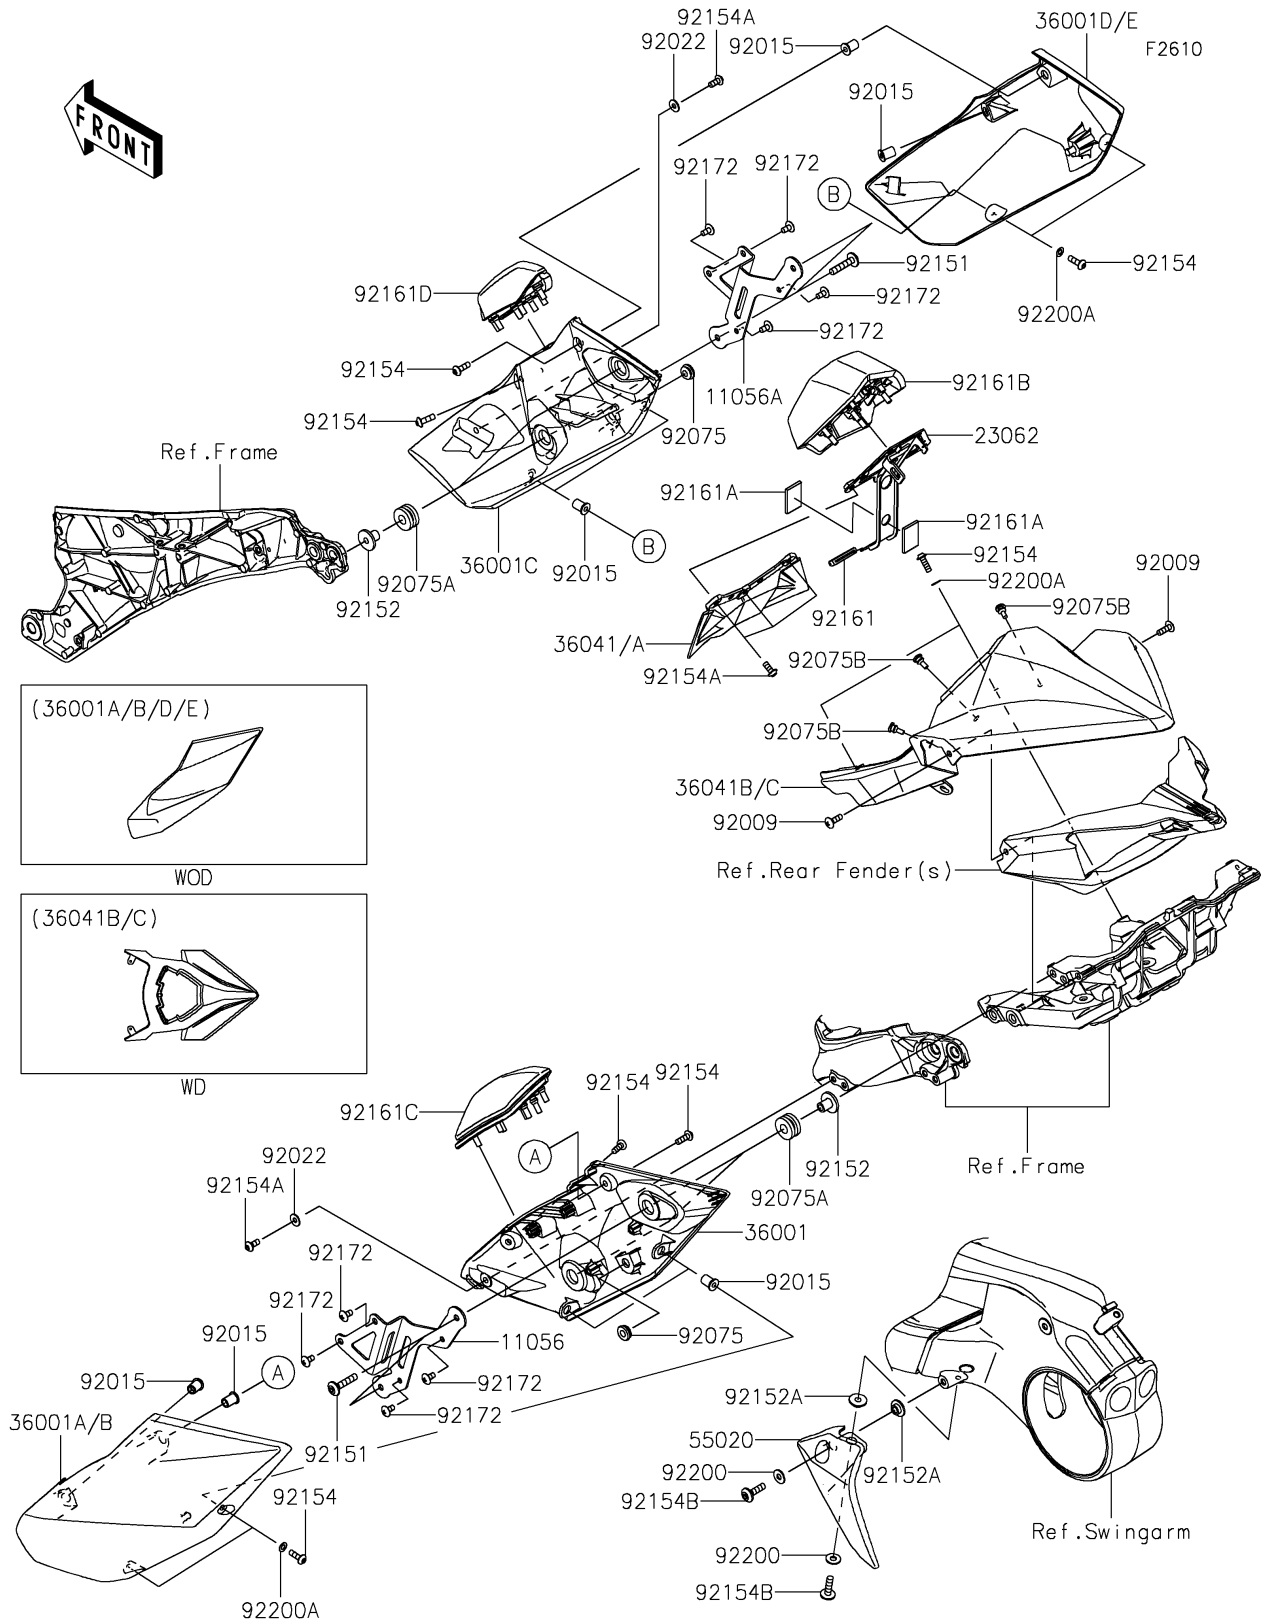

2023 Ninja H2® PARTS DIAGRAM

Side Covers/Chain Cover

2023 Ninja H2® PARTS LIST

Side Covers/Chain Cover

ITEM NAME	PART NUMBER	QUANTITY
BRACKET,SIDE COVER,LH (Ref # 11056)	11056-4493	1
BRACKET,SIDE COVER,RH (Ref # 11056A)	11056-4494	1
BRACKET-COMP,TOOL COVER (Ref # 23062)	23062-0839	1
COVER-SIDE,LH,INNER (Ref # 36001)	36001-0621	1
COVER-SIDE,LH,OUTER,M.C.S.BLK (Ref # 36001A)	36001-0622-53X	1
COVER-SIDE,RH,INNER (Ref # 36001C)	36001-0623	1
COVER-SIDE,RH,OUTER,M.C.S.BLK (Ref # 36001D)	36001-0624-53X	1
COVER-TAIL,TOOL,M.C.S.BLACK (Ref # 36041)	36041-0010-53X	1
COVER-TAIL,M.C.S.BLACK (Ref # 36041B)	36041-5056-53X	1
GUARD,SPROCKET (Ref # 55020)	55020-1851	1
SCREW,5X16,BLACK (Ref # 92009)	92009-1654	2
NUT,WELL,5MM (Ref # 92015)	92015-1757	8
WASHER,5.2X13X1 (Ref # 92022)	92022-1380	2
DAMPER,6X16X7 (Ref # 92075)	92075-1011	2
DAMPER,10X24X12 (Ref # 92075A)	92075-1690	4
DAMPER,6X10X15 (Ref # 92075B)	92075-1808	3
BOLT,SOCKET,6X30 (Ref # 92151)	92151-1605	4
COLLAR,6.3X10X14.5 (Ref # 92152)	92152-0091	4
COLLAR,6.2X18X5.65 (Ref # 92152A)	92152-1979	2
BOLT,SOCKET,5X16 (Ref # 92154)	92154-1560	10
BOLT,SOCKET,5X12 (Ref # 92154A)	92154-1561	5
BOLT,SOCKET,6X22 (Ref # 92154B)	92154-1810	2
DAMPER (Ref # 92161)	92161-0629	1
DAMPER,20X30X3 (Ref # 92161A)	92161-0958	2
DAMPER,SEAT CENTER PAD (Ref # 92161B)	92161-1802	1
DAMPER,SEAT SIDE PAD,LH (Ref # 92161C)	92161-1822	1
DAMPER,SEAT SIDE PAD,RH (Ref # 92161D)	92161-1823	1
SCREW,TAPPING,5X10 (Ref # 92172)	92172-0262	8
WASHER,6.2X15X1.2 (Ref # 92200)	92200-1762	2

2023 Ninja H2® PARTS LIST

Side Covers/Chain Cover

ITEM NAME	PART NUMBER	QUANTITY
WASHER,5.2X10X1.0 (Ref # 92200A)	92200-1820	6