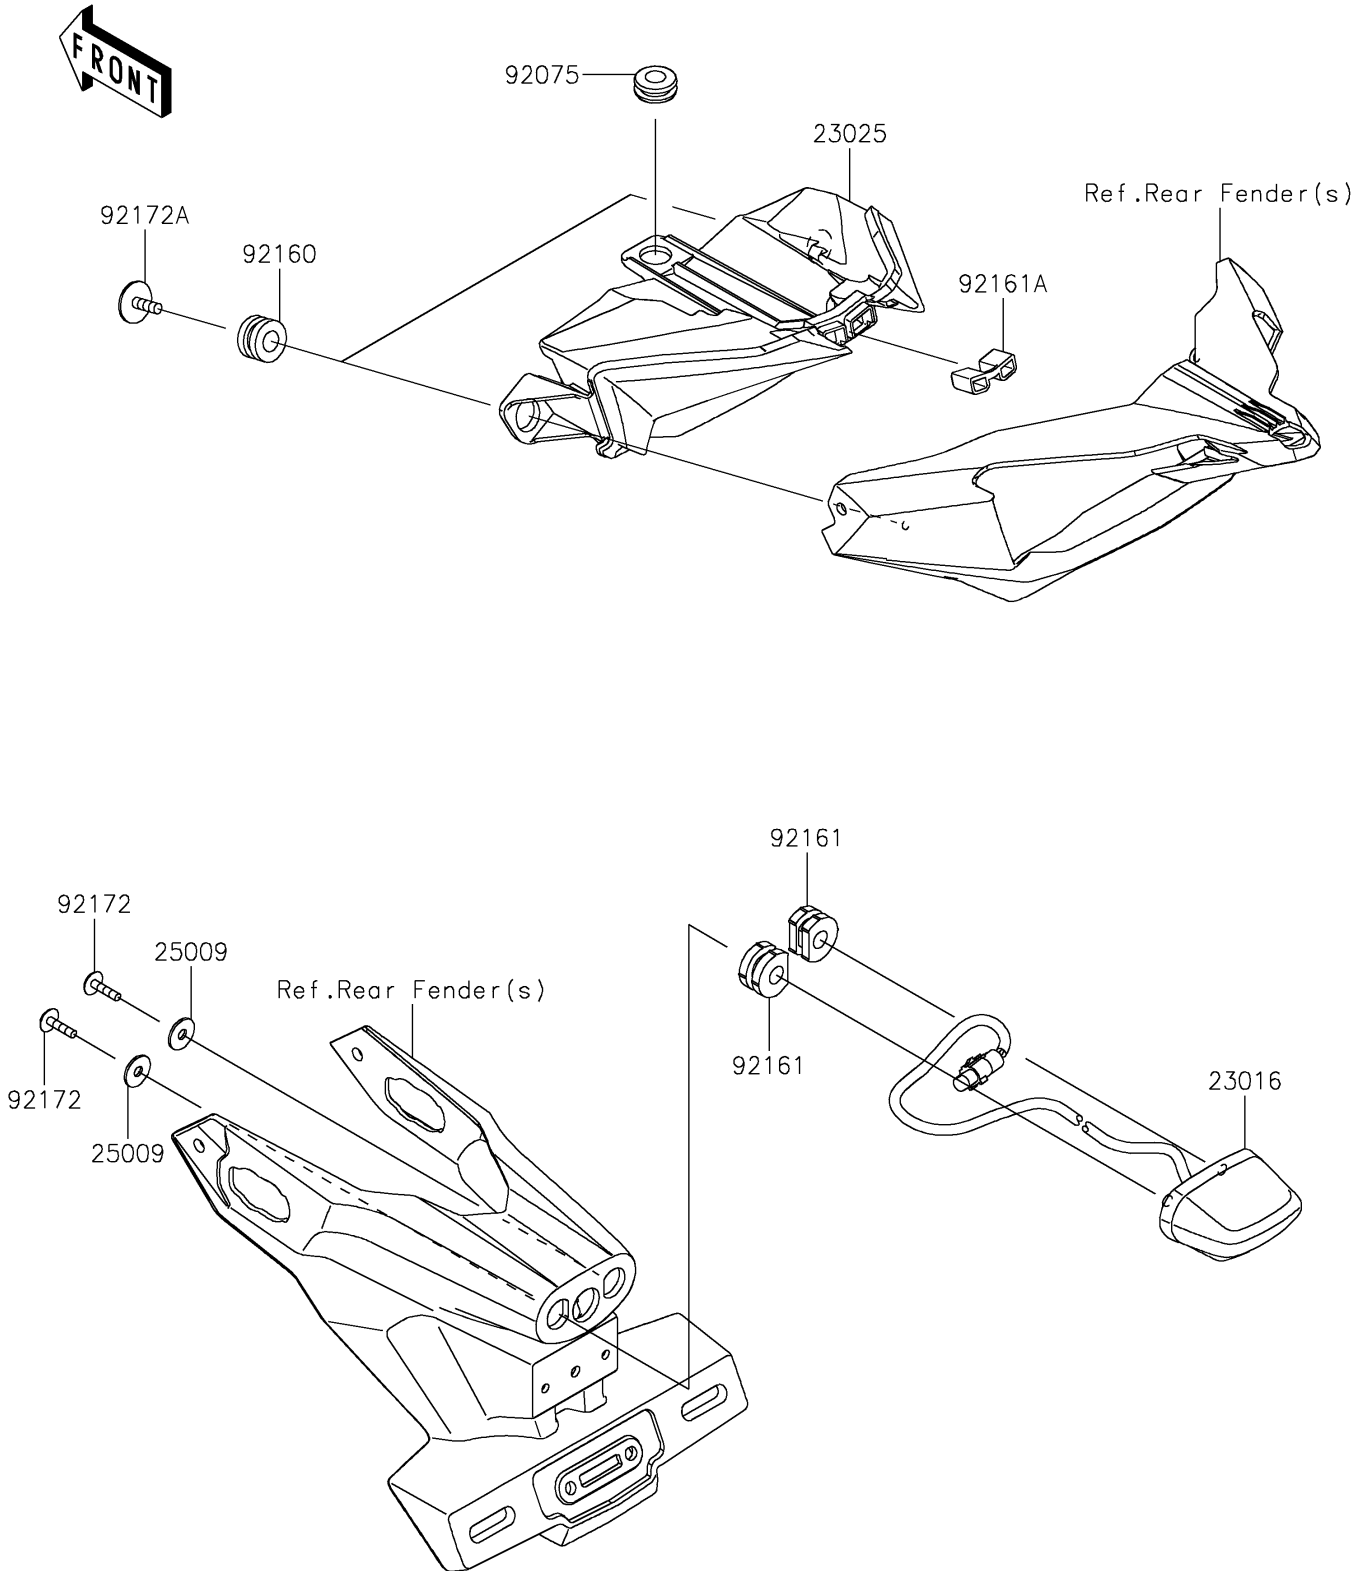

2022 NINJA H2® PARTS DIAGRAM

Taillight(s)

F2720

2022 NINJA H2® PARTS LIST

Taillight(s)

ITEM NAME	PART NUMBER	QUANTITY
LAMP-ASSY,LICENSE,LED (Ref # 23016)	23016-0639	1
LAMP-TAIL,LED (Ref # 23025)	23025-0346	1
WASHER,5.2X16X1.2 (Ref # 25009)	25009-004	2
DAMPER (Ref # 92075)	92075-1028	1
DAMPER,10X20X12 (Ref # 92160)	92160-1167	2
DAMPER (Ref # 92161)	92161-0776	2
DAMPER,RR FENDER (Ref # 92161A)	92161-1727	1
SCREW,TAPPING,5X16 (Ref # 92172)	92172-0238	2
SCREW,TAPTITE,5X16 (Ref # 92172A)	92172-0481	2