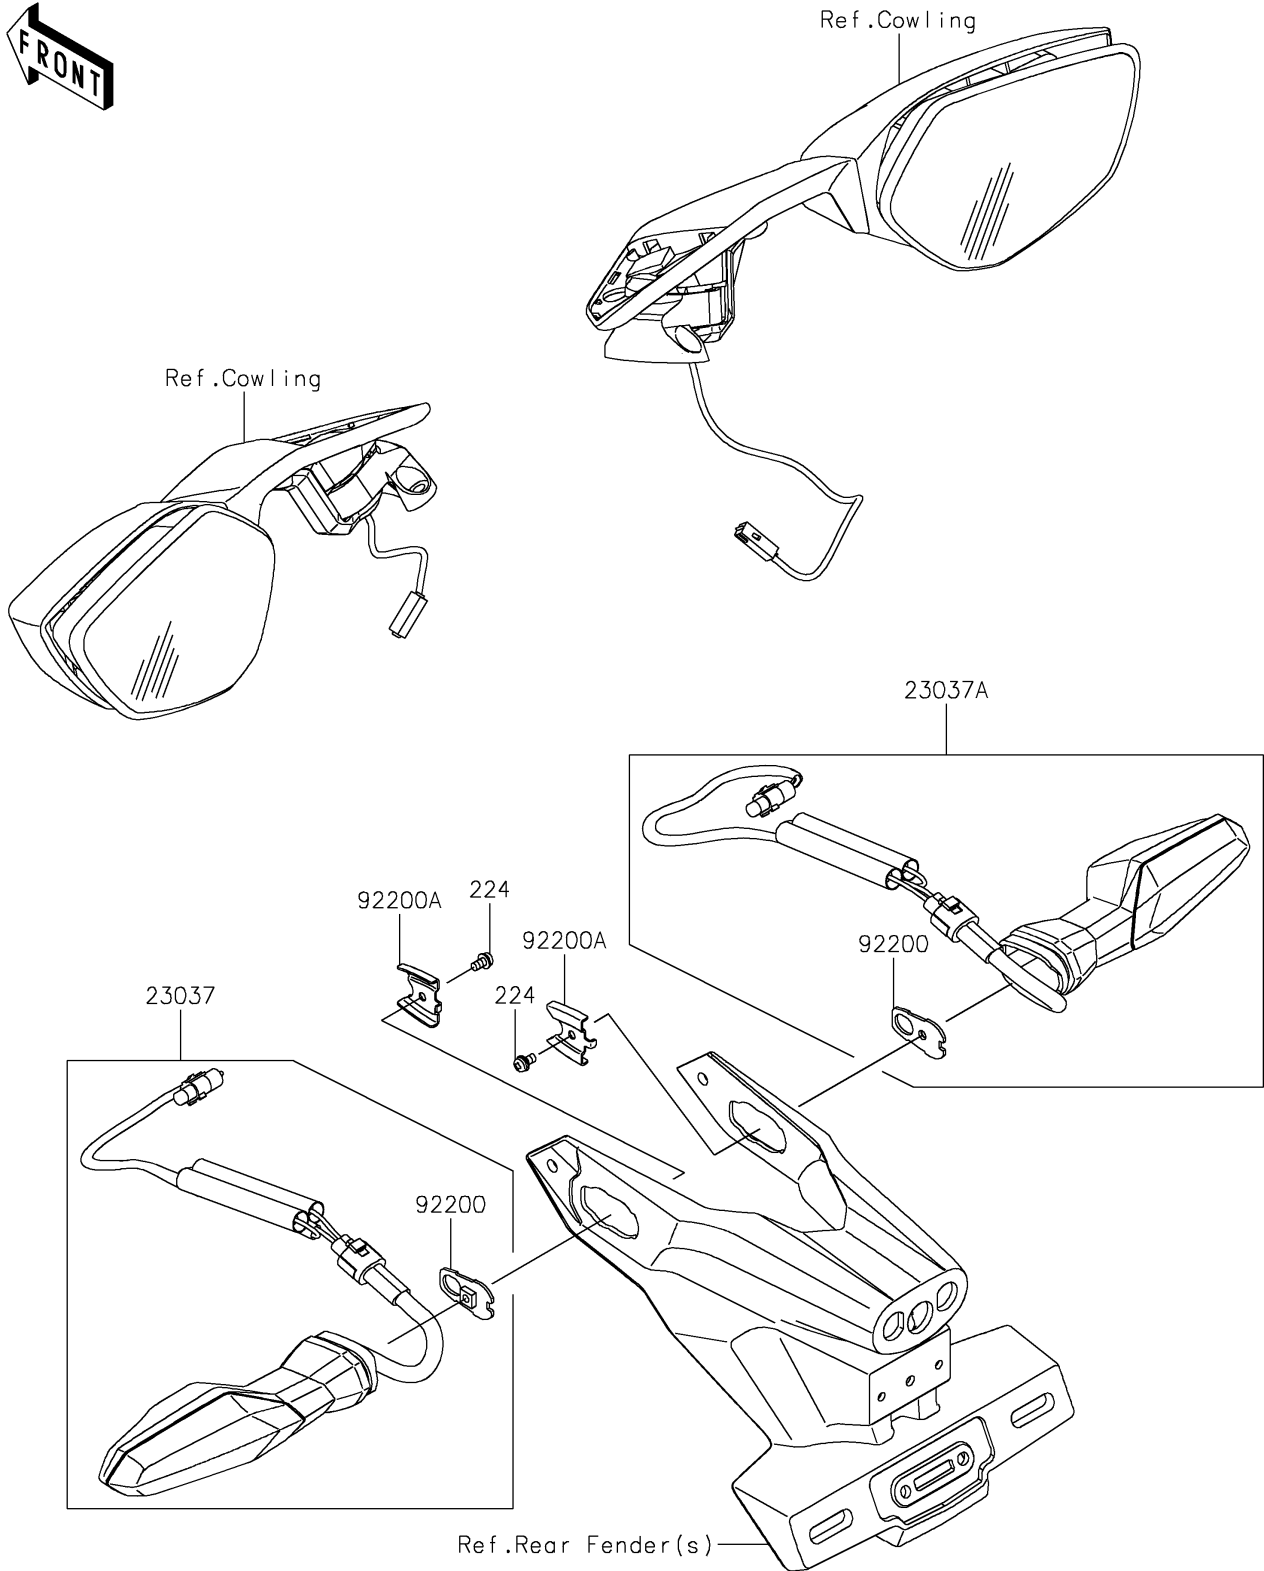

2022 NINJA H2® PARTS DIAGRAM

Turn Signals

F2730

2022 NINJA H2® PARTS LIST

Turn Signals

ITEM NAME	PART NUMBER	QUANTITY
LAMP-ASSY-SIGNAL,LED,RR,LH (Ref # 23037)	23037-0324	1
LAMP-ASSY-SIGNAL,LED,RR,RH (Ref # 23037A)	23037-0325	1
WASHER,NUT 4MM (Ref # 92200)	92200-0854	2
WASHER (Ref # 92200A)	92200-0855	2
SCREW-PAN-WP-CROS,4X8 (Ref # 224)	224AB0408	2