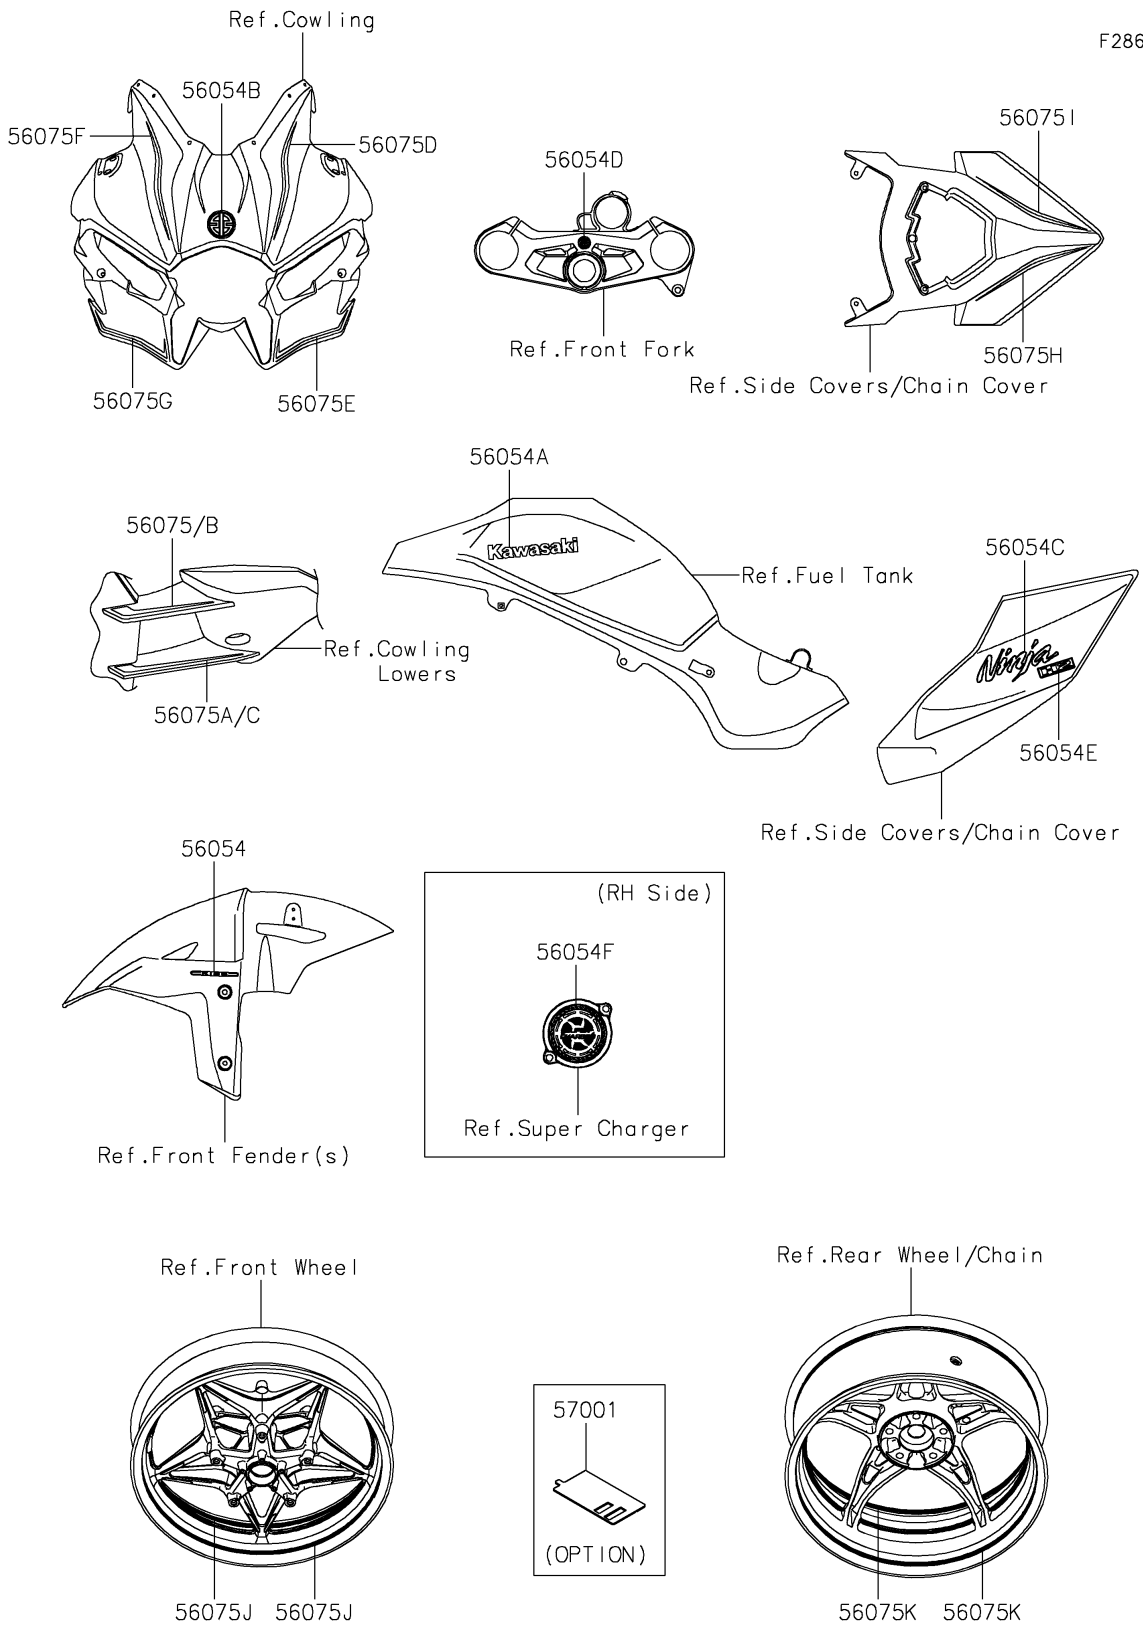

2023 Ninja H2® PARTS DIAGRAM

Decals(JNFNN/JNFNL/JPFNN/JPFNL)

F2861

2023 Ninja H2® PARTS LIST

Decals(JNFNN/JNFNL/JPFNN/JPFNL)

ITEM NAME	PART NUMBER	QUANTITY
MARK,FR FENDER,KIBS (Ref # 56054)	56054-0721	2
MARK,KAWASAKI (Ref # 56054A)	56054-1356	2
MARK,UPP COWL.,RIVER (Ref # 56054B)	56054-1557	1
MARK,SIDE COVER,NINJA (Ref # 56054C)	56054-1626	2
MARK,UPP HOLDER,RIVER (Ref # 56054D)	56054-1628	1
MARK,H2,3D (Ref # 56054E)	56054-2191	2
MARK,SUPERCHARGED (Ref # 56054F)	56054-2533	1
PATTERN,SHROUD,LH,UPP (Ref # 56075)	56075-0423	1
PATTERN,SHROUD,LH,LWR (Ref # 56075A)	56075-0424	1
PATTERN,SHROUD,RH,UPP (Ref # 56075B)	56075-0425	1
PATTERN,SHROUD,RH,LWR (Ref # 56075C)	56075-0426	1
PATTERN,UPP COWL.,LH,UPP (Ref # 56075D)	56075-0427	1
PATTERN,UPP COWL.,LH,LWR (Ref # 56075E)	56075-0428	1
PATTERN,UPP COWL.,RH,UPP (Ref # 56075F)	56075-0429	1
PATTERN,UPP COWL.,RH,LWR (Ref # 56075G)	56075-0430	1
PATTERN,TAIL COVER,LH (Ref # 56075H)	56075-0431	1
PATTERN,TAIL COVER,RH (Ref # 56075I)	56075-0432	1
PATTERN,FR WHEEL,GREEN,10X1372 (Ref # 56075J)	56075-0433	2
PATTERN,RR WHEEL,GREEN,12X1377 (Ref # 56075K)	56075-0434	2
RIM STRIPE APPLICATOR,10/12MM (Ref # 57001)	57001-1836	AR