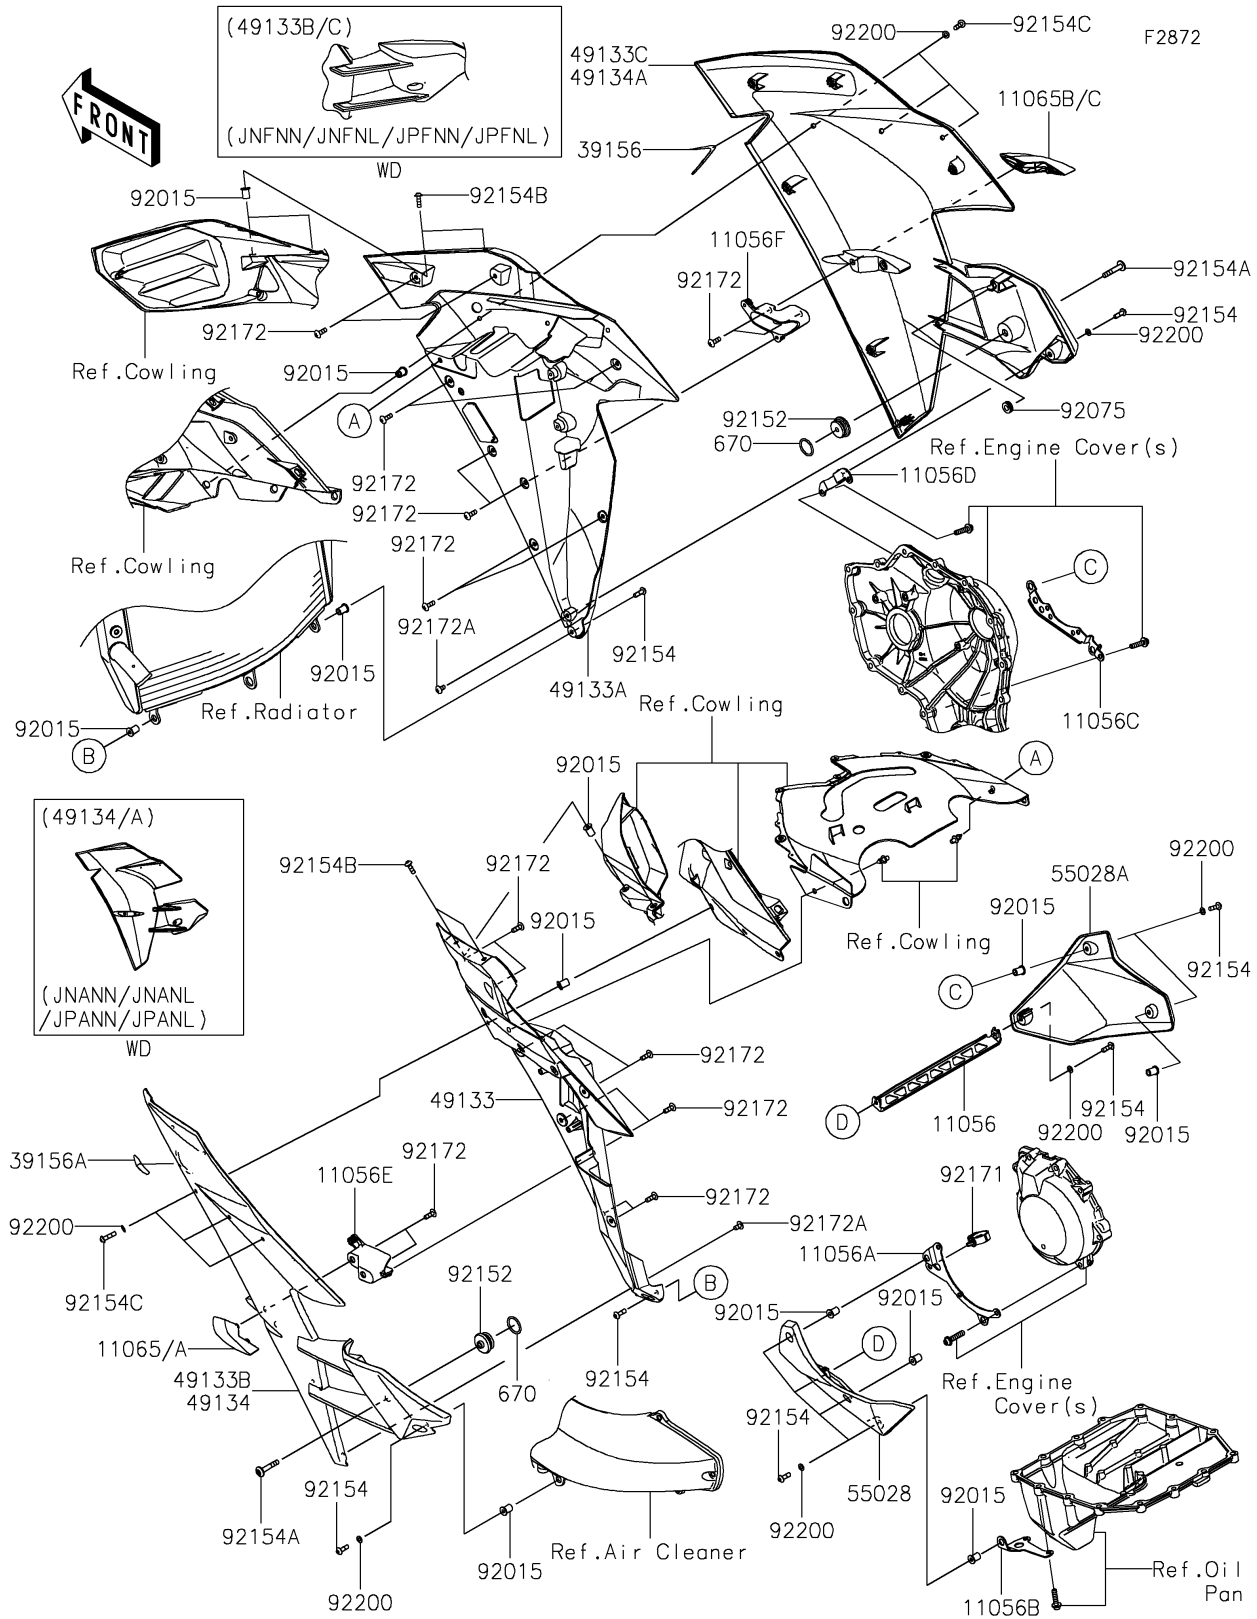

2022 NINJA H2® PARTS DIAGRAM

Cowling Lower

2022 NINJA H2® PARTS LIST

Cowling Lowers

ITEM NAME	PART NUMBER	QUANTITY
BRACKET,LWR COWL. (Ref # 11056)	11056-7016	1
BRACKET,LWR COWL.,G. COVER (Ref # 11056A)	11056-7017	1
BRACKET,LWR COWL.,OIL PAN (Ref # 11056B)	11056-7018	1
BRACKET,LWR COWL.,RH (Ref # 11056C)	11056-7019	1
BRACKET,CLUTCH COVER (Ref # 11056D)	11056-7020	1
BRACKET,SHROUD,LH (Ref # 11056E)	11056-7745	1
BRACKET,OVER FLOW HOSE (Ref # 11056F)	11056-7746	1
CAP,SHROUD,LH,M.C.S.BLACK (Ref # 11065A)	11065-0886-53X	1
CAP,SHROUD,RH,M.C.S.BLACK (Ref # 11065C)	11065-0887-53X	1
PAD,SHROUD,RH (Ref # 39156)	39156-2109	1
PAD,SHROUD,LH (Ref # 39156A)	39156-2110	1
SHROUD,INNER,LH (Ref # 49133)	49133-0015	1
SHROUD,INNER,RH (Ref # 49133A)	49133-0016	1
SHROUD,LH,M.C.S.BLACK (Ref # 49133B)	49133-5053-53X	1
SHROUD,RH,M.C.S.BLACK (Ref # 49133C)	49133-5054-53X	1
COWLING,LWR,LH,M.F.S.BLACK (Ref # 55028)	55028-0540-739	1
COWLING,LWR,RH,M.F.S.BLACK (Ref # 55028A)	55028-0541-739	1
NUT,WELL,5MM (Ref # 92015)	92015-1757	18
DAMPER (Ref # 92075)	92075-161	1
COLLAR,6.3X30X16.7 (Ref # 92152)	92152-1967	2
BOLT,SOCKET,5X16 (Ref # 92154)	92154-1560	11
BOLT,SOCKET,6X34 (Ref # 92154A)	92154-1627	2
BOLT,SOCKET,5X16 (Ref # 92154B)	92154-1729	4
BOLT,SOCKET,5X20 (Ref # 92154C)	92154-1781	6
CLAMP,20MM DIA. (Ref # 92171)	92171-0069	1
SCREW,TAPPING,5X16 (Ref # 92172)	92172-0175	20
SCREW,TAPPING,5X10 (Ref # 92172A)	92172-0335	2
WASHER,5.2X10X1.0 (Ref # 92200)	92200-1820	15
O RING,22MM (Ref # 670)	670B2022	2