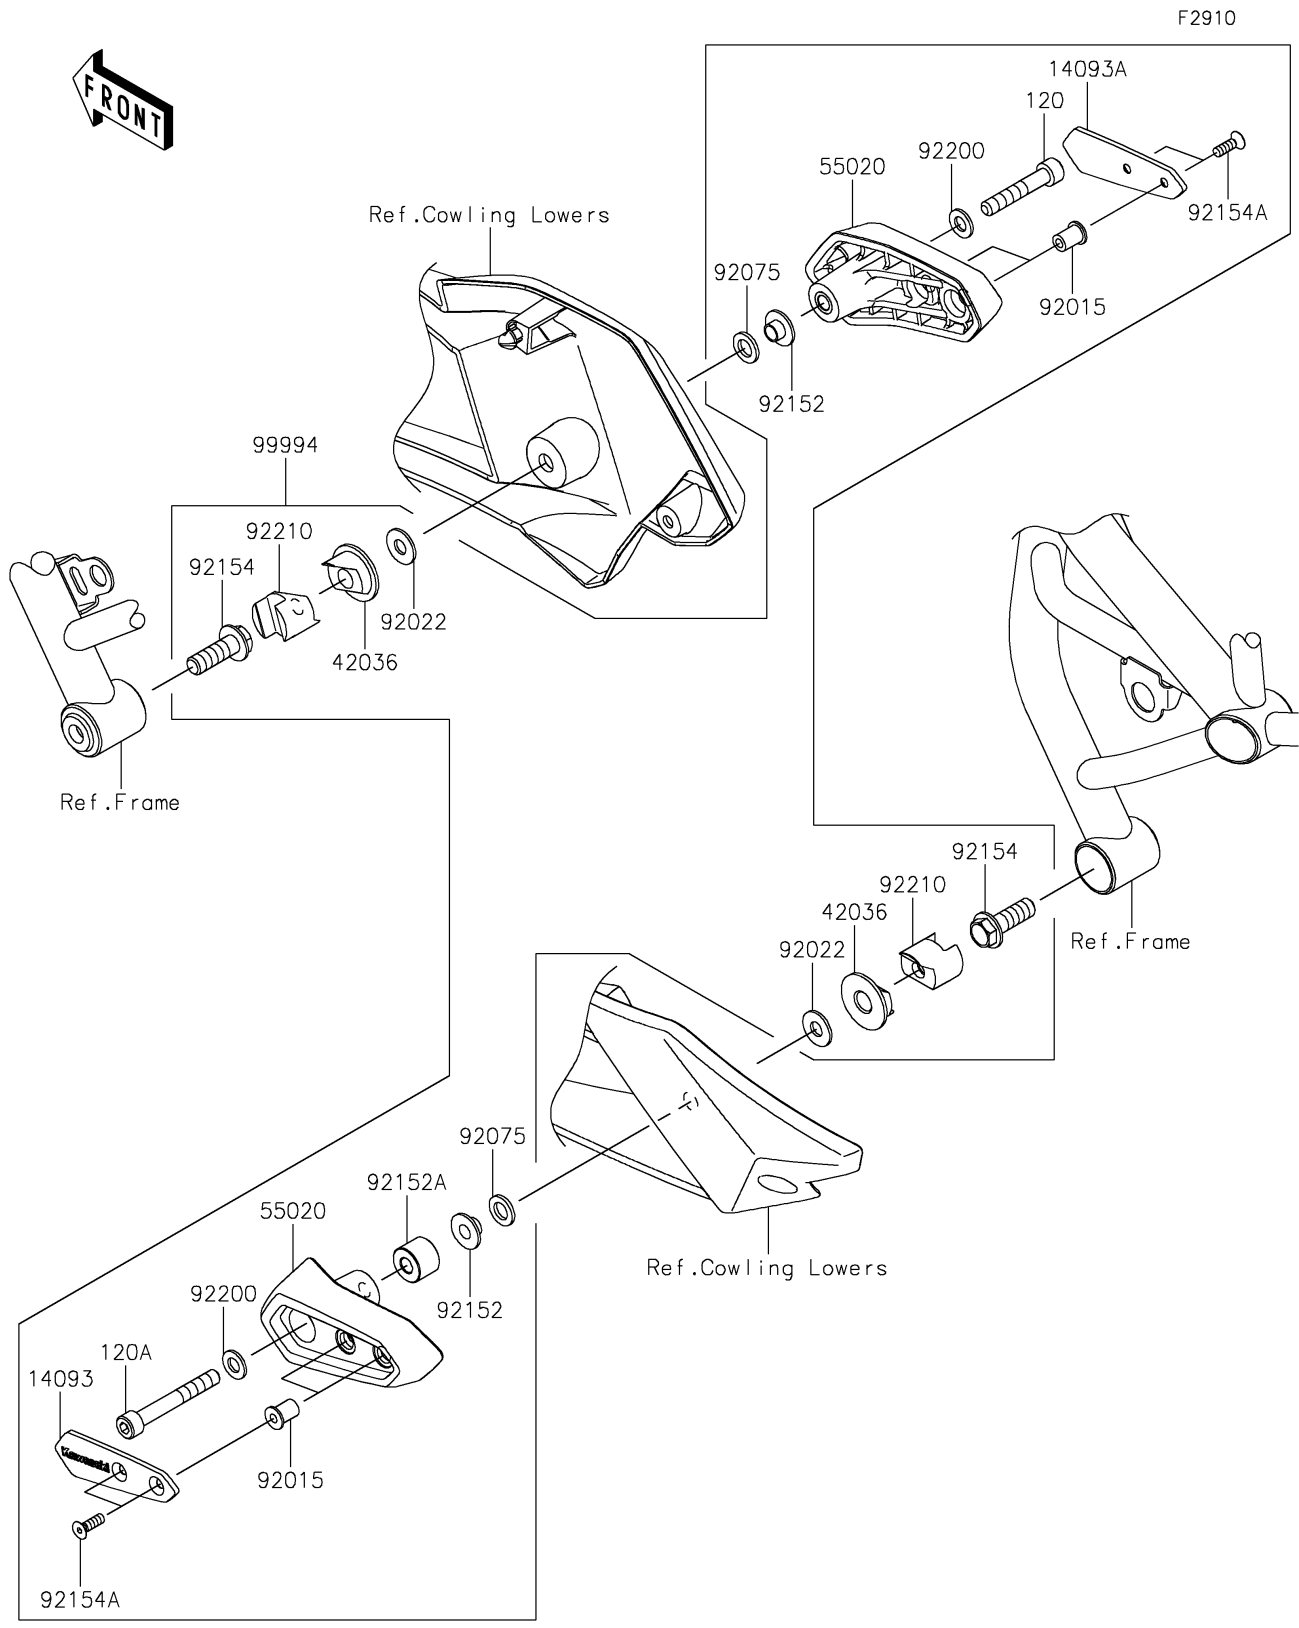

2022 NINJA H2® PARTS DIAGRAM

Accessory(Slider)

2022 NINJA H2® PARTS LIST

Accessory(Slider)

ITEM NAME	PART NUMBER	QUANTITY
COVER,SLIDER,LH (Ref # 14093)	14093-0350	1
COVER,SLIDER,RH (Ref # 14093A)	14093-0351	1
SLEEVE,11X32X17.5 (Ref # 42036)	42036-0765	2
GUARD (Ref # 55020)	55020-1997	2
NUT,WELL,5MM (Ref # 92015)	92015-1757	4
WASHER,8.5X20X1.6,BLACK (Ref # 92022)	92022-1317	2
DAMPER (Ref # 92075)	92075-1564	2
COLLAR,8.1X20X7.5 (Ref # 92152)	92152-1980	2
COLLAR (Ref # 92152A)	92152-1990	1
BOLT,FLANGED,10X30 (Ref # 92154)	92154-0543	2
BOLT,SOCKET,5X16 (Ref # 92154A)	92154-1014	4
WASHER,8.4X16X1.6 (Ref # 92200)	92200-0807	2
NUT,8MM (Ref # 92210)	92210-1421	2
KIT-ACCESSORY,SLIDER (Ref # 99994)	99994-0919	1
BOLT-SOCKET,8X45 (Ref # 120)	120CA0845	1
BOLT-SOCKET,8X60 (Ref # 120A)	120CA0860	1