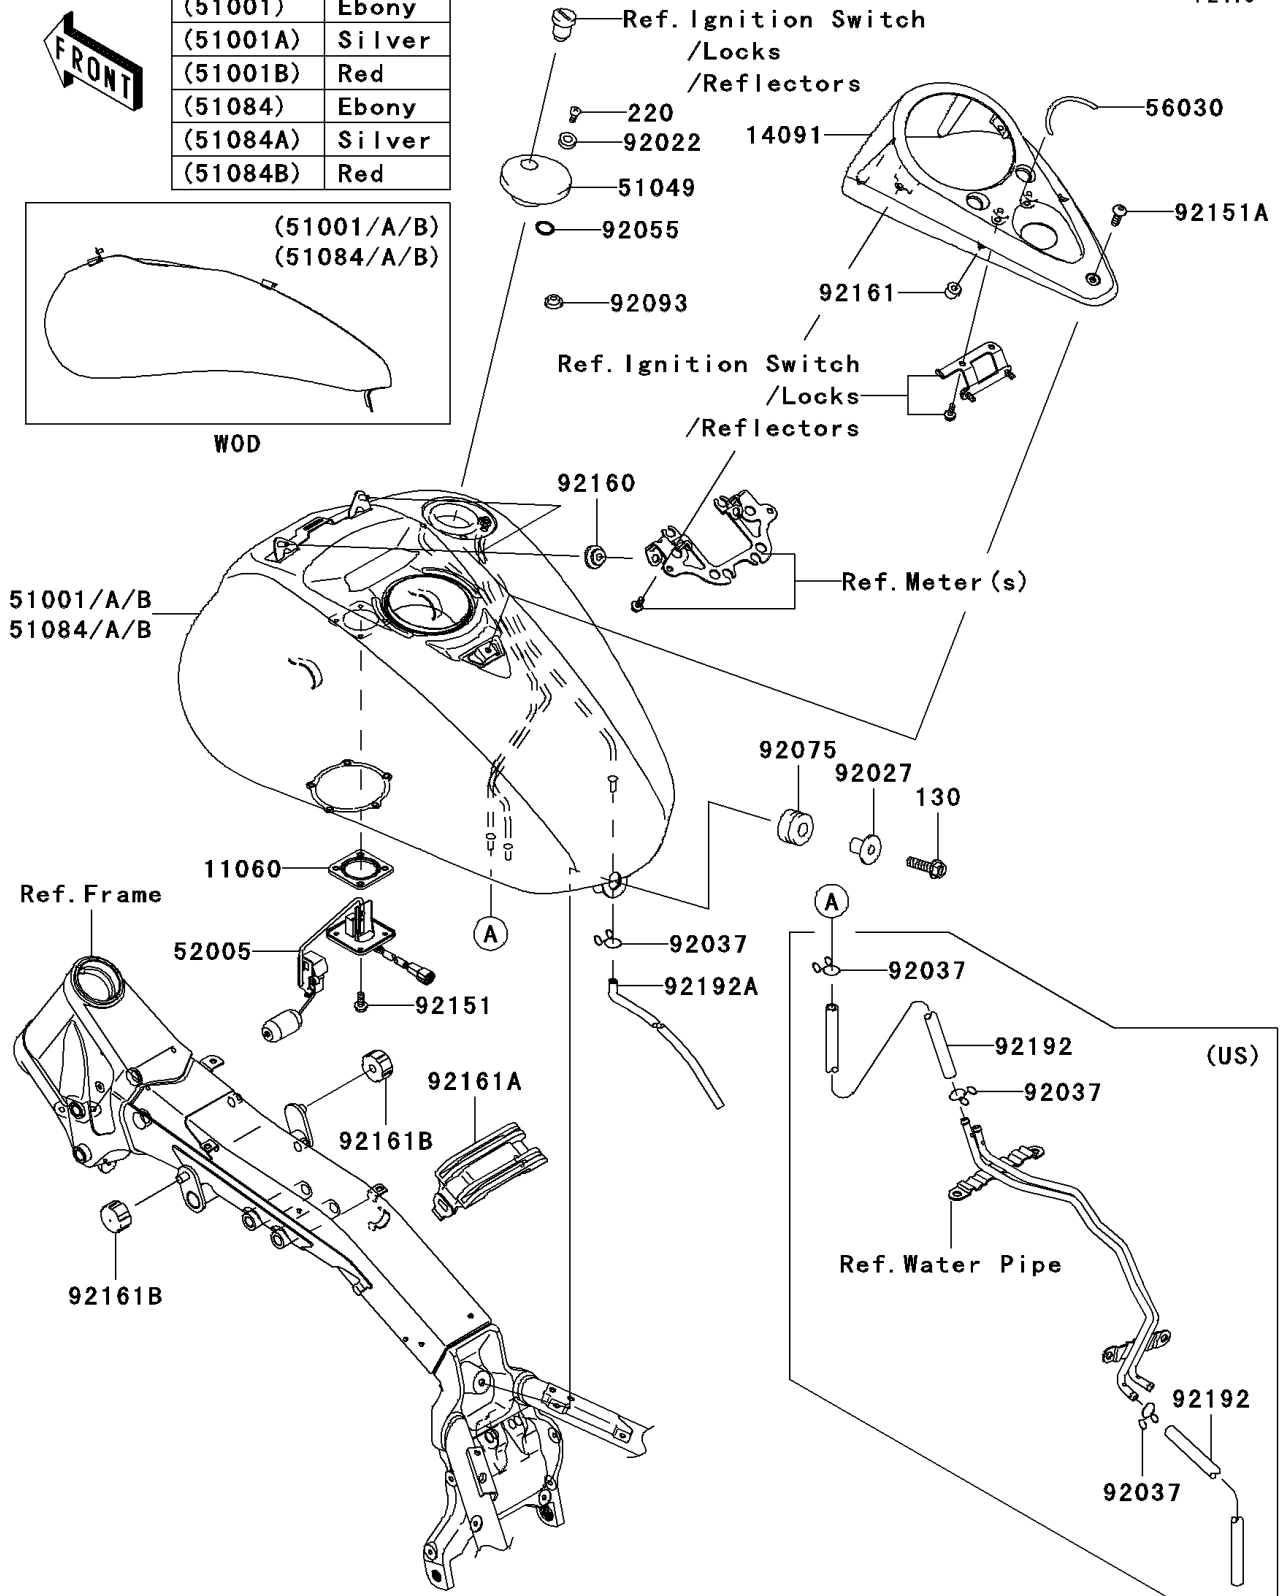

2007 Vulcan 2000 Classic PARTS DIAGRAM

Fuel Tank

F2410

(51001)	Ebony
(51001A)	Silver
(51001B)	Red
(51084)	Ebony
(51084A)	Silver
(51084B)	Red

WOD

2007 Vulcan 2000 Classic PARTS LIST

Fuel Tank

ITEM NAME	PART NUMBER	QUANTITY
GASKET,FUEL GAUGE (Ref # 11060)	11060-1952	1
COVER,METER (Ref # 14091)	14091-0530	1
CAP-TANK,FUEL (Ref # 51049)	51049-0003	1
GAUGE,FUEL (Ref # 52005)	52005-0022	1
LABEL,IGNITION SWITCH (Ref # 56030)	56030-0103	1
BOLT-FLANGED,8X30 (Ref # 130)	130H0830	1
SCREW-PAN-CROS,5X10 (Ref # 220)	220D0510	2
WASHER,5.1X10X1.0 (Ref # 92022)	92022-1977	2
COLLAR,L=19.3 (Ref # 92027)	92027-1780	1
RING-O,ID=9 (Ref # 92055)	92055-1552	2
DAMPER (Ref # 92075)	92075-1736	1
SEAL,FUEL TANK CAP (Ref # 92093)	92093-1030	1
BOLT,5X12 (Ref # 92151)	92151-1599	4
BOLT,SOCKET,6X12 (Ref # 92151A)	92151-1940	1
DAMPER (Ref # 92160)	92160-1613	2
DAMPER,METER COVER (Ref # 92161)	92161-0040	4
DAMPER,FUEL TANK,CNT (Ref # 92161A)	92161-0042	1
DAMPER,FUEL TANK (Ref # 92161B)	92161-0293	2
TUBE,DRAIN (Ref # 92192A)	92192-0316	1
TANK-COMP-FUEL,EBONY (Ref # 51001)	51001-0108-H8	1
TANK-COMP-FUEL,C.F.RED (Ref # 51001B)	51001-0150-816	1
TANK-COMP-FUEL,EBONY (Ref # 51084)	51084-5201-H8	1
TANK-COMP-FUEL,C.F.RED (Ref # 51084B)	51084-5201-816	1
CLAMP,TUBE (Ref # 92037)	92037-147	1
CLAMP,TUBE (Ref # 92037)	92037-147	4
TUBE,BLUE (Ref # 92192)	92192-0037	2