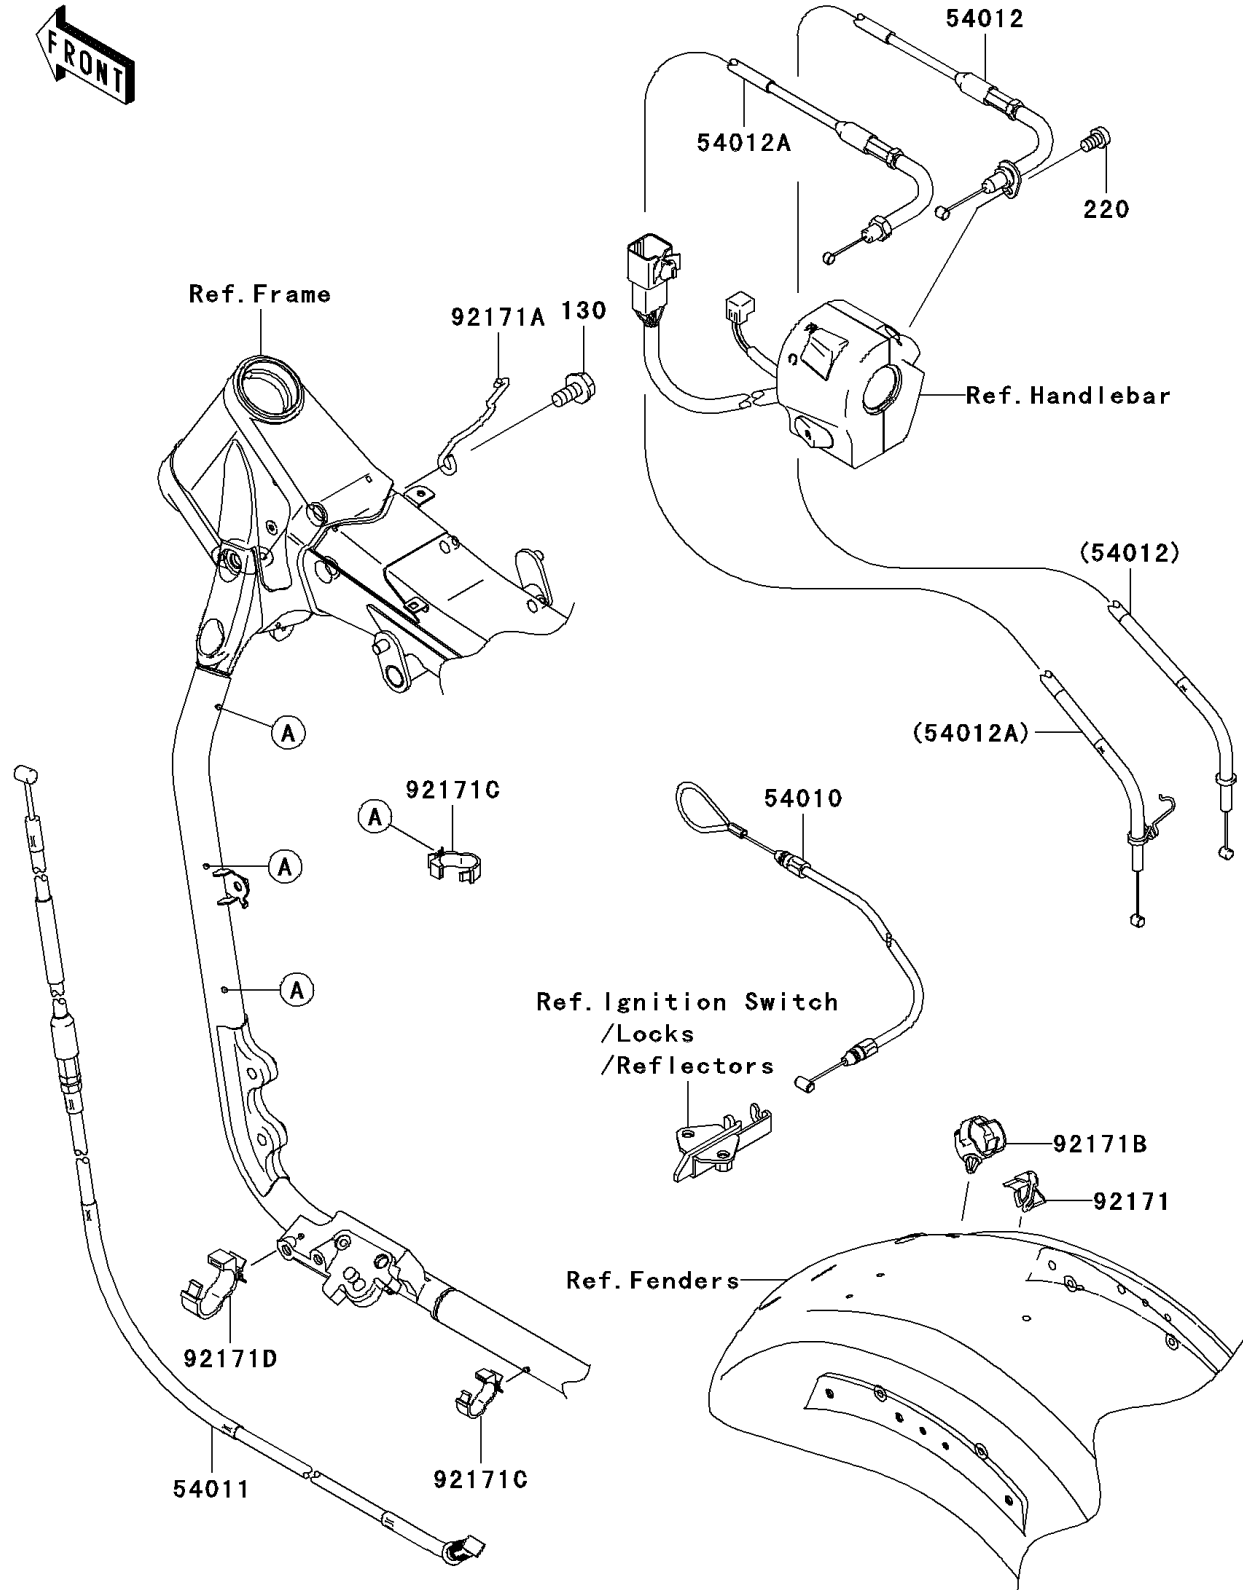

# 2007 Vulcan 2000 Classic PARTS DIAGRAM

Cables

F2540

## 2007 Vulcan 2000 Classic PARTS LIST

### Cables

ITEM NAME	PART NUMBER	QUANTITY
BOLT-FLANGED,6X12 (Ref # 130)	130J0612	1
SCREW-PAN-CROSS,5X8 (Ref # 220)	220F0508	1
CABLE,SEAT LOCK (Ref # 54010)	54010-0018	1
CABLE-CLUTCH (Ref # 54011)	54011-0004	1
CABLE-THROTTLE,OPENING (Ref # 54012)	54012-0145	1
CABLE-THROTTLE,CLOSING (Ref # 54012A)	54012-0146	1
CLAMP,SEAT LOCK CABLE (Ref # 92171)	92171-0328	1
CLAMP,CABLE (Ref # 92171A)	92171-0330	1
CLAMP,DIA=13 (Ref # 92171B)	92171-1415	1
CLAMP,DIA=10 (Ref # 92171C)	92171-1423	4
CLAMP,DIA=15 (Ref # 92171D)	92171-1424	1