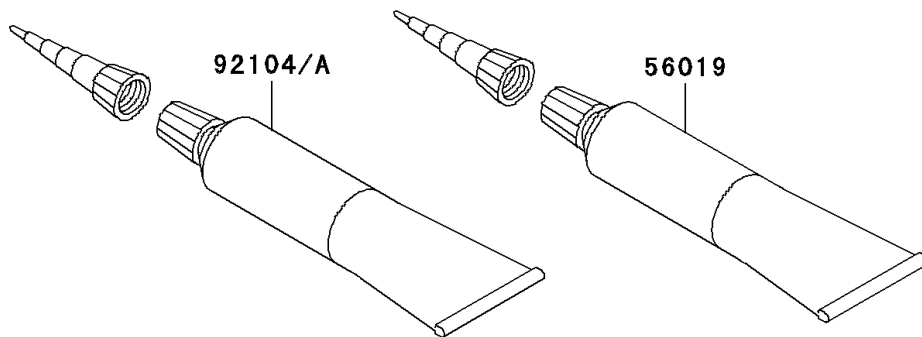

2006 Vulcan 2000 Classic PARTS DIAGRAM

Owner's Tools

F2810

2006 Vulcan 2000 Classic PARTS LIST

Owner's Tools

ITEM NAME	PART NUMBER	QUANTITY
TOOL-KIT (Ref # 56007)	56007-0011	1
BAG,TOOL (Ref # 56008)	56008-0001	1
THREE BOND TB1211,HT/RS,WHITE (Ref # 56019)	56019-120	1
GASKET-LIQUID,TB1211F (Ref # 92104)	92104-0004	1
GASKET-LIQUID,BLACK TB1216B (Ref # 92104A)	92104-1064	1
GRIP-SCREW DRIVER (Ref # 92106)	92106-1001	1
TOOL-DRIVER,#3PHILLIPS (Ref # 92107)	92107-008	1
TOOL-DRIVER,#2PHILLIPS&SLOT (Ref # 92107A)	92107-1052	1
TOOL-WRENCH,ALLEN,5MM (Ref # 92110)	92110-1015	1
TOOL-WRENCH,OPEN END,10X12 (Ref # 92110A)	92110-1165	1
TOOL-WRENCH,OPEN END,14X17 (Ref # 92110B)	92110-1166	1
TOOL-WRENCH,OPEN END,8X10 (Ref # 92110C)	92110-1167	1
TOOL-WRENCH,ALLEN,4MM (Ref # 92110D)	92110-3703	1
TOOL-PLIERS (Ref # 92112)	92112-003	1
TOOL-WRENCH,ALLEN,6MM (Ref # 92127)	92127-003	1