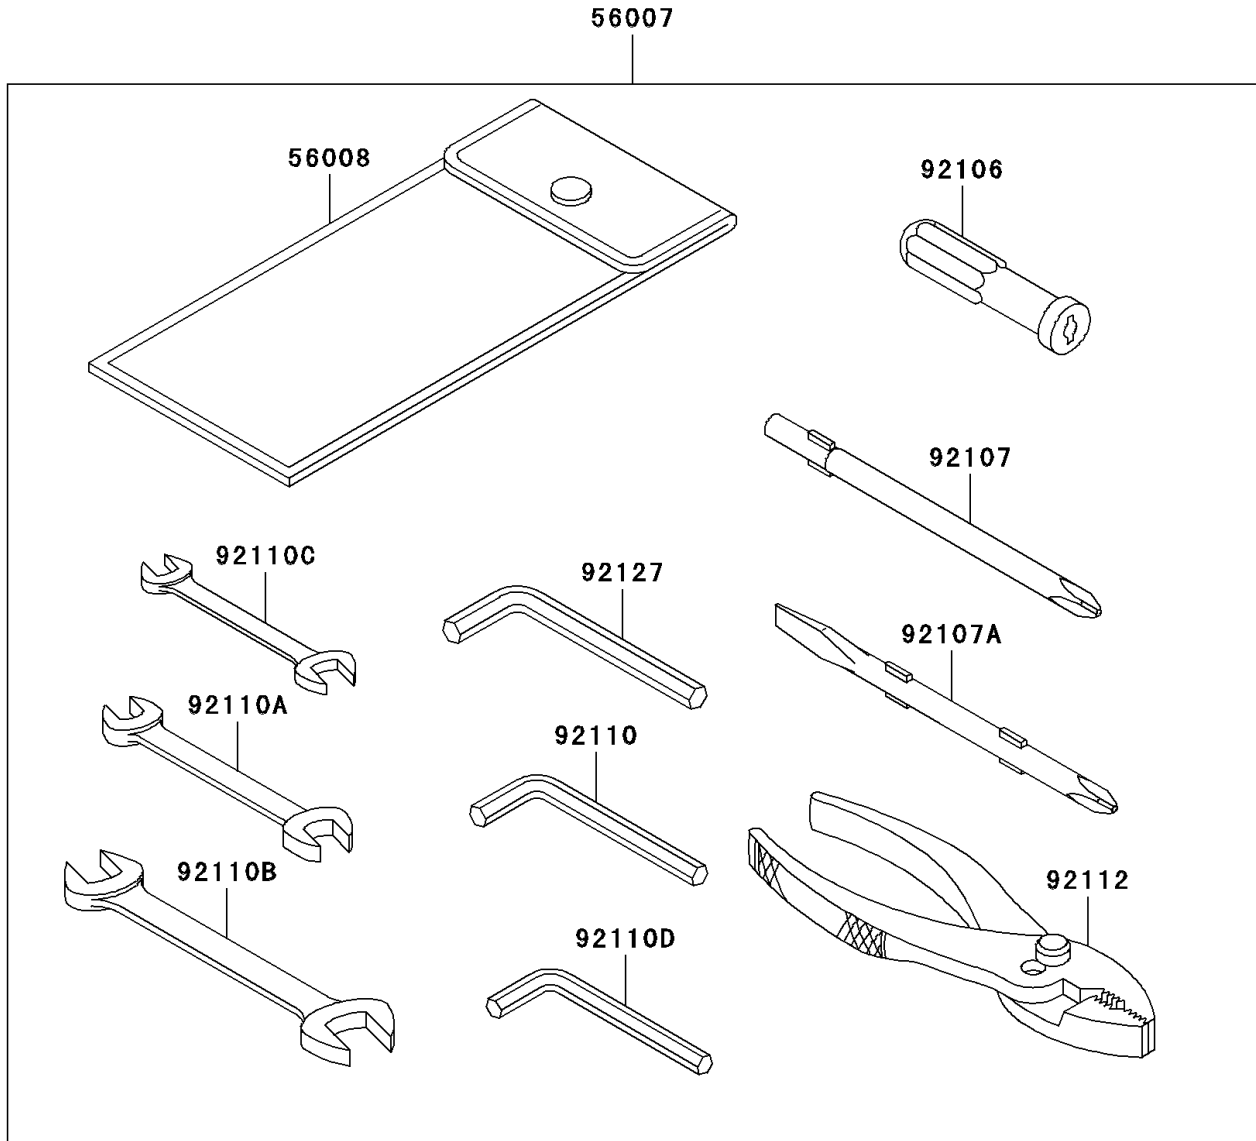

2006 Vulcan 2000 Classic PARTS DIAGRAM

Owner's Tools

F2810

2006 Vulcan 2000 Classic PARTS LIST

Owner's Tools

ITEM NAME	PART NUMBER	QUANTITY
TOOL-KIT (Ref # 56007)	56007-0011	1
BAG,TOOL (Ref # 56008)	56008-0001	1
THREE BOND TB1211,HT/RS,WHITE (Ref # 56019)	56019-120	1
GASKET-LIQUID,TB1211F (Ref # 92104)	92104-0004	1
GASKET-LIQUID,BLACK TB1216B (Ref # 92104A)	92104-1064	1
GRIP-SCREW DRIVER (Ref # 92106)	92106-1001	1
TOOL-DRIVER,#3PHILLIPS (Ref # 92107)	92107-008	1
TOOL-DRIVER,#2PHILLIPS&SLOT (Ref # 92107A)	92107-1052	1
TOOL-WRENCH,ALLEN,5MM (Ref # 92110)	92110-1015	1
TOOL-WRENCH,OPEN END,10X12 (Ref # 92110A)	92110-1165	1
TOOL-WRENCH,OPEN END,14X17 (Ref # 92110B)	92110-1166	1
TOOL-WRENCH,OPEN END,8X10 (Ref # 92110C)	92110-1167	1
TOOL-WRENCH,ALLEN,4MM (Ref # 92110D)	92110-3703	1
TOOL-PLIERS (Ref # 92112)	92112-003	1
TOOL-WRENCH,ALLEN,6MM (Ref # 92127)	92127-003	1