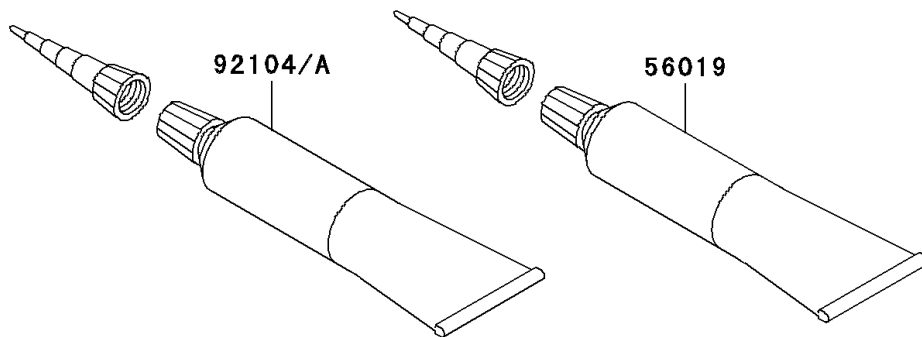

2007 Vulcan 2000 Classic PARTS DIAGRAM

Owner's Tools

F2810

2007 Vulcan 2000 Classic PARTS LIST

Owner's Tools

ITEM NAME	PART NUMBER	QUANTITY
TOOL-KIT (Ref # 56007)	56007-0011	1
BAG,TOOL (Ref # 56008)	56008-0001	1
THREE BOND TB1211,HT/RS,WHITE (Ref # 56019)	56019-120	1
GASKET-LIQUID,TB1211F (Ref # 92104)	92104-0004	1
GASKET-LIQUID,BLACK TB1216B (Ref # 92104A)	92104-1064	1
GRIP-SCREW DRIVER (Ref # 92106)	92106-1001	1
TOOL-DRIVER,#3PHILLIPS (Ref # 92107)	92107-008	1
TOOL-DRIVER,#2PHILLIPS&SLOT (Ref # 92107A)	92107-1052	1
TOOL-WRENCH,ALLEN,5MM (Ref # 92110)	92110-1015	1
TOOL-WRENCH,OPEN END,10X12 (Ref # 92110A)	92110-1165	1
TOOL-WRENCH,OPEN END,14X17 (Ref # 92110B)	92110-1166	1
TOOL-WRENCH,OPEN END,8X10 (Ref # 92110C)	92110-1167	1
TOOL-WRENCH,ALLEN,4MM (Ref # 92110D)	92110-3703	1
TOOL-PLIERS (Ref # 92112)	92112-003	1
TOOL-WRENCH,ALLEN,6MM (Ref # 92127)	92127-003	1