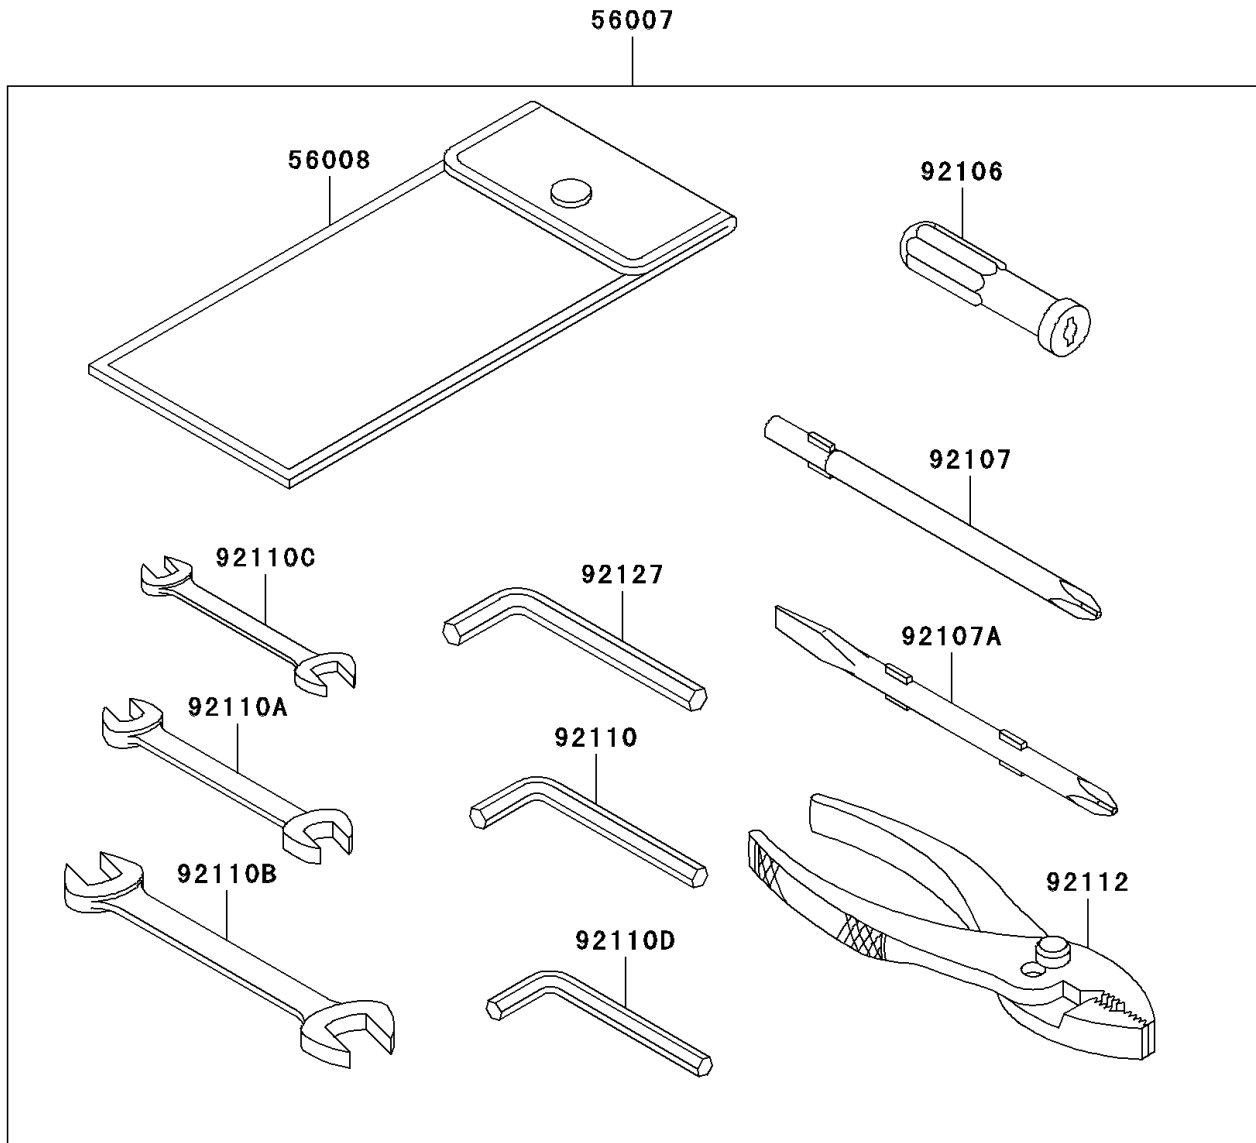

2007 Vulcan 2000 Classic PARTS DIAGRAM

Owner's Tools

F2810

2007 Vulcan 2000 Classic PARTS LIST

Owner's Tools

ITEM NAME	PART NUMBER	QUANTITY
TOOL-KIT (Ref # 56007)	56007-0011	1
BAG,TOOL (Ref # 56008)	56008-0001	1
THREE BOND TB1211,HT/RS,WHITE (Ref # 56019)	56019-120	1
GASKET-LIQUID,TB1211F (Ref # 92104)	92104-0004	1
GASKET-LIQUID,BLACK TB1216B (Ref # 92104A)	92104-1064	1
GRIP-SCREW DRIVER (Ref # 92106)	92106-1001	1
TOOL-DRIVER,#3PHILLIPS (Ref # 92107)	92107-008	1
TOOL-DRIVER,#2PHILLIPS&SLOT (Ref # 92107A)	92107-1052	1
TOOL-WRENCH,ALLEN,5MM (Ref # 92110)	92110-1015	1
TOOL-WRENCH,OPEN END,10X12 (Ref # 92110A)	92110-1165	1
TOOL-WRENCH,OPEN END,14X17 (Ref # 92110B)	92110-1166	1
TOOL-WRENCH,OPEN END,8X10 (Ref # 92110C)	92110-1167	1
TOOL-WRENCH,ALLEN,4MM (Ref # 92110D)	92110-3703	1
TOOL-PLIERS (Ref # 92112)	92112-003	1
TOOL-WRENCH,ALLEN,6MM (Ref # 92127)	92127-003	1