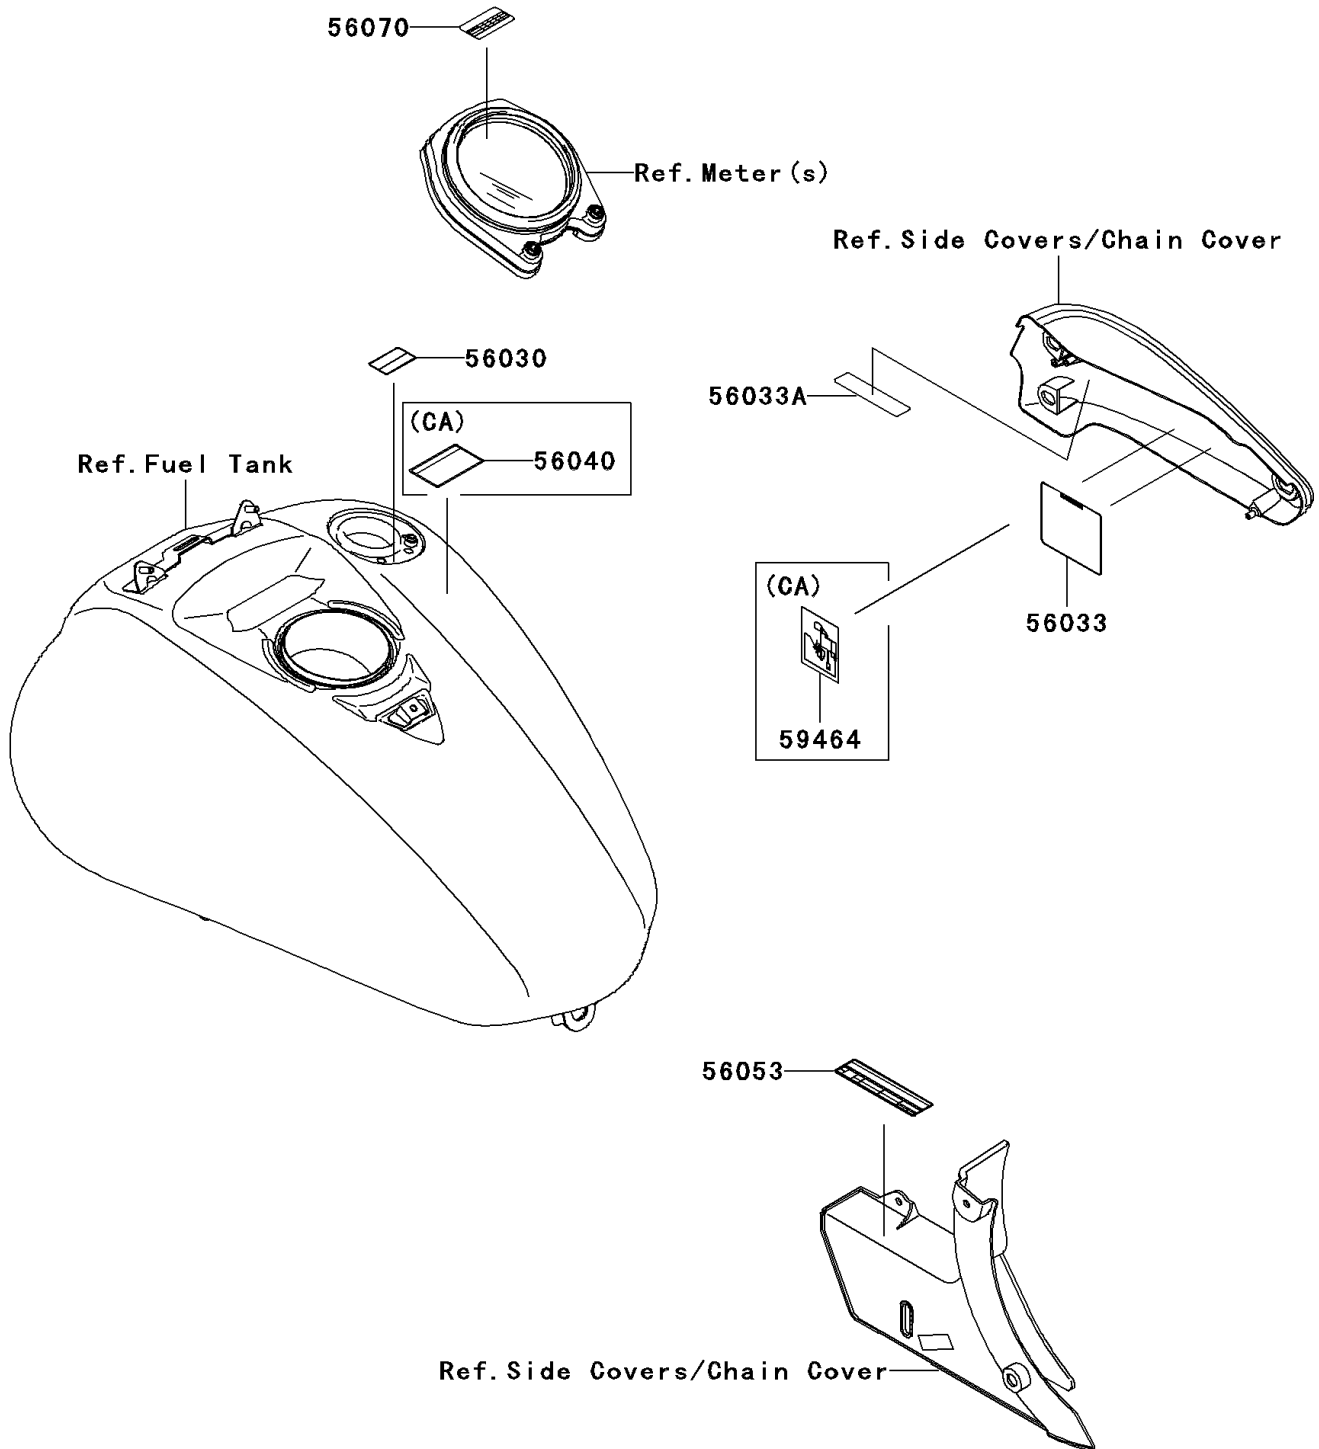

2007 Vulcan 2000 Classic PARTS DIAGRAM

Labels

F2860

2007 Vulcan 2000 Classic PARTS LIST

Labels

ITEM NAME	PART NUMBER	QUANTITY
LABEL,GASOLINE (Ref # 56030)	56030-1177	1
LABEL-MANUAL,DAILY SAFETY (Ref # 56033)	56033-0122	1
LABEL-MANUAL,OIL&OIL FILTER (Ref # 56033A)	56033-0128	1
LABEL-SPECIFICATION,TIRE&LOAD (Ref # 56053)	56053-0110	1
LABEL-WARNING,BREAK IN COUTION (Ref # 56070)	56070-0008	1
LABEL-WARNING,EVAPO (Ref # 56040)	56040-1121	1
LABEL-CERTIFICATION,EVAPO ROUT (Ref # 59464)	59464-0198	1