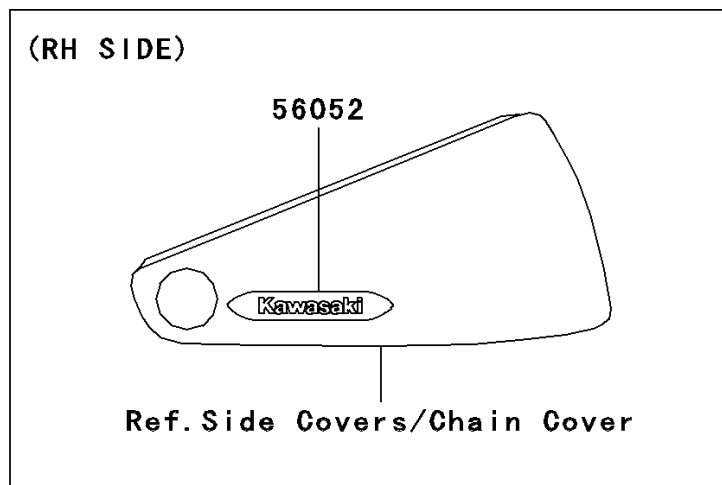

# 2007 Vulcan 2000 Classic PARTS DIAGRAM

Decals

F2861

### Decals

ITEM NAME	PART NUMBER	QUANTITY
MARK,SIDE COVER,RH,KAWASAKI (Ref # 56052)	56052-0234	1
MARK,FUEL TANK,LH (Ref # 56052A)	56052-0277	1
MARK,FUEL TANK,RH (Ref # 56052B)	56052-0278	1