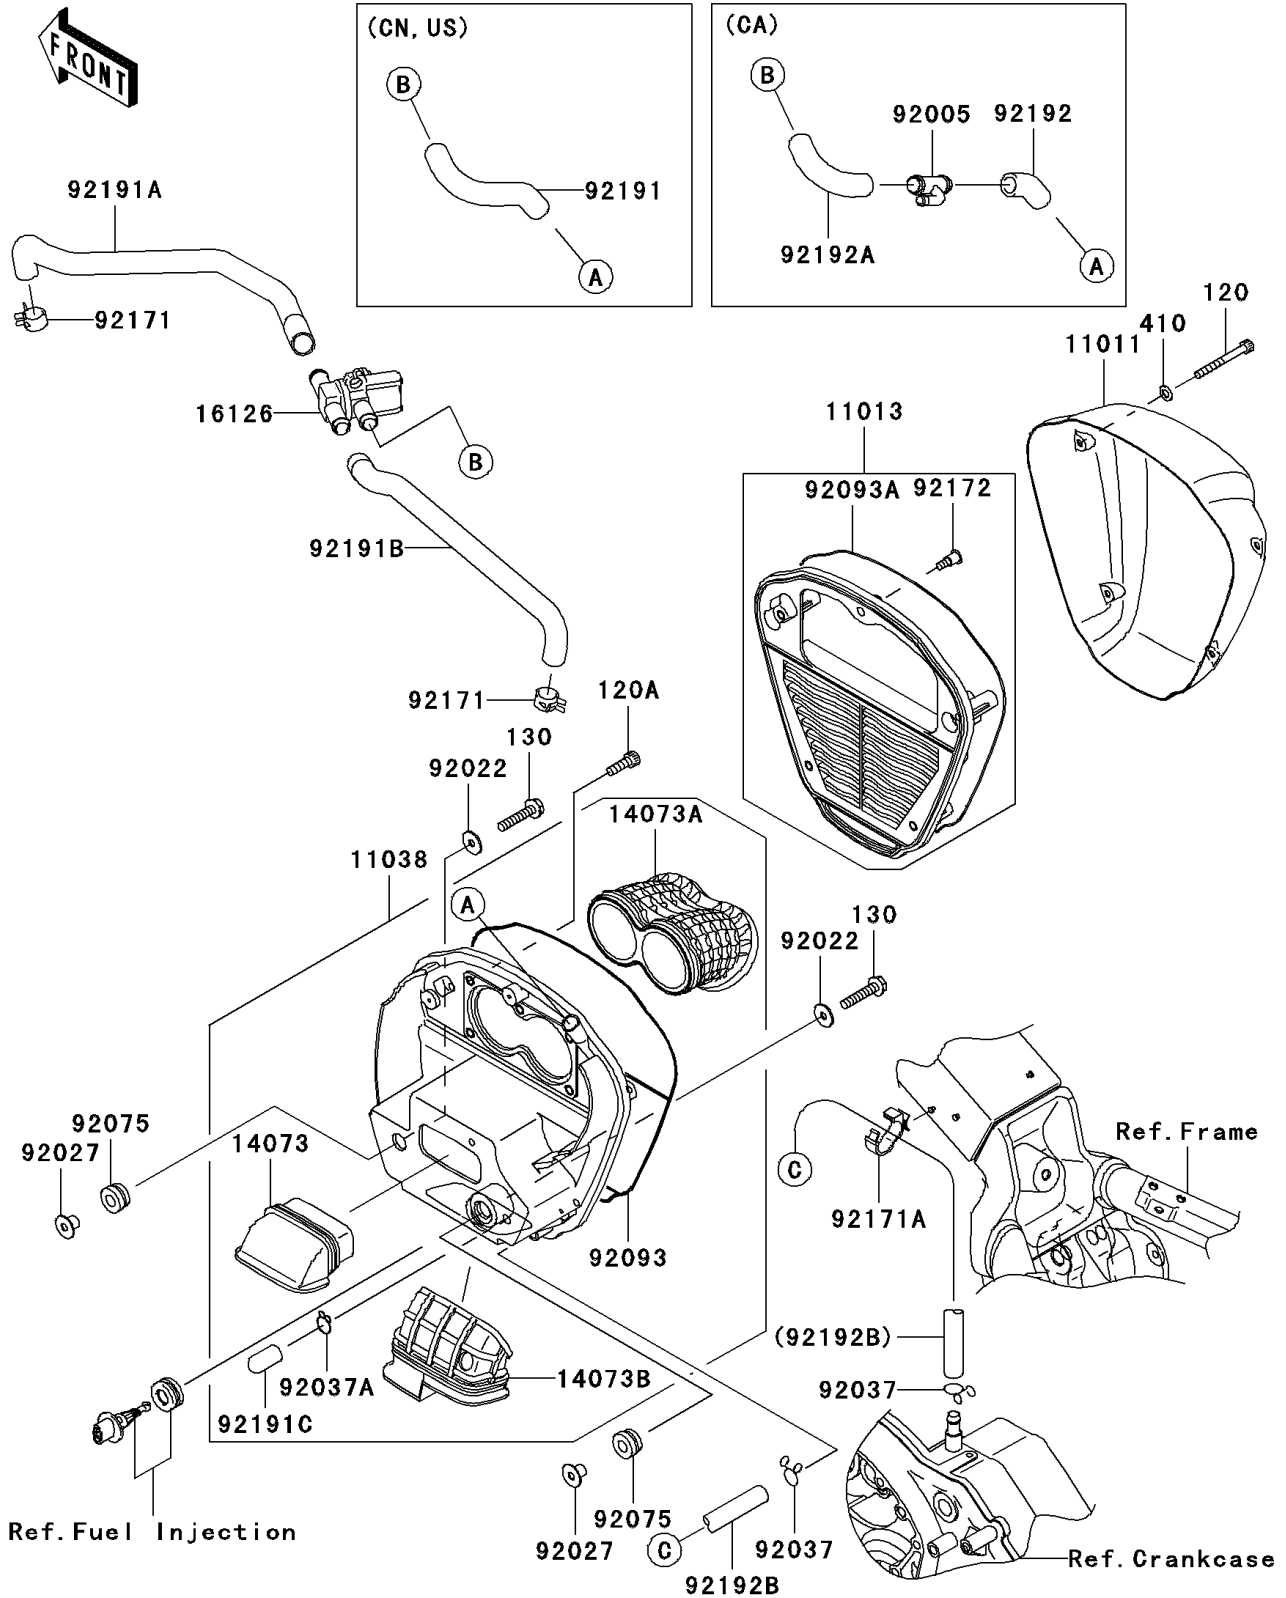

2007 Vulcan 2000 Classic LT PARTS DIAGRAM

Air Cleaner

E1130

2007 Vulcan 2000 Classic LT PARTS LIST

Air Cleaner

ITEM NAME	PART NUMBER	QUANTITY
BOLT-SOCKET,5X45 (Ref # 120)	120R0545	4
BOLT-SOCKET,6X18 (Ref # 120A)	120W0618	5
BOLT-FLANGED,6X30 (Ref # 130)	130H0630	2
W-PLAIN-S,5MM (Ref # 410)	410S0500	4
CASE-AIR FILTER (Ref # 11011)	11011-0067	1
ELEMENT-AIR FILTER (Ref # 11013)	11013-0002	1
CASE-ASSY-AIR FILTER (Ref # 11038)	11038-0003	1
DUCT,INTAKE (Ref # 14073)	14073-0007	1
DUCT,THROTTLE (Ref # 14073A)	14073-0008	1
DUCT,INTAKE (Ref # 14073B)	14073-0047	1
VALVE,AIR SWITING (Ref # 16126)	16126-1437	1
WASHER,6.5X20X1.6 (Ref # 92022)	92022-1557	2
COLLAR,L=12 (Ref # 92027)	92027-1062	2
CLAMP (Ref # 92037)	92037-1468	2
CLAMP,14.5MM (Ref # 92037A)	92037-1900	1
DAMPER,RUBBER (Ref # 92075)	92075-1123	2
SEAL (Ref # 92093)	92093-0004	1
SEAL (Ref # 92093A)	92093-0005	1
CLAMP (Ref # 92171)	92171-0332	2
CLAMP,DIA=15 (Ref # 92171A)	92171-1424	1
SCREW,5X16.5 (Ref # 92172)	92172-0091	1
TUBE,ACV-FR HEAD (Ref # 92191A)	92191-0012	1
TUBE,ACV-RR HEAD (Ref # 92191B)	92191-0013	1
TUBE (Ref # 92191C)	92191-1704	1
TUBE,9X15X800 (Ref # 92192B)	92192-0135	1
FITTING (Ref # 92005)	92005-0006	1
TUBE,AIR CLEANER-ACV (Ref # 92191)	92191-0011	1
TUBE,AIR CLEANER-FITTING (Ref # 92192)	92192-0016	1
TUBE,FITTING-ACV (Ref # 92192A)	92192-0017	1