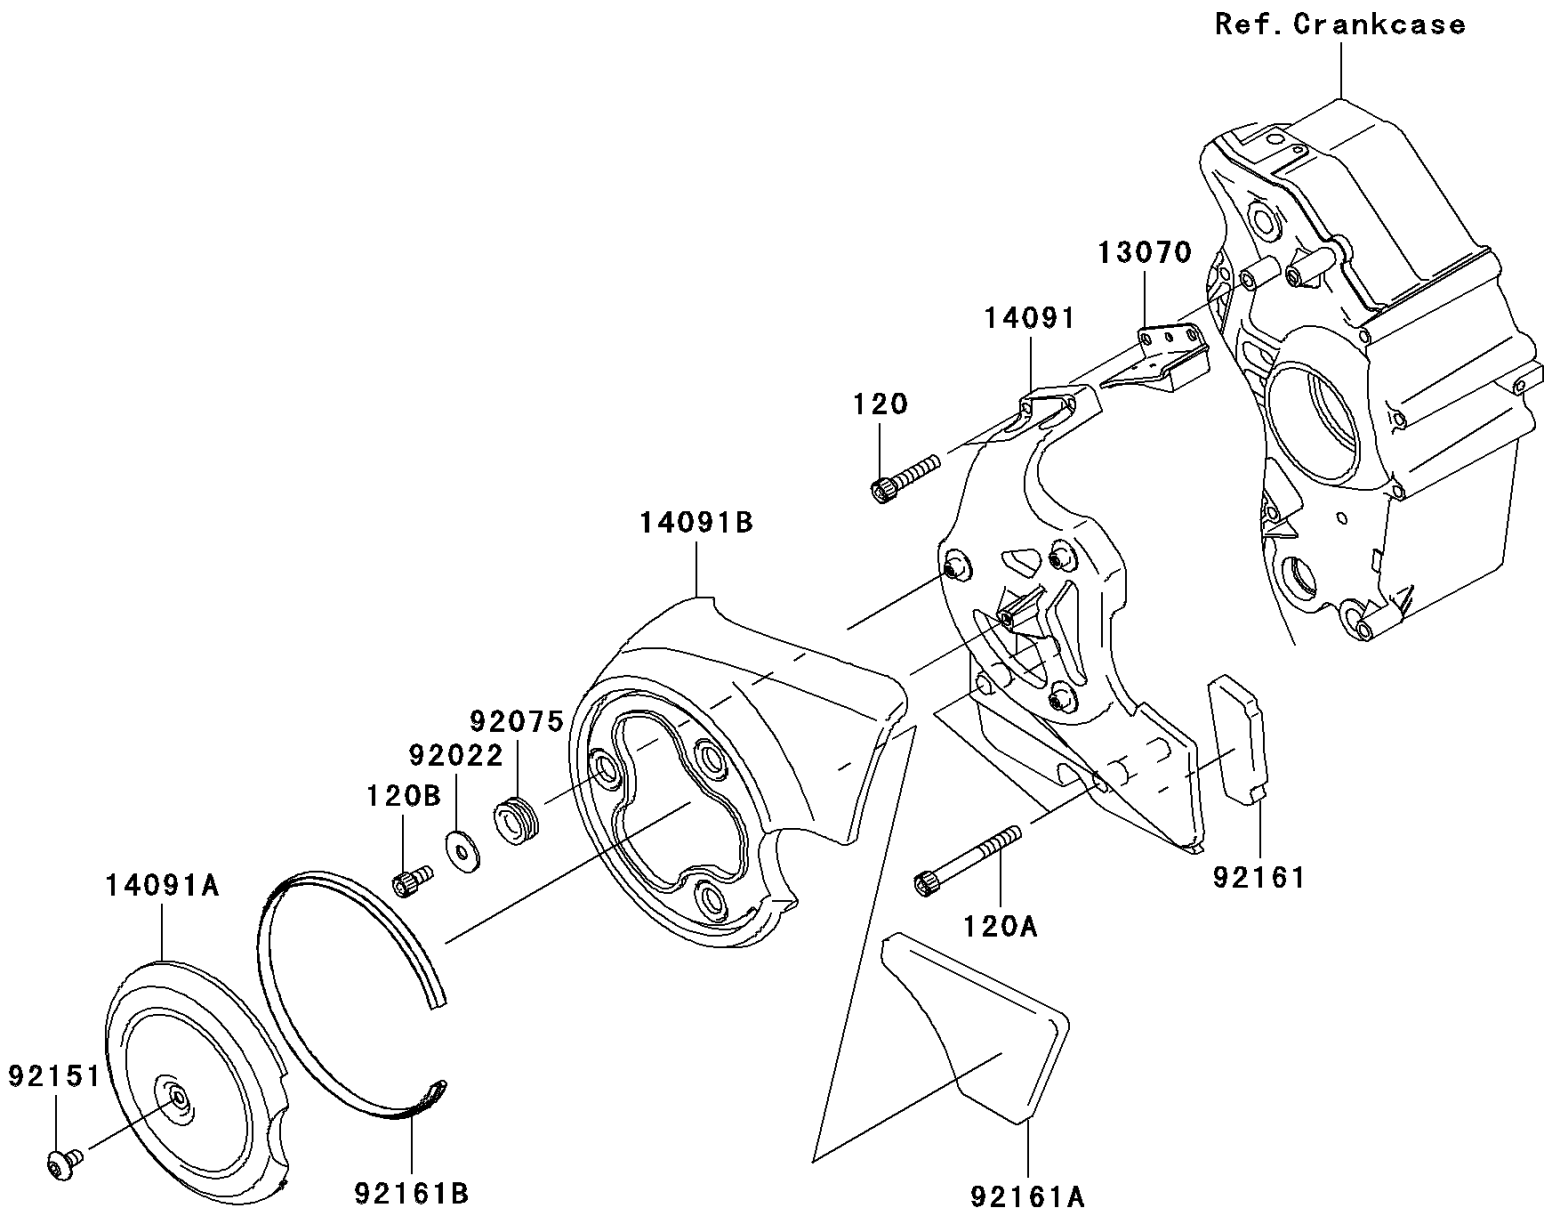

2008 Vulcan® 2000 Classic PARTS DIAGRAM

Chain Cover

E1433

2008 Vulcan® 2000 Classic PARTS LIST

Chain Cover

ITEM NAME	PART NUMBER	QUANTITY
BOLT-SOCKET,6X30 (Ref # 120)	120CB0630	2
BOLT-SOCKET,6X55 (Ref # 120A)	120CB0655	2
BOLT-SOCKET,6X12 (Ref # 120B)	120R0612	3
GUIDE,BELT (Ref # 13070)	13070-0039	1
COVER,PULLEY,INSIDE (Ref # 14091)	14091-0040	1
COVER,PULLEY,OUTSIDE (Ref # 14091A)	14091-0042	1
COVER,PULLEY MIDDLE (Ref # 14091B)	14091-0247	1
WASHER,6.5X20X1.5 (Ref # 92022)	92022-3710	3
DAMPER (Ref # 92075)	92075-1634	3
BOLT,SOCKET,6X12 (Ref # 92151)	92151-1940	1
DAMPER (Ref # 92161)	92161-0098	1
DAMPER (Ref # 92161A)	92161-0099	1
DAMPER (Ref # 92161B)	92161-0136	1