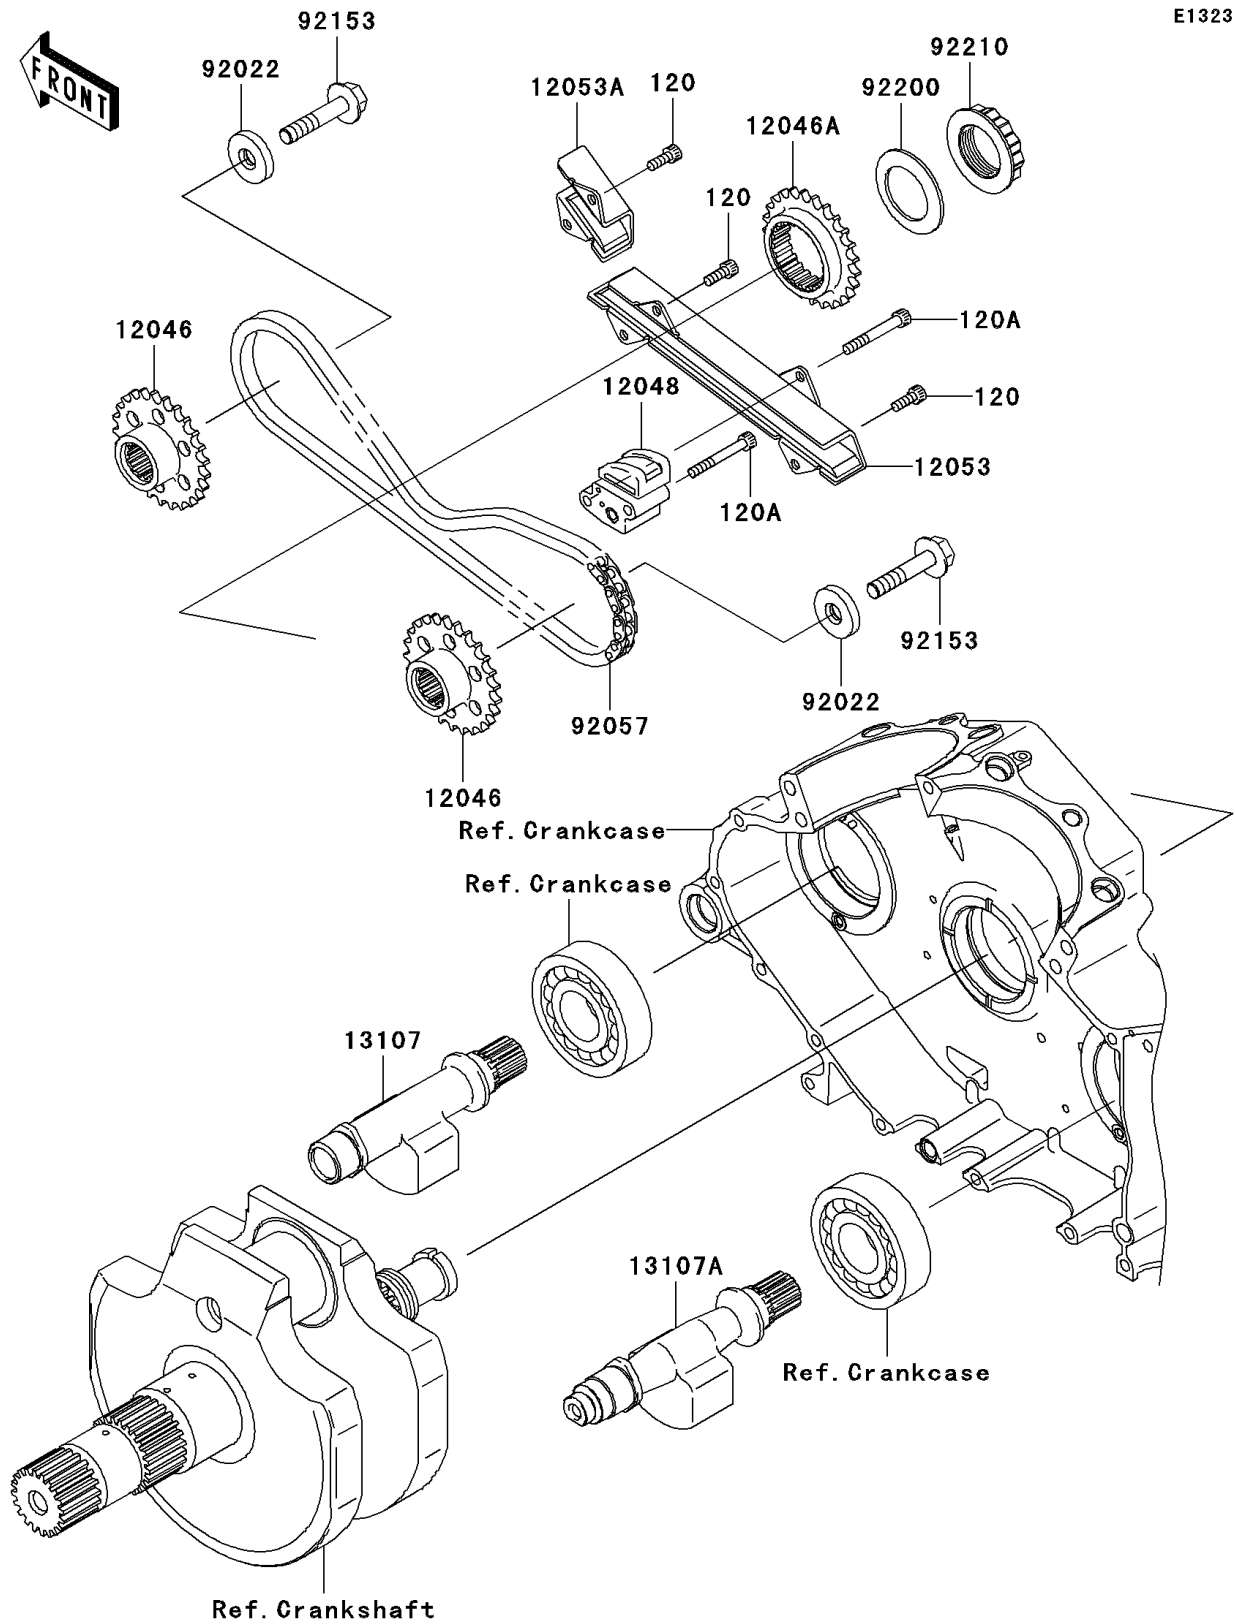

2007 Vulcan 2000 Classic LT PARTS DIAGRAM

Balancer

E1323

2007 Vulcan 2000 Classic LT PARTS LIST

Balancer

ITEM NAME	PART NUMBER	QUANTITY
BOLT-SOCKET,6X16 (Ref # 120)	120P0616	5
BOLT-SOCKET,6X45 (Ref # 120A)	120P0645	2
SPROCKET,FR&RR (Ref # 12046)	12046-0007	2
SPROCKET (Ref # 12046A)	12046-0008	1
TENSIONER-ASSY (Ref # 12048)	12048-0005	1
GUIDE-CHAIN,LONG (Ref # 12053)	12053-0003	1
GUIDE-CHAIN,SHORT (Ref # 12053A)	12053-0004	1
SHAFT,FR (Ref # 13107)	13107-0004	1
SHAFT,RR (Ref # 13107A)	13107-0005	1
WASHER,10X33X6 (Ref # 92022)	92022-1906	2
CHAIN,DID 06HD(F) SDH (Ref # 92057)	92057-0028	1
BOLT,10X50 (Ref # 92153)	92153-0317	2
WASHER,36.5X56X3.2 (Ref # 92200)	92200-0014	1
NUT,36MM (Ref # 92210)	92210-0059	1