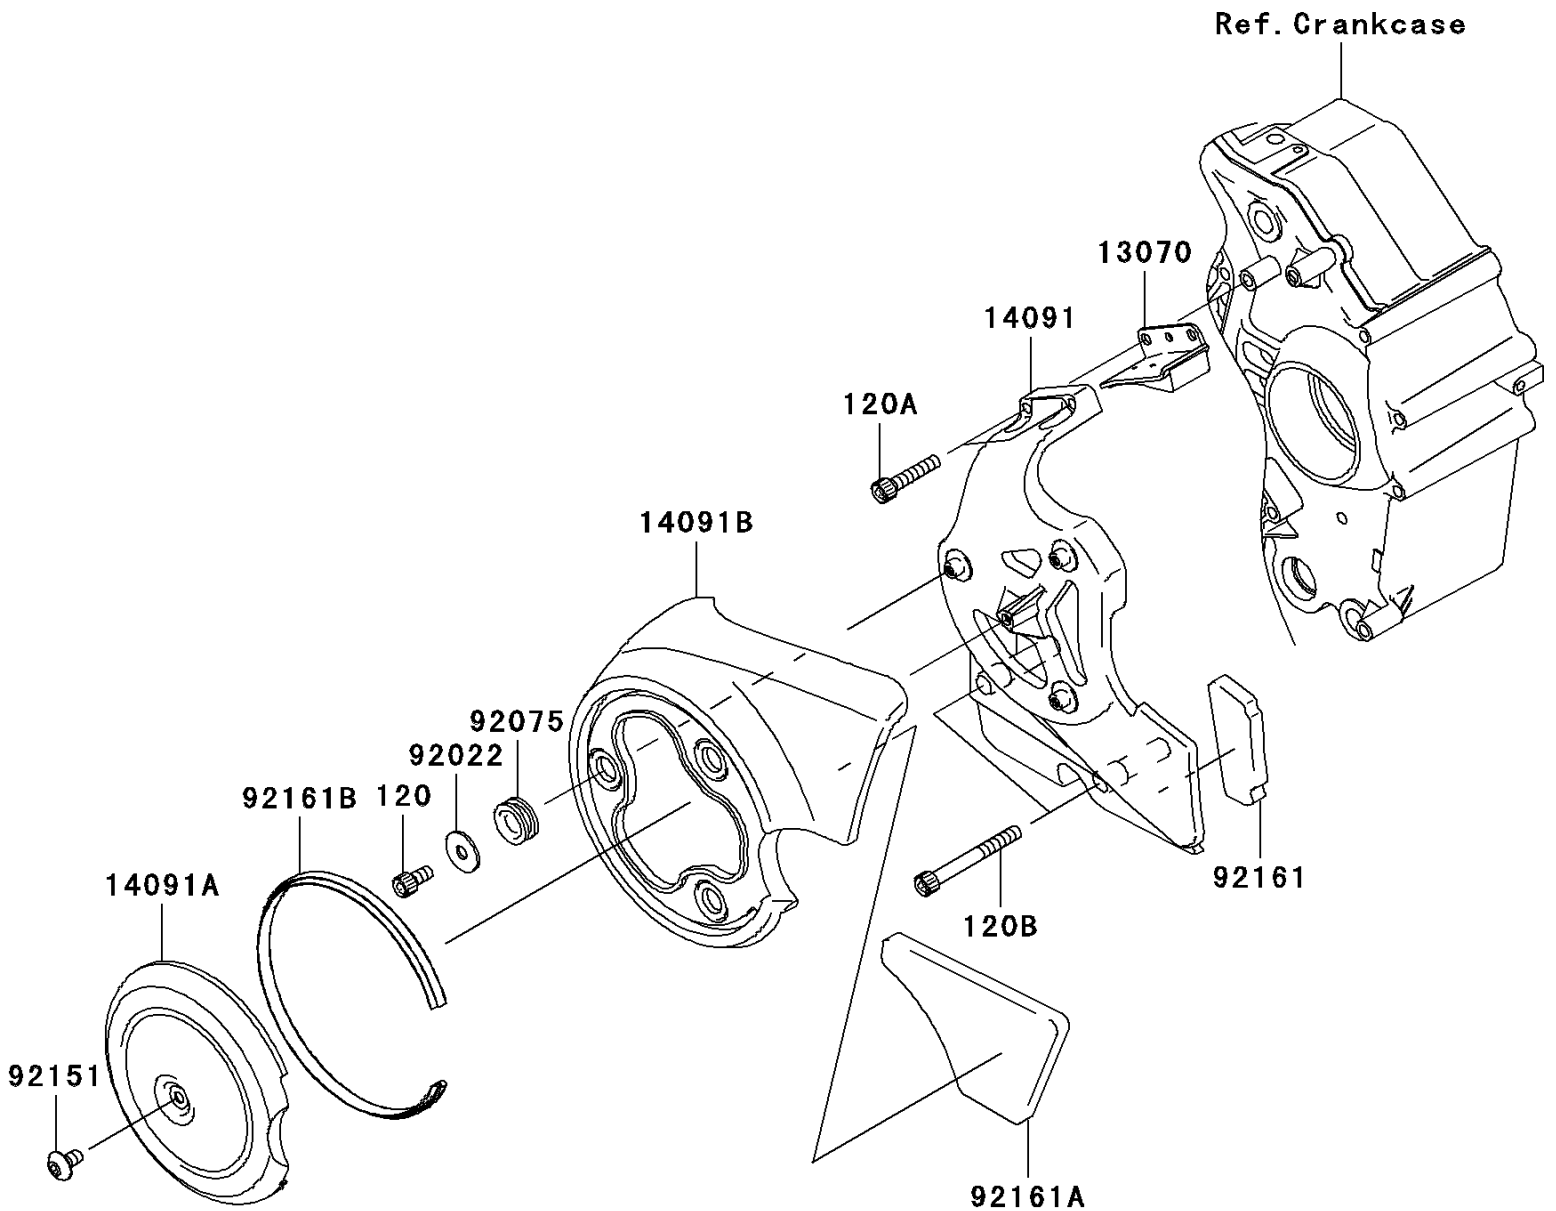

2007 Vulcan 2000 Classic LT PARTS DIAGRAM

Chain Cover

E1433

2007 Vulcan 2000 Classic LT PARTS LIST

Chain Cover

ITEM NAME	PART NUMBER	QUANTITY
BOLT-SOCKET,6X12 (Ref # 120)	120R0612	3
BOLT-SOCKET,6X30 (Ref # 120A)	120W0630	2
BOLT-SOCKET,6X55 (Ref # 120B)	120W0655	2
GUIDE,BELT (Ref # 13070)	13070-0039	1
COVER,PULLEY,INSIDE (Ref # 14091)	14091-0040	1
COVER,PULLEY,OUTSIDE (Ref # 14091A)	14091-0042	1
COVER,PULLEY MIDDLE (Ref # 14091B)	14091-0247	1
WASHER,6.5X20X1.5 (Ref # 92022)	92022-3710	3
DAMPER (Ref # 92075)	92075-1634	3
BOLT,SOCKET,6X12 (Ref # 92151)	92151-1940	1
DAMPER (Ref # 92161)	92161-0098	1
DAMPER (Ref # 92161A)	92161-0099	1
DAMPER (Ref # 92161B)	92161-0136	1