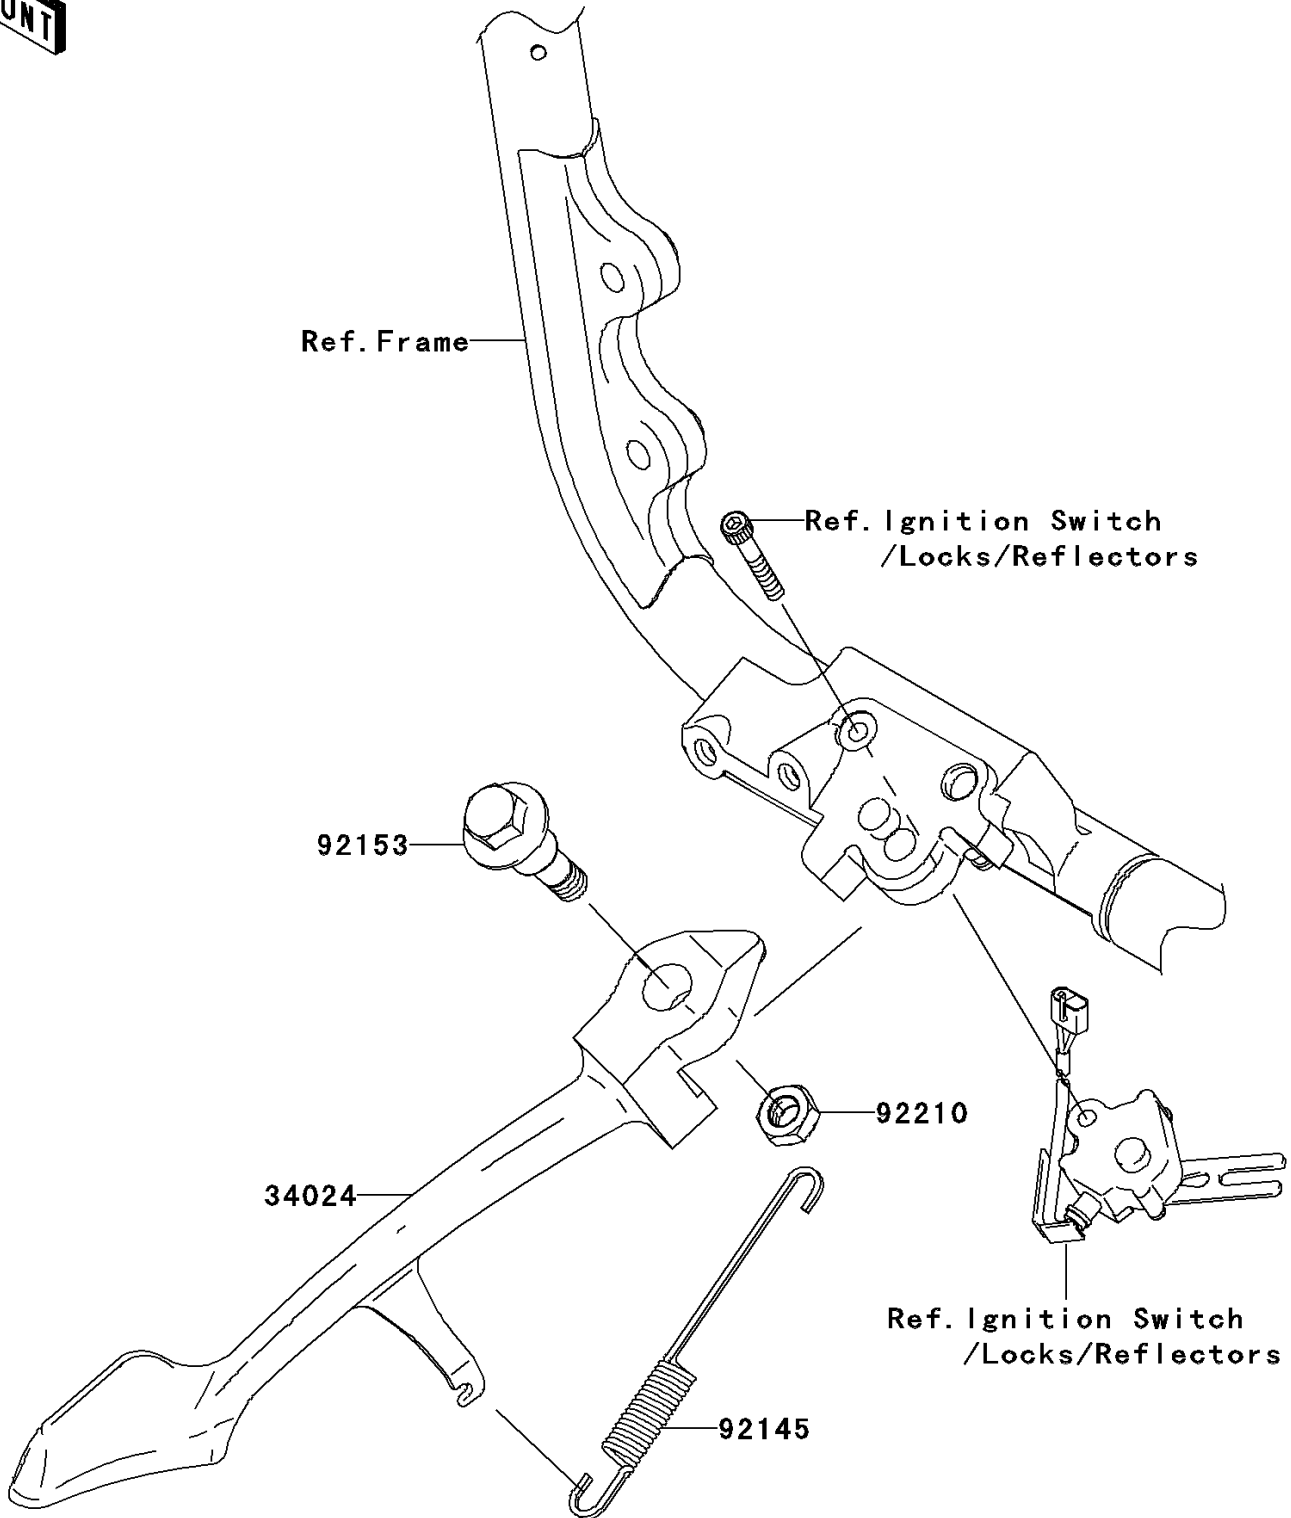

# 2007 Vulcan 2000 Classic LT PARTS DIAGRAM

Stand(s)

F2190

## 2007 Vulcan 2000 Classic LT PARTS LIST

Stand(s)

ITEM NAME	PART NUMBER	QUANTITY
STAND-SIDE (Ref # 34024)	34024-0023	1
SPRING,SIDE STAND (Ref # 92145)	92145-0190	1
BOLT,SIDE STAND (Ref # 92153)	92153-0928	1
NUT,LOCK,12MM (Ref # 92210)	92210-1249	1