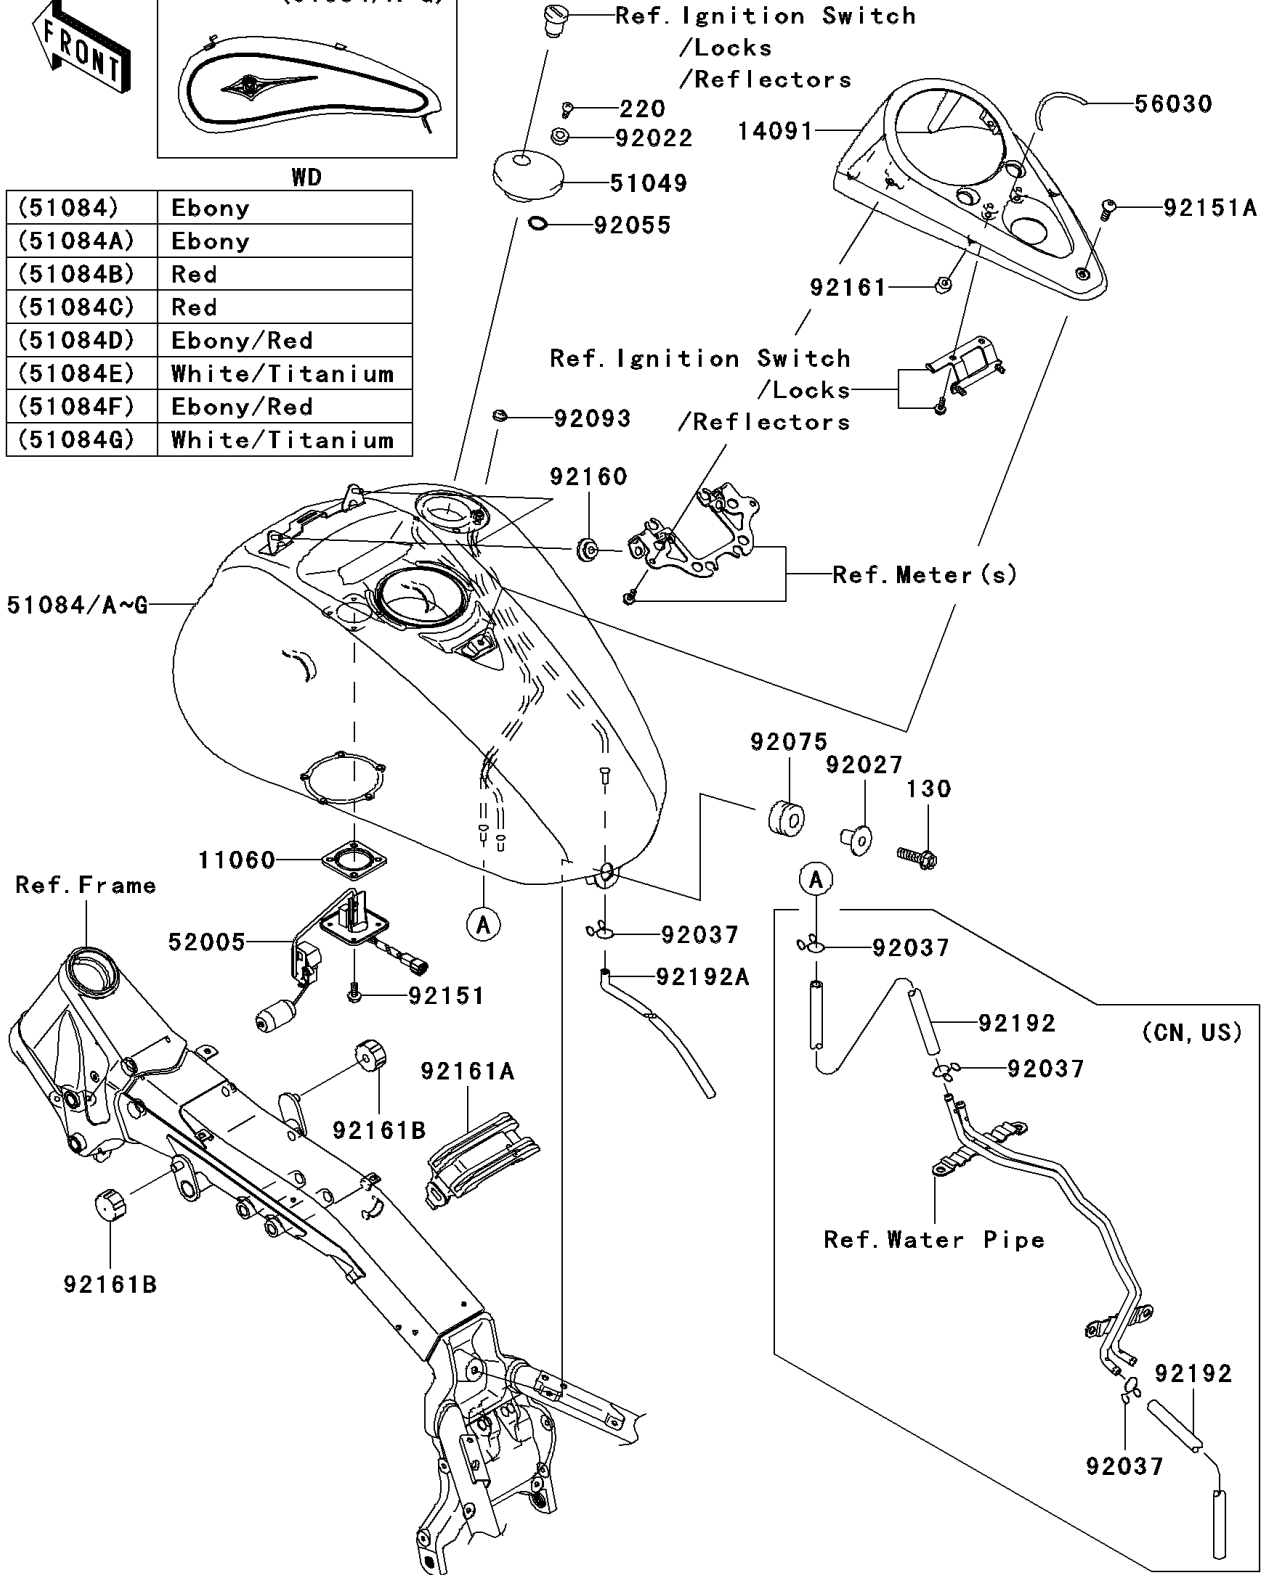

2007 Vulcan 2000 Classic LT PARTS DIAGRAM

Fuel Tank

F2410

(51084)	Ebony
(51084A)	Ebony
(51084B)	Red
(51084C)	Red
(51084D)	Ebony/Red
(51084E)	White/Titanium
(51084F)	Ebony/Red
(51084G)	White/Titanium

2007 Vulcan 2000 Classic LT PARTS LIST

Fuel Tank

ITEM NAME	PART NUMBER	QUANTITY
GASKET,FUEL GAUGE (Ref # 11060)	11060-1952	1
COVER,METER (Ref # 14091)	14091-0530	1
CAP-TANK,FUEL (Ref # 51049)	51049-0003	1
GAUGE,FUEL (Ref # 52005)	52005-0022	1
LABEL,IGNITION SWITCH (Ref # 56030)	56030-0103	1
WASHER,5.1X10X1.0 (Ref # 92022)	92022-1977	2
COLLAR,L=19.3 (Ref # 92027)	92027-1780	1
RING-O,ID=9 (Ref # 92055)	92055-1552	2
DAMPER (Ref # 92075)	92075-1736	1
SEAL,FUEL TANK CAP (Ref # 92093)	92093-1030	1
BOLT,5X12 (Ref # 92151)	92151-1599	4
BOLT,SOCKET,6X12 (Ref # 92151A)	92151-1940	1
DAMPER (Ref # 92160)	92160-1613	2
DAMPER,METER COVER (Ref # 92161)	92161-0040	4
DAMPER,FUEL TANK,CNT (Ref # 92161A)	92161-0042	1
DAMPER,FUEL TANK (Ref # 92161B)	92161-0293	2
TUBE,DRAIN (Ref # 92192A)	92192-0316	1
BOLT-FLANGED,8X30 (Ref # 130)	130H0830	1
SCREW-PAN-CROS,5X10 (Ref # 220)	220D0510	2
TANK-COMP-FUEL,EBONY/RED (Ref # 51084D)	51084-5233-FK	1
TANK-COMP-FUEL,WHITE/TITANIUM (Ref # 51084E)	51084-5234-11T	1
TANK-COMP-FUEL,EBONY/RED (Ref # 51084F)	51084-5235-FK	1
TANK-COMP-FUEL,WHITE/TITANIUM (Ref # 51084G)	51084-5236-11T	1
CLAMP,TUBE (Ref # 92037)	92037-147	1
CLAMP,TUBE (Ref # 92037)	92037-147	4
TUBE,BLUE (Ref # 92192)	92192-0037	2