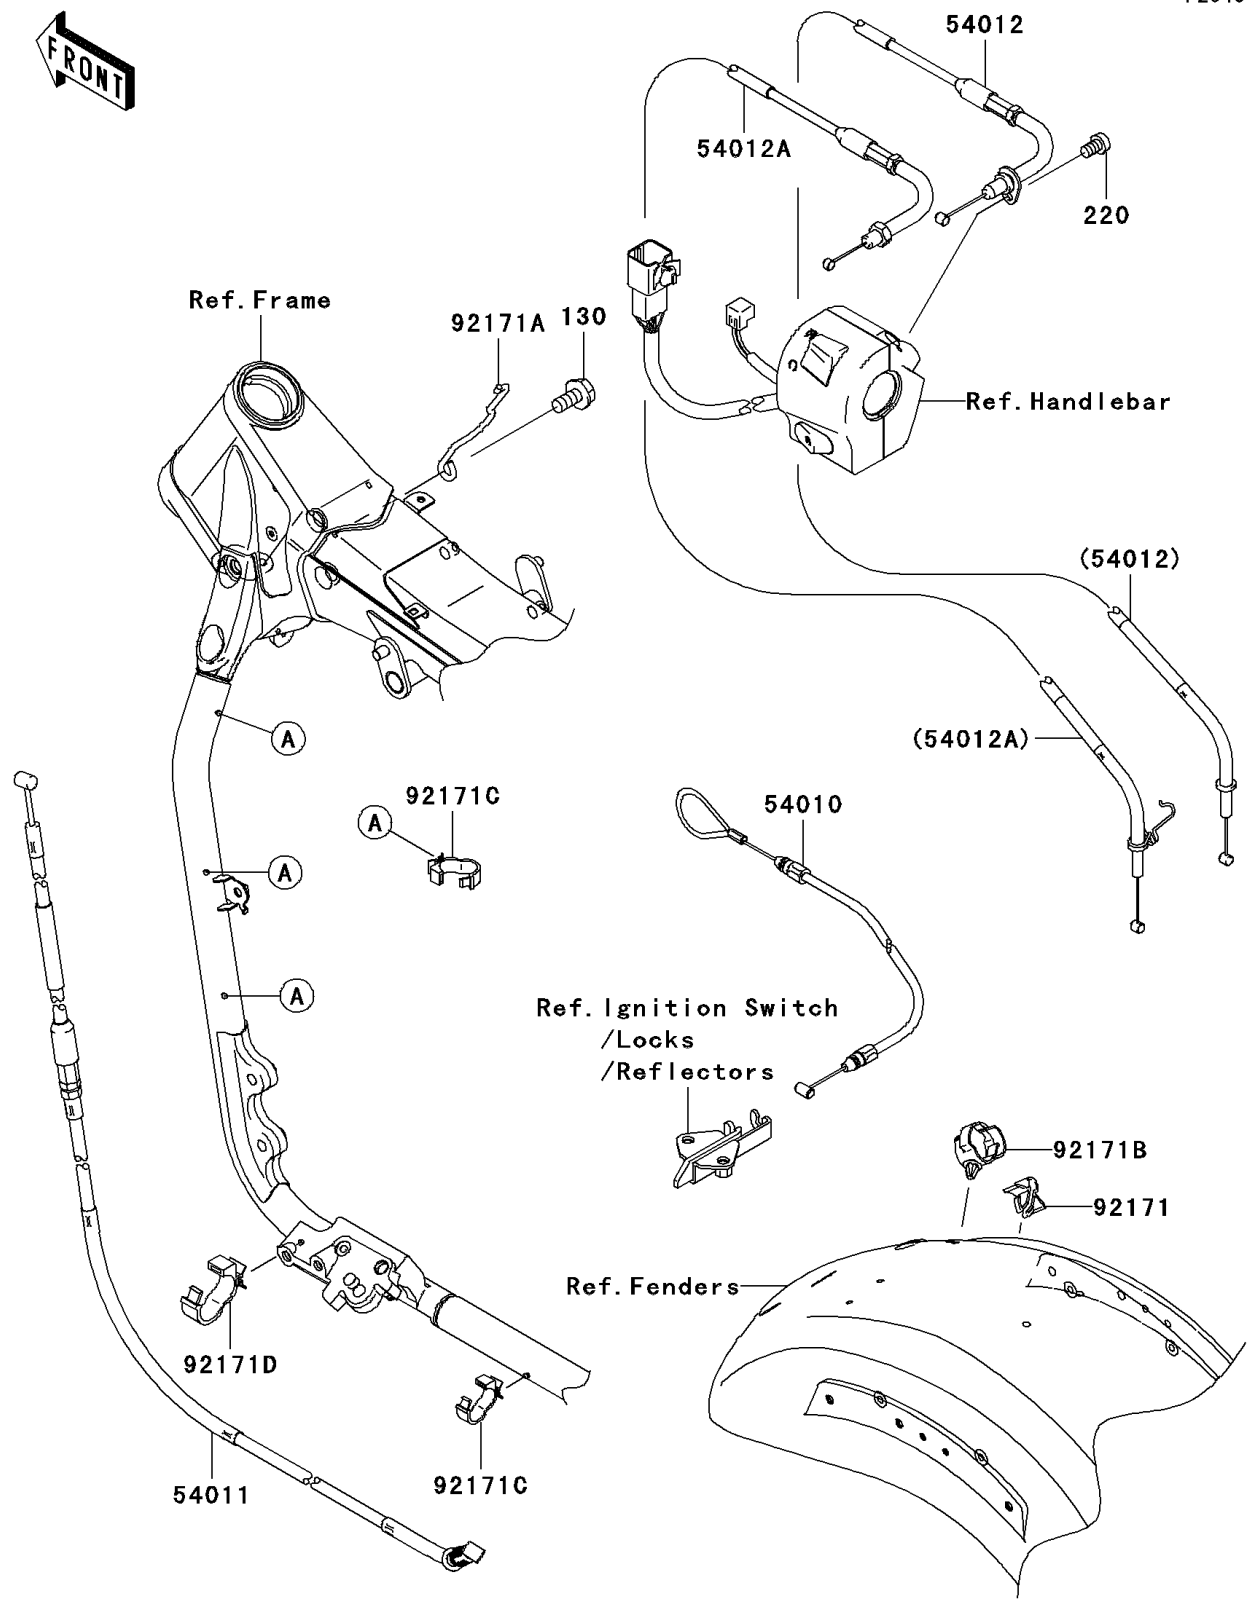

# 2007 Vulcan 2000 Classic LT PARTS DIAGRAM

Cables

F2540

## 2007 Vulcan 2000 Classic LT PARTS LIST

### Cables

ITEM NAME	PART NUMBER	QUANTITY
BOLT-FLANGED,6X12 (Ref # 130)	130J0612	1
SCREW-PAN-CROSS,5X8 (Ref # 220)	220F0508	1
CABLE,SEAT LOCK (Ref # 54010)	54010-0018	1
CABLE-CLUTCH (Ref # 54011)	54011-0004	1
CABLE-THROTTLE,OPENING (Ref # 54012)	54012-0145	1
CABLE-THROTTLE,CLOSING (Ref # 54012A)	54012-0146	1
CLAMP,SEAT LOCK CABLE (Ref # 92171)	92171-0328	1
CLAMP,CABLE (Ref # 92171A)	92171-0330	1
CLAMP,DIA=13 (Ref # 92171B)	92171-1415	1
CLAMP,DIA=10 (Ref # 92171C)	92171-1423	4
CLAMP,DIA=15 (Ref # 92171D)	92171-1424	1