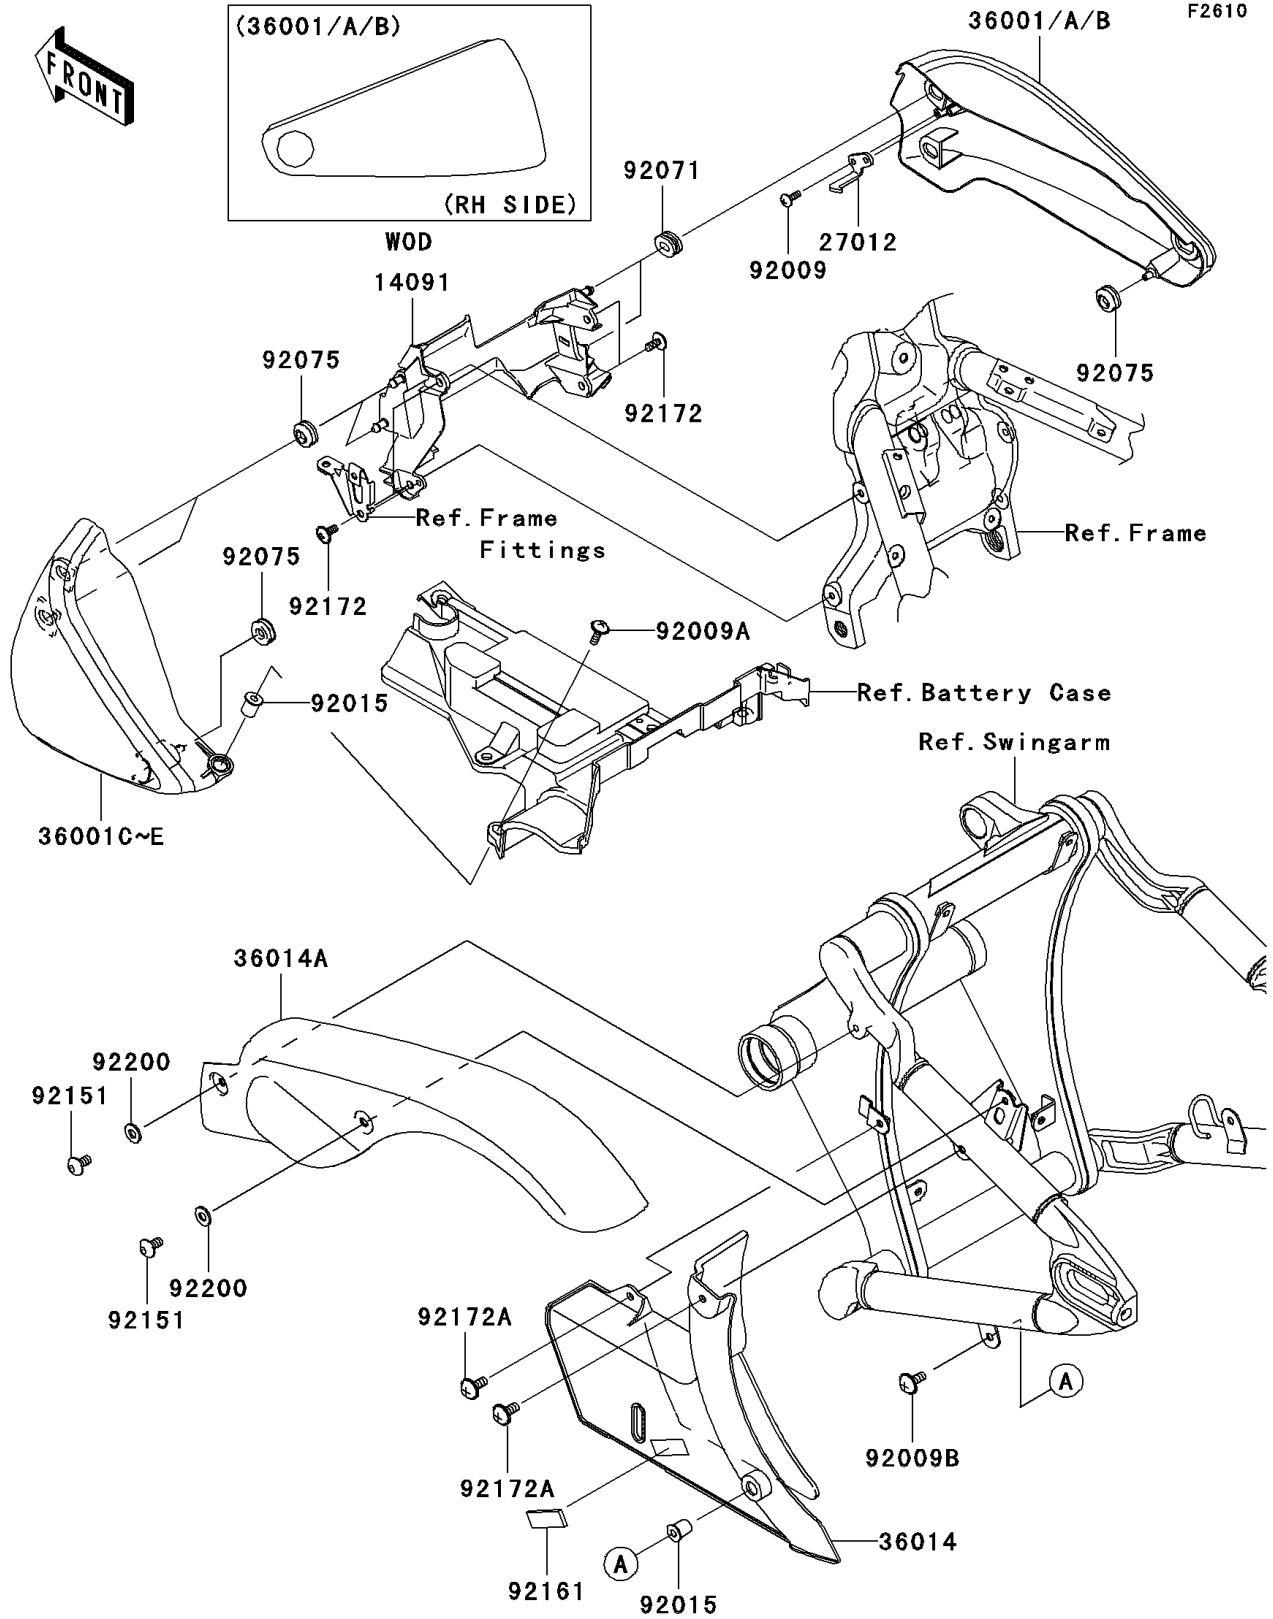

2007 Vulcan 2000 Classic LT PARTS DIAGRAM

Side Covers/Chain Cover

2007 Vulcan 2000 Classic LT PARTS LIST

Side Covers/Chain Cover

ITEM NAME	PART NUMBER	QUANTITY
COVER,SIDE COVER,CNT (Ref # 14091)	14091-0237	1
HOOK,SIDE COVER,RH (Ref # 27012)	27012-0025	1
COVER-SIDE,RH,C.C.RED (Ref # 36001A)	36001-0031-L1	1
COVER-SIDE,RH,P.C.WHITE (Ref # 36001B)	36001-0031-667	1
COVER-SIDE,LH,C.C.RED (Ref # 36001D)	36001-0035-L1	1
COVER-SIDE,LH,P.C.WHITE (Ref # 36001E)	36001-0035-667	1
CASE-CHAIN,LWR (Ref # 36014)	36014-0014	1
CASE-CHAIN,UPP (Ref # 36014A)	36014-0026	1
SCREW,TAPPING,4X12,BLACK (Ref # 92009)	92009-1142	2
SCREW,6X25 (Ref # 92009A)	92009-1465	1
SCREW,6X14 (Ref # 92009B)	92009-1662	1
NUT (Ref # 92015)	92015-1700	2
GROMMET (Ref # 92071)	92071-0011	2
DAMPER (Ref # 92075)	92075-1067	4
BOLT,SOCKET,6X12 (Ref # 92151)	92151-1940	2
DAMPER (Ref # 92161)	92161-0124	1
SCREW,6X14 (Ref # 92172)	92172-0004	4
SCREW,6X14 (Ref # 92172A)	92172-0140	2
WASHER,6.5X14.5X1.5 (Ref # 92200)	92200-3775	2