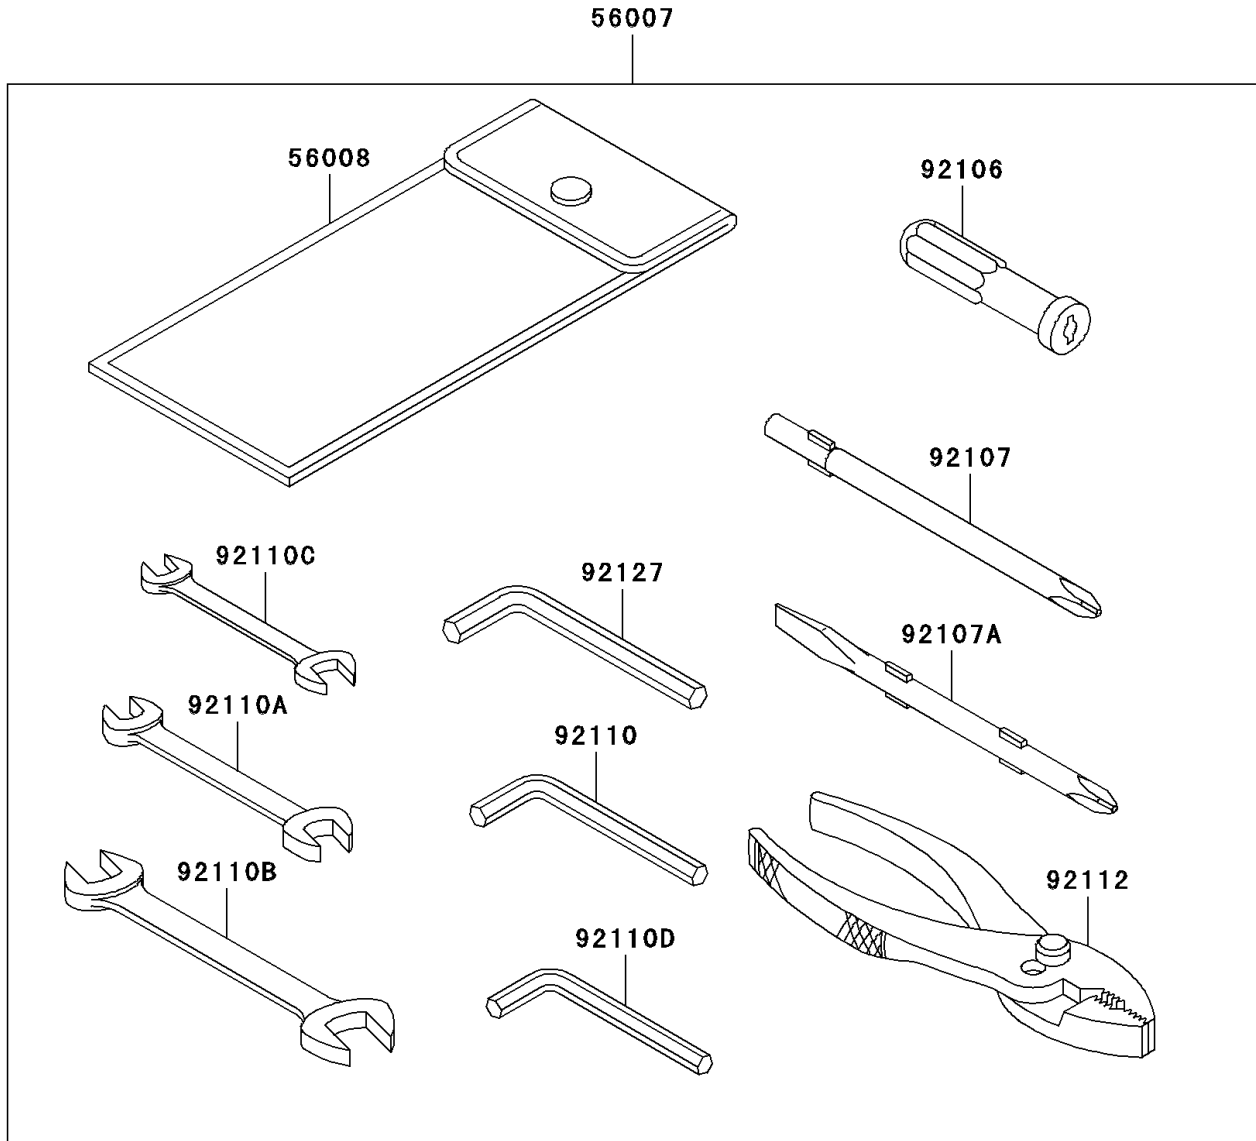

2007 Vulcan 2000 Classic LT PARTS DIAGRAM

Owner's Tools

F2810

2007 Vulcan 2000 Classic LT PARTS LIST

Owner's Tools

ITEM NAME	PART NUMBER	QUANTITY
TOOL-KIT (Ref # 56007)	56007-0011	1
BAG,TOOL (Ref # 56008)	56008-0001	1
THREE BOND TB1211,HT/RS,WHITE (Ref # 56019)	56019-120	1
GASKET-LIQUID,TB1211F (Ref # 92104)	92104-0004	1
GASKET-LIQUID,BLACK TB1216B (Ref # 92104A)	92104-1064	1
GRIP-SCREW DRIVER (Ref # 92106)	92106-1001	1
TOOL-DRIVER,#3PHILLIPS (Ref # 92107)	92107-008	1
TOOL-DRIVER,#2PHILLIPS&SLOT (Ref # 92107A)	92107-1052	1
TOOL-WRENCH,ALLEN,5MM (Ref # 92110)	92110-1015	1
TOOL-WRENCH,OPEN END,10X12 (Ref # 92110A)	92110-1165	1
TOOL-WRENCH,OPEN END,14X17 (Ref # 92110B)	92110-1166	1
TOOL-WRENCH,OPEN END,8X10 (Ref # 92110C)	92110-1167	1
TOOL-WRENCH,ALLEN,4MM (Ref # 92110D)	92110-3703	1
TOOL-PLIERS (Ref # 92112)	92112-003	1
TOOL-WRENCH,ALLEN,6MM (Ref # 92127)	92127-003	1