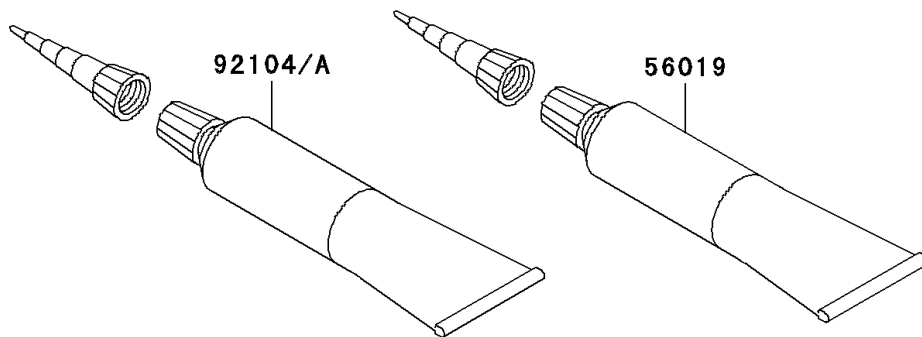

2007 Vulcan 2000 Classic LT PARTS DIAGRAM

Owner's Tools

F2810

2007 Vulcan 2000 Classic LT PARTS LIST

Owner's Tools

ITEM NAME	PART NUMBER	QUANTITY
TOOL-KIT (Ref # 56007)	56007-0011	1
BAG,TOOL (Ref # 56008)	56008-0001	1
THREE BOND TB1211,HT/RS,WHITE (Ref # 56019)	56019-120	1
GASKET-LIQUID,TB1211F (Ref # 92104)	92104-0004	1
GASKET-LIQUID,BLACK TB1216B (Ref # 92104A)	92104-1064	1
GRIP-SCREW DRIVER (Ref # 92106)	92106-1001	1
TOOL-DRIVER,#3PHILLIPS (Ref # 92107)	92107-008	1
TOOL-DRIVER,#2PHILLIPS&SLOT (Ref # 92107A)	92107-1052	1
TOOL-WRENCH,ALLEN,5MM (Ref # 92110)	92110-1015	1
TOOL-WRENCH,OPEN END,10X12 (Ref # 92110A)	92110-1165	1
TOOL-WRENCH,OPEN END,14X17 (Ref # 92110B)	92110-1166	1
TOOL-WRENCH,OPEN END,8X10 (Ref # 92110C)	92110-1167	1
TOOL-WRENCH,ALLEN,4MM (Ref # 92110D)	92110-3703	1
TOOL-PLIERS (Ref # 92112)	92112-003	1
TOOL-WRENCH,ALLEN,6MM (Ref # 92127)	92127-003	1