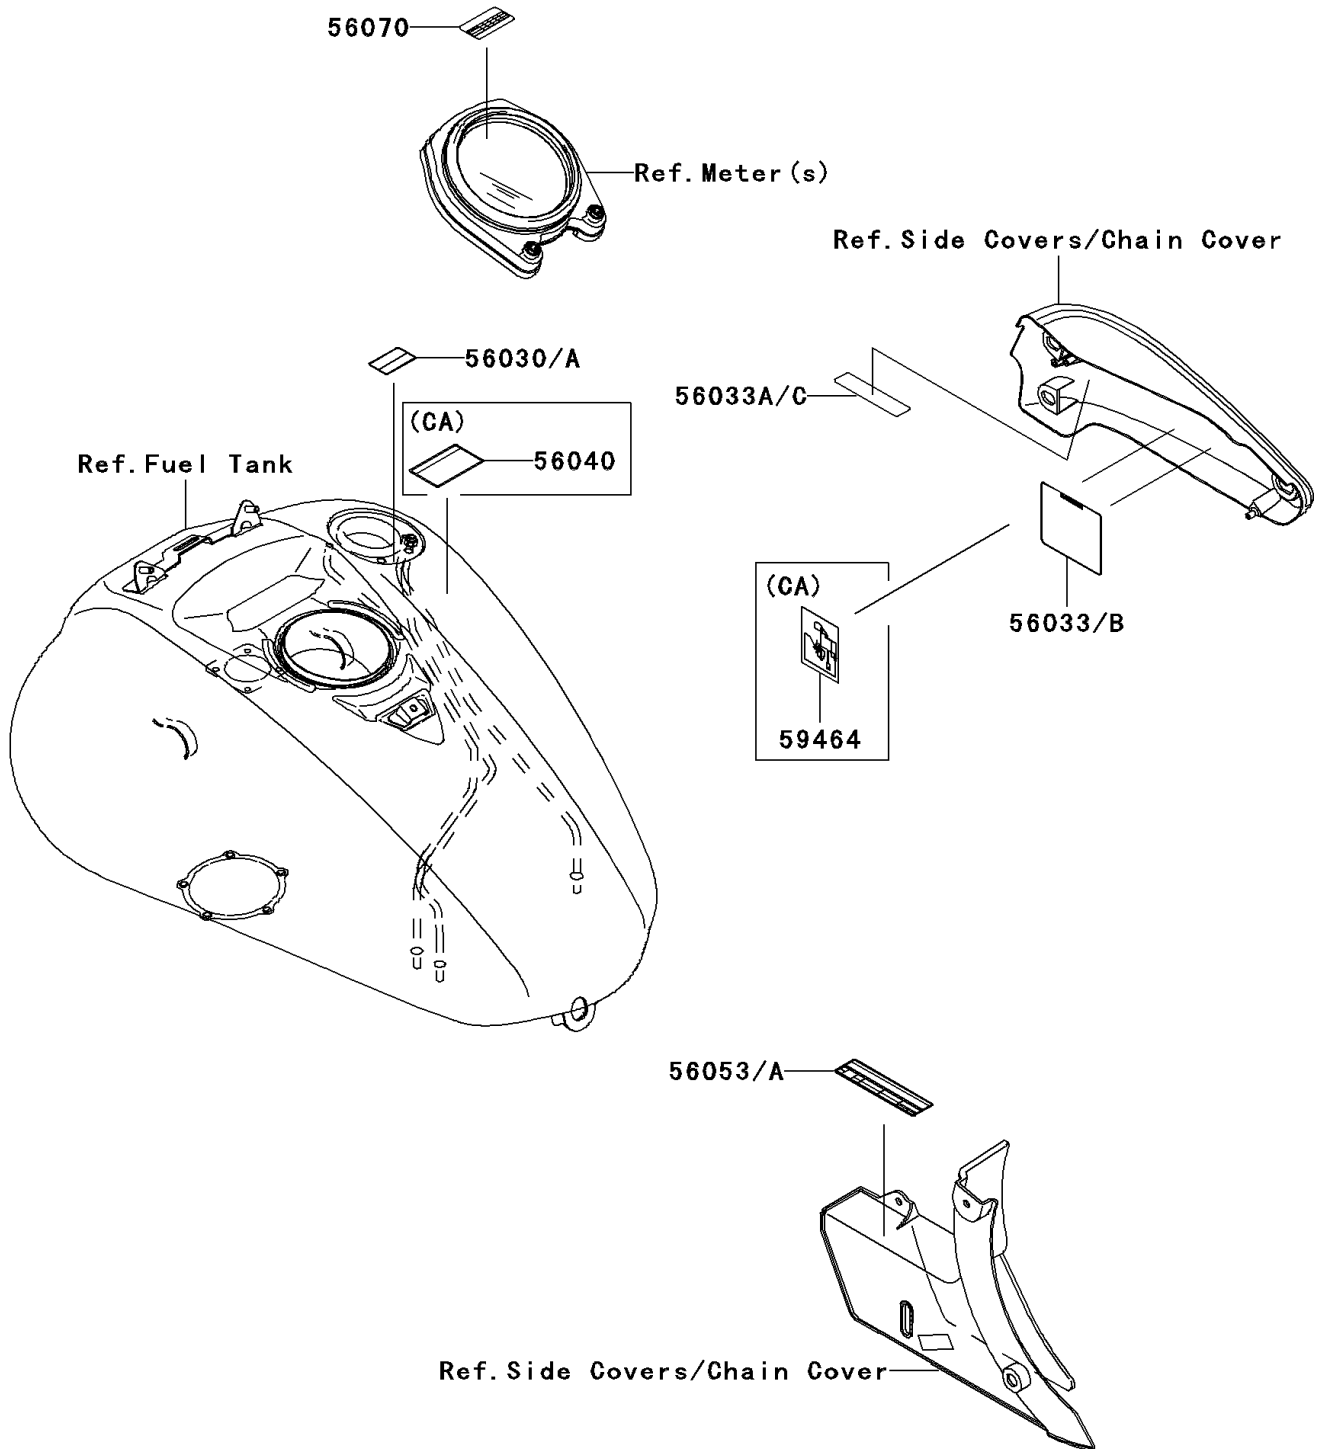

2007 Vulcan 2000 Classic LT PARTS DIAGRAM

Labels

F2860

2007 Vulcan 2000 Classic LT PARTS LIST

Labels

ITEM NAME	PART NUMBER	QUANTITY
LABEL,GASOLINE (Ref # 56030)	56030-1177	1
LABEL,GASOLINE (Ref # 56030A)	56030-1178	1
LABEL-MANUAL,DAILY SAFETY (Ref # 56033)	56033-0127	1
LABEL-MANUAL,OIL&OIL FILTER (Ref # 56033A)	56033-0128	1
LABEL-MANUAL,DAILY SAFETY (Ref # 56033B)	56033-0129	1
LABEL-MANUAL,OIL&OIL FILTER (Ref # 56033C)	56033-0130	1
LABEL-WARNING,EVAPO (Ref # 56040)	56040-1121	1
LABEL-SPECIFICATION,TIRE&LOAD (Ref # 56053)	56053-0110	1
LABEL-SPECIFICATION,TIRE&LOAD (Ref # 56053A)	56053-0111	1
LABEL-WARNING,BREAK IN COUTION (Ref # 56070)	56070-0008	1
LABEL-CERTIFICATION,EVAPO ROUT (Ref # 59464)	59464-0198	1