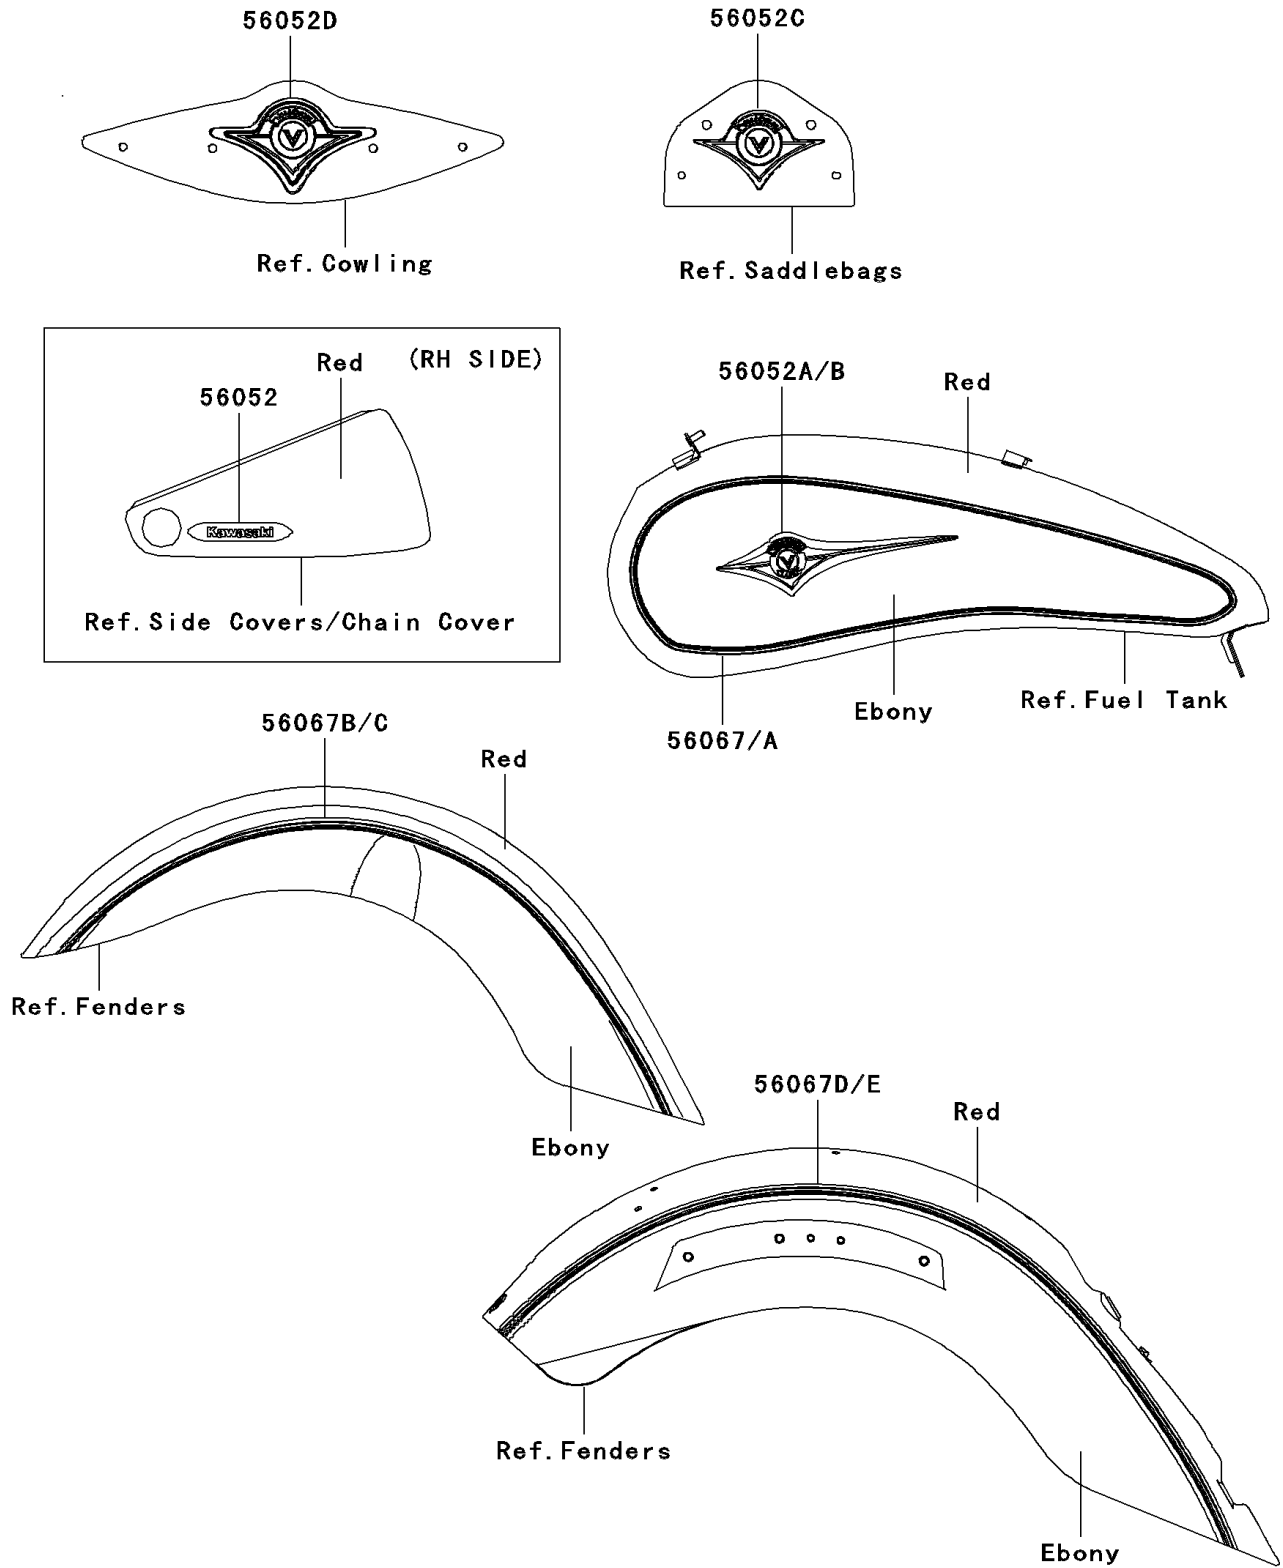

# 2007 Vulcan 2000 Classic LT PARTS DIAGRAM

Decals(Ebony/Red)(F7F)

F2861B

## 2007 Vulcan 2000 Classic LT PARTS LIST

Decals(Ebony/Red)(F7F)

ITEM NAME	PART NUMBER	QUANTITY
MARK,SIDE COVER,RH,KAWASAKI (Ref # 56052)	56052-0234	1
MARK,FUEL TANK,LH (Ref # 56052A)	56052-0277	1
MARK,FUEL TANK,RH (Ref # 56052B)	56052-0278	1
MARK,BACKREST (Ref # 56052C)	56052-0325	1
MARK,OUTER PLATE (Ref # 56052D)	56052-0849	1
PATTERN,FUEL TANK,LH (Ref # 56067)	56067-1233	1
PATTERN,FUEL TANK,RH (Ref # 56067A)	56067-1234	1
PATTERN,FR FENDER,LH (Ref # 56067B)	56067-1235	1
PATTERN,FR FENDER,RH (Ref # 56067C)	56067-1236	1
PATTERN,RR FENDER,LH (Ref # 56067D)	56067-1237	1
PATTERN,RR FENDER,RH (Ref # 56067E)	56067-1238	1