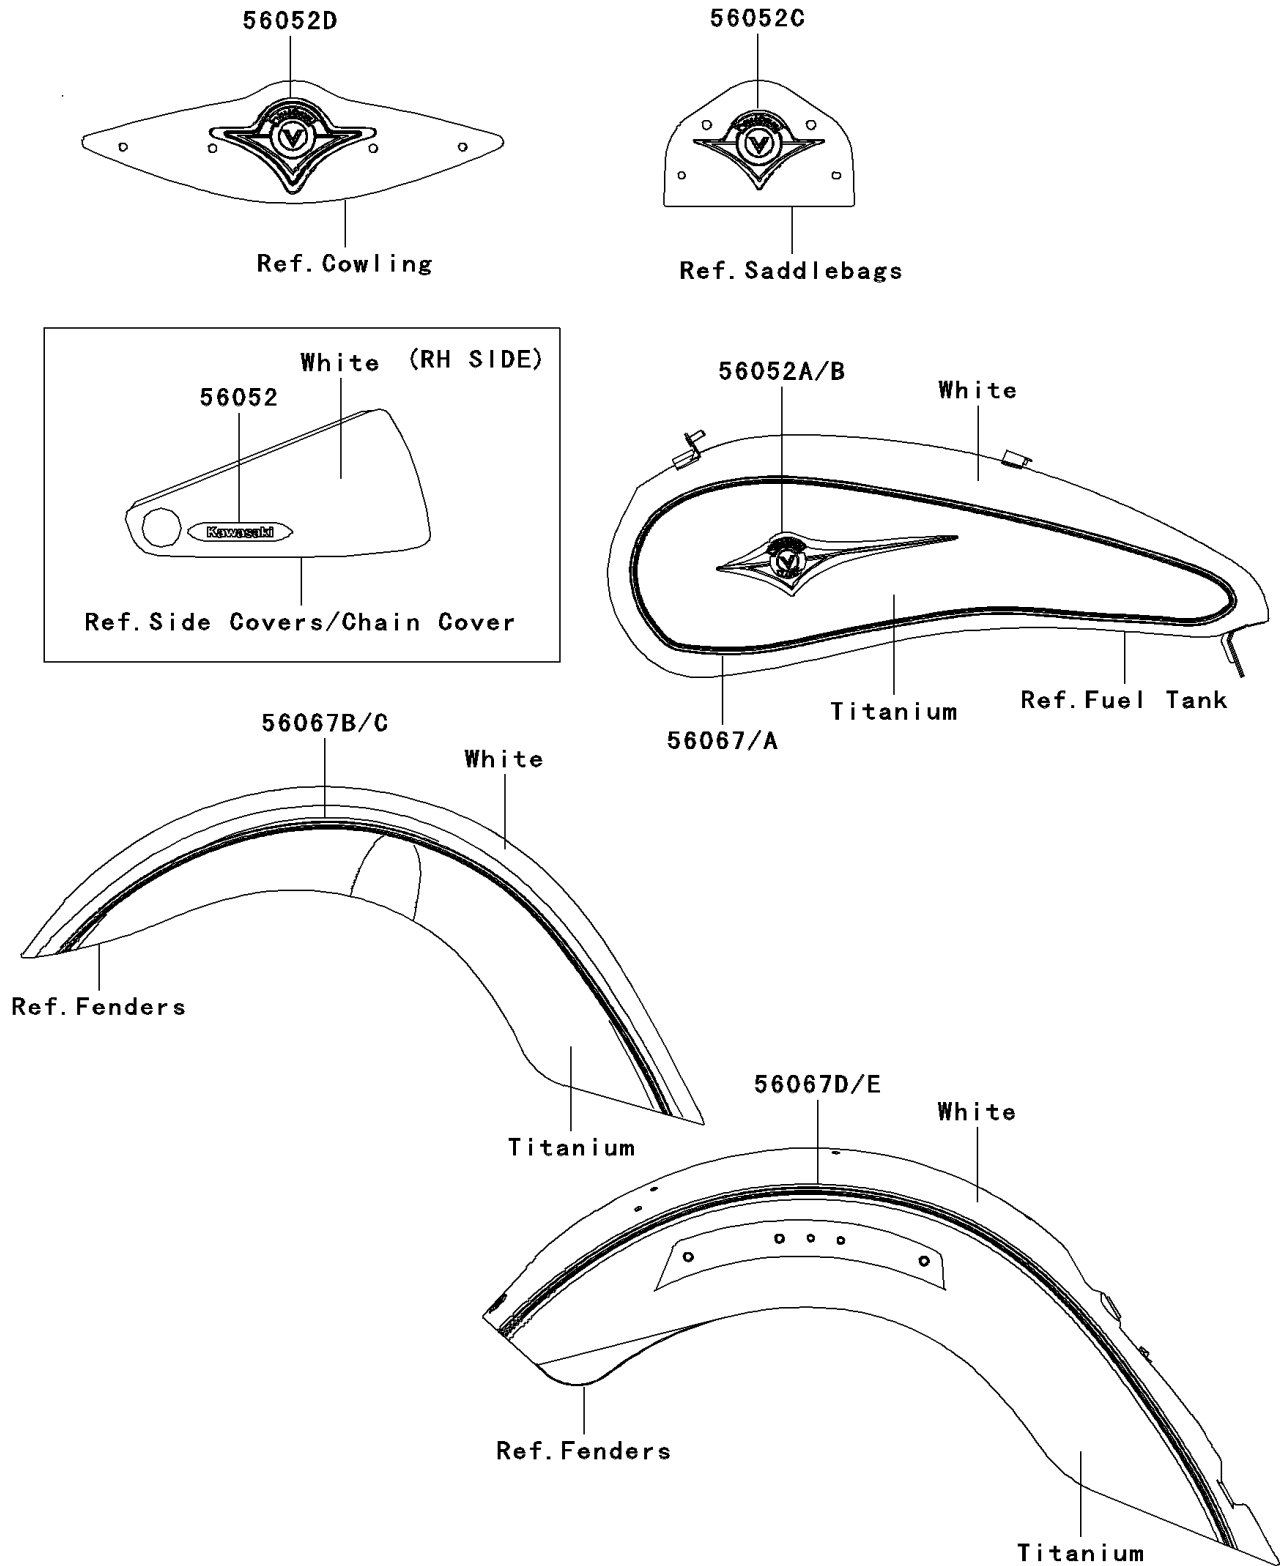

2007 Vulcan 2000 Classic LT PARTS DIAGRAM

Decals(White/Titanium)(F7F)

F2861C

2007 Vulcan 2000 Classic LT PARTS LIST

Decals(White/Titanium)(F7F)

ITEM NAME	PART NUMBER	QUANTITY
MARK,SIDE COVER,RH,KAWASAKI (Ref # 56052)	56052-0234	1
MARK,FUEL TANK,LH (Ref # 56052A)	56052-0277	1
MARK,FUEL TANK,RH (Ref # 56052B)	56052-0278	1
MARK,BACKREST (Ref # 56052C)	56052-0325	1
MARK,OUTER PLATE (Ref # 56052D)	56052-0849	1
PATTERN,FUEL TANK,LH (Ref # 56067)	56067-1239	1
PATTERN,FUEL TANK,RH (Ref # 56067A)	56067-1240	1
PATTERN,FR FENDER,LH (Ref # 56067B)	56067-1241	1
PATTERN,FR FENDER,RH (Ref # 56067C)	56067-1242	1
PATTERN,RR FENDER,LH (Ref # 56067D)	56067-1243	1
PATTERN,RR FENDER,RH (Ref # 56067E)	56067-1244	1