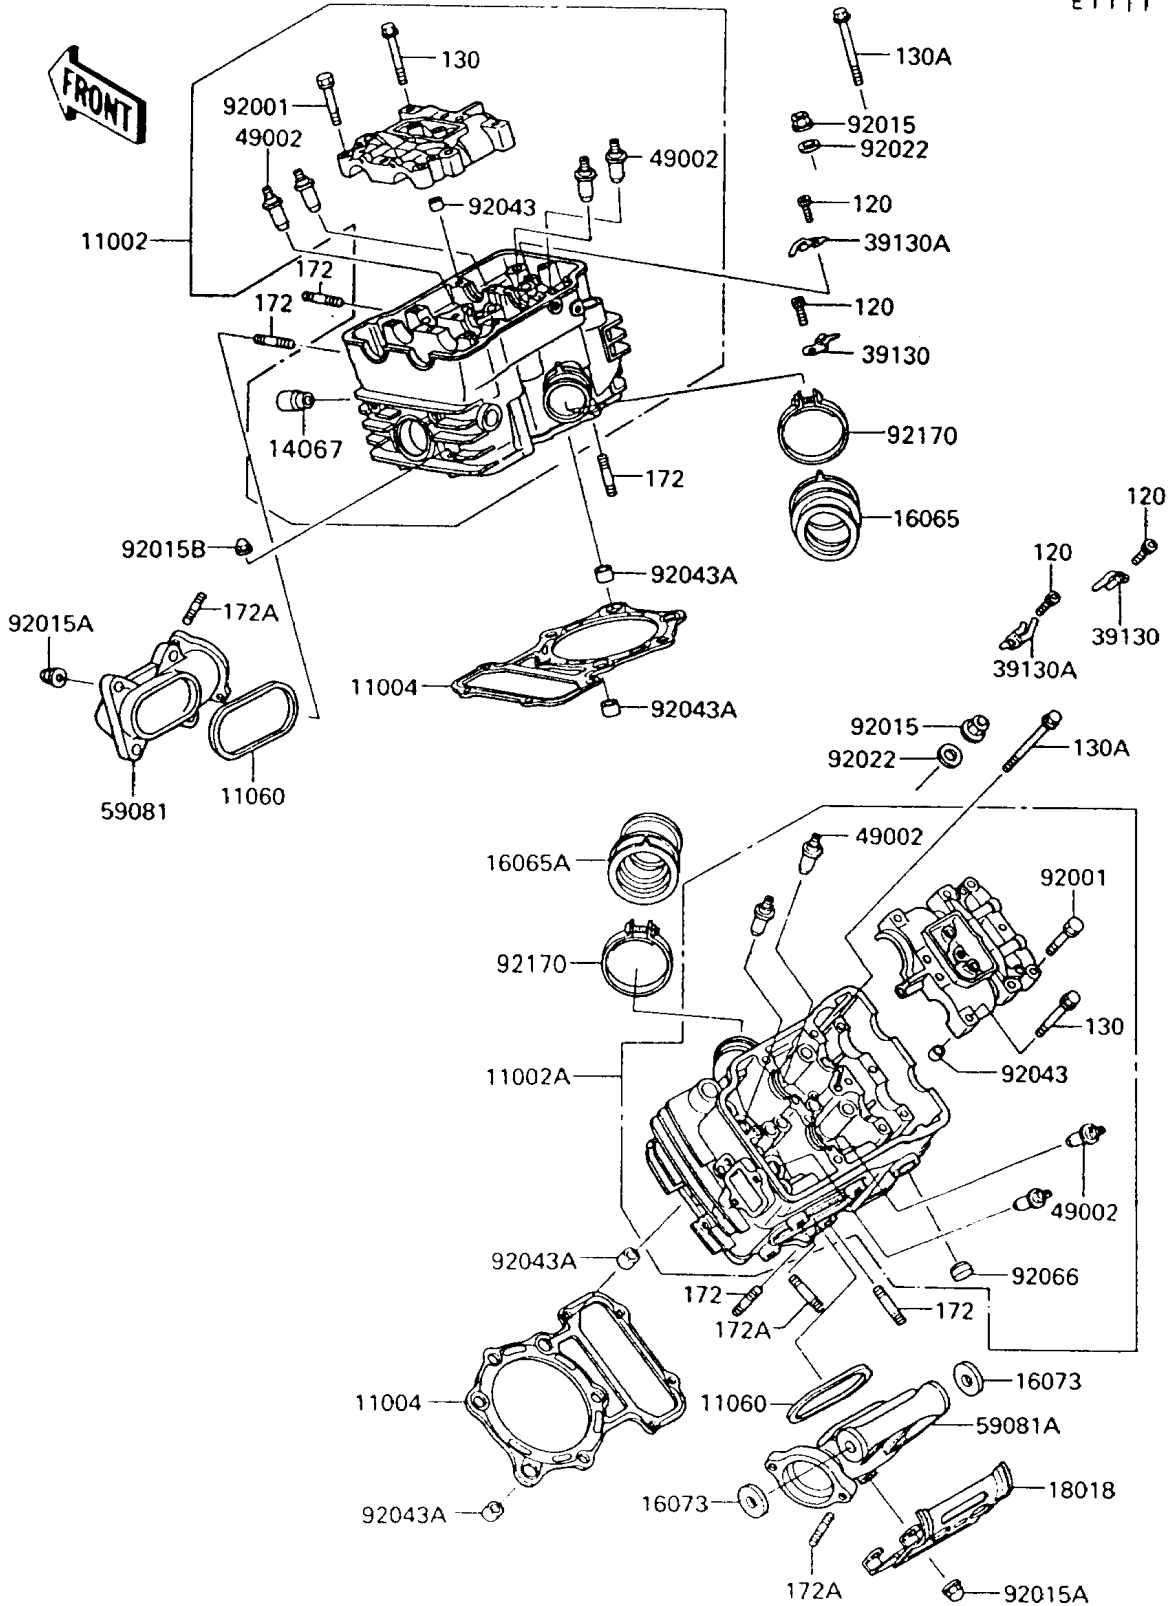

# 1994 Vulcan 750 PARTS DIAGRAM

Cylinder Head

E1111

# 1994 Vulcan 750 PARTS LIST

## Cylinder Head

ITEM NAME	PART NUMBER	QUANTITY
BOLT-SOCKET,6X14 (Ref # 120)	120P0614	4
BOLT-FLANGED (Ref # 130)	130P0645	10
BOLT-FLANGED (Ref # 130A)	130P0675	4
BOLT-STUD,8X25 (Ref # 172)	172G0825	10
BOLT-STUD,8X30 (Ref # 172A)	172G0830	6
HEAD-ASSY-CYLINDER,FR (Ref # 11002)	11002-1214	1
HEAD-ASSY-CYLINDER,RR (Ref # 11002A)	11002-1215	1
GASKET-HEAD (Ref # 11004)	11004-1135	2
GASKET,EXHAUST MANIFOLD (Ref # 11060)	11060-1082	2
FITTING,BREATHING (Ref # 14067)	14067-006	1
HOLDER-CARBURETOR,FR (Ref # 16065)	16065-1122	1
HOLDER-CARBURETOR,RR (Ref # 16065A)	16065-1123	1
INSULATOR (Ref # 16073)	16073-1058	2
PLATE-HEAT GUARD (Ref # 18018)	18018-1065	1
SPRING-LEAF,ROCKER ARM (Ref # 39130)	39130-1055	2
SPRING-LEAF,ROCKER ARM (Ref # 39130A)	39130-1056	2
GUIDE-VALVE (Ref # 49002)	49002-1052	8
MANIFOLD-EXHAUST,FR (Ref # 59081)	59081-1125	1
MANIFOLD-EXHAUST,RR (Ref # 59081A)	59081-1141	1
BOLT,FLANGED,6X38 (Ref # 92001)	92001-1105	10
NUT,FLANGED CAP,10MM (Ref # 92015)	92015-076	8
NUT,CAP,8MM,BLACK (Ref # 92015A)	92015-1174	8
NUT,CAP,6MM (Ref # 92015B)	92015-1385	4
WASHER,10.5X20X1.6 (Ref # 92022)	92022-1591	8
PIN,6.2X8X14 (Ref # 92043)	92043-1263	4
PIN,11X14X12.3 (Ref # 92043A)	92043-1266	4
PLUG,BREATHING (Ref # 92066)	92066-1035	1
CLAMP (Ref # 92170)	92170-1448	2