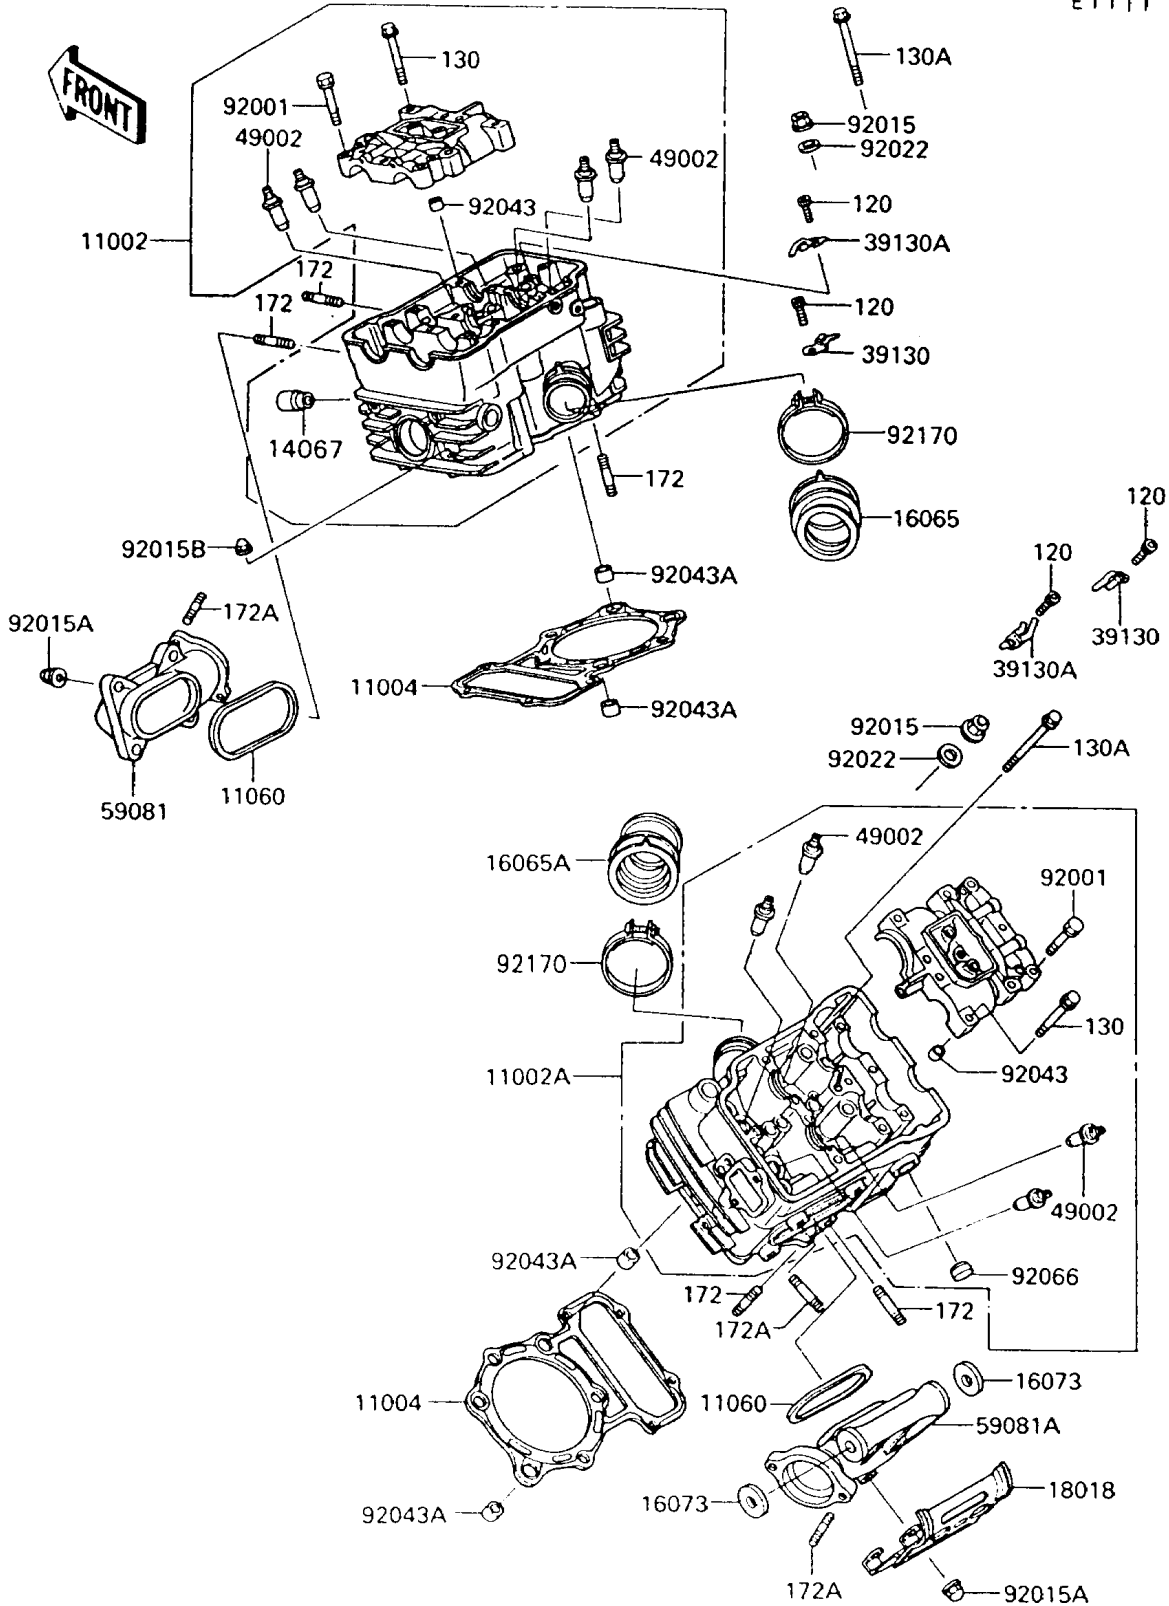

1997 Vulcan 750 PARTS DIAGRAM

Cylinder Head

E1111

1997 Vulcan 750 PARTS LIST

Cylinder Head

ITEM NAME	PART NUMBER	QUANTITY
BOLT-SOCKET,6X14 (Ref # 120)	120P0614	4
BOLT-FLANGED (Ref # 130)	130P0645	10
BOLT-FLANGED (Ref # 130A)	130P0675	4
BOLT-STUD,8X25 (Ref # 172)	172G0825	10
BOLT-STUD,8X30 (Ref # 172A)	172G0830	6
HEAD-ASSY-CYLINDER,FR (Ref # 11002)	11002-1214	1
HEAD-ASSY-CYLINDER,RR (Ref # 11002A)	11002-1215	1
GASKET-HEAD (Ref # 11004)	11004-1135	2
GASKET,EXHAUST MANIFOLD (Ref # 11060)	11060-1082	2
FITTING,BREATHING (Ref # 14067)	14067-006	1
HOLDER-CARBURETOR,FR (Ref # 16065)	16065-1122	1
HOLDER-CARBURETOR,RR (Ref # 16065A)	16065-1123	1
INSULATOR (Ref # 16073)	16073-1058	2
PLATE-HEAT GUARD (Ref # 18018)	18018-1065	1
SPRING-LEAF,ROCKER ARM (Ref # 39130)	39130-1055	2
SPRING-LEAF,ROCKER ARM (Ref # 39130A)	39130-1056	2
GUIDE-VALVE (Ref # 49002)	49002-1052	8
MANIFOLD-EXHAUST,FR (Ref # 59081)	59081-1125	1
MANIFOLD-EXHAUST,RR (Ref # 59081A)	59081-1141	1
BOLT,FLANGED,6X38 (Ref # 92001)	92001-1105	10
NUT,FLANGED CAP,10MM (Ref # 92015)	92015-076	8
NUT,CAP,8MM,BLACK (Ref # 92015A)	92015-1174	8
NUT,CAP,6MM (Ref # 92015B)	92015-1385	4
WASHER,10.5X20X1.6 (Ref # 92022)	92022-1591	8
PIN,6.2X8X14 (Ref # 92043)	92043-1263	4
PIN,11X14X12.3 (Ref # 92043A)	92043-1266	4
PLUG,BREATHING (Ref # 92066)	92066-1035	1
CLAMP (Ref # 92170)	92170-1448	2