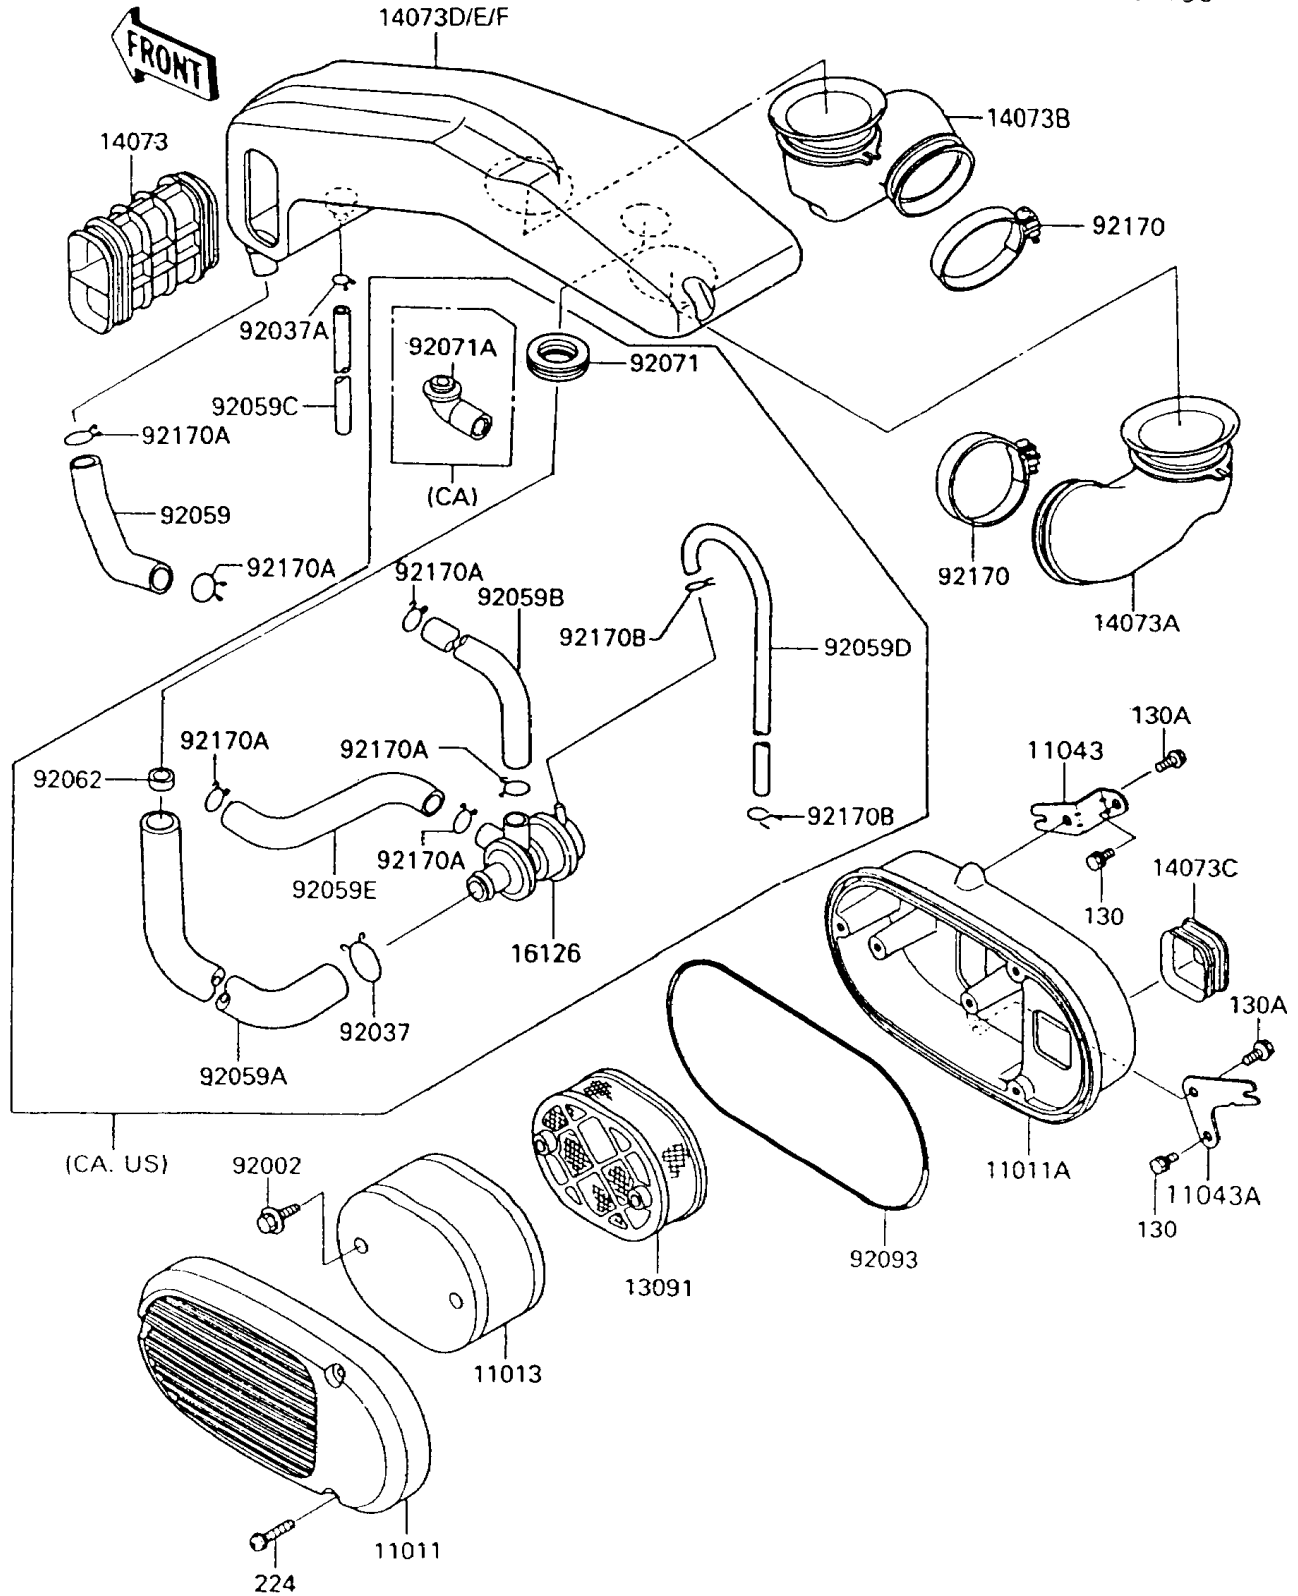

1995 Vulcan 750 PARTS DIAGRAM

Air Cleaner

E1130

1995 Vulcan 750 PARTS LIST

Air Cleaner

ITEM NAME	PART NUMBER	QUANTITY
CASE-AIR FILTER,OUTSIDE (Ref # 11011)	11011-1181	2
CASE-AIR FILTER,INSIDE (Ref # 11011A)	11011-1225	2
ELEMENT-AIR FILTER (Ref # 11013)	11013-1122	2
BRACKET,AIR FILTER CASE (Ref # 11043)	11043-1181	2
BRACKET,AIR FILTER CASE (Ref # 11043A)	11043-1975	2
HOLDER,ELEMENT (Ref # 13091)	13091-1345	2
DUCT,AIR FILTER (Ref # 14073)	14073-1197	2
DUCT,FR,CARBURATOR (Ref # 14073A)	14073-1199	1
DUCT,RR,CARBURATOR (Ref # 14073B)	14073-1200	1
DUCT,INLET (Ref # 14073C)	14073-1209	2
DUCT,MAIN (Ref # 14073D)	14073-1281	1
DUCT,MAIN (Ref # 14073E)	14073-1282	1
VALVE,AIR SWITCH (Ref # 16126)	16126-1139	1
BOLT,6X25 (Ref # 92002)	92002-1137	4
CLAMP,TUBE (Ref # 92037)	92037-1076	1
CLAMP,TUBE (Ref # 92037A)	92037-147	1
TUBE,15X20X116 (Ref # 92059)	92059-1512	1
TUBE,19X25X600 (Ref # 92059A)	92059-1537	1
TUBE (Ref # 92059B)	92059-1587	1
TUBE (Ref # 92059C)	92059-1603	1
TUBE,4X9X330 (Ref # 92059D)	92059-1617	1
TUBE (Ref # 92059E)	92059-1618	1
NOZZLE,7X20.3X10 (Ref # 92062)	92062-1061	1
GROMMET,AIR FILTER (Ref # 92071)	92071-1013	1
GROMMET,AIR FILTER (Ref # 92071A)	92071-1114	1
SEAL,AIR FILTER (Ref # 92093)	92093-1177	2
CLAMP (Ref # 92170)	92170-1444	2
CLAMP,TUBE (Ref # 92170A)	92170-1445	6
BOLT-FLANGED,6X10,BLACK (Ref # 130)	130C0610	4

1995 Vulcan 750 PARTS LIST

Air Cleaner

ITEM NAME	PART NUMBER	QUANTITY
BOLT-FLANGED,6X12 (Ref # 130A)	130C0612	4
SCREW-PAN-WP-CROS (Ref # 224)	224C0630	6
CLAMP (Ref # 92170B)	92170-1450	2