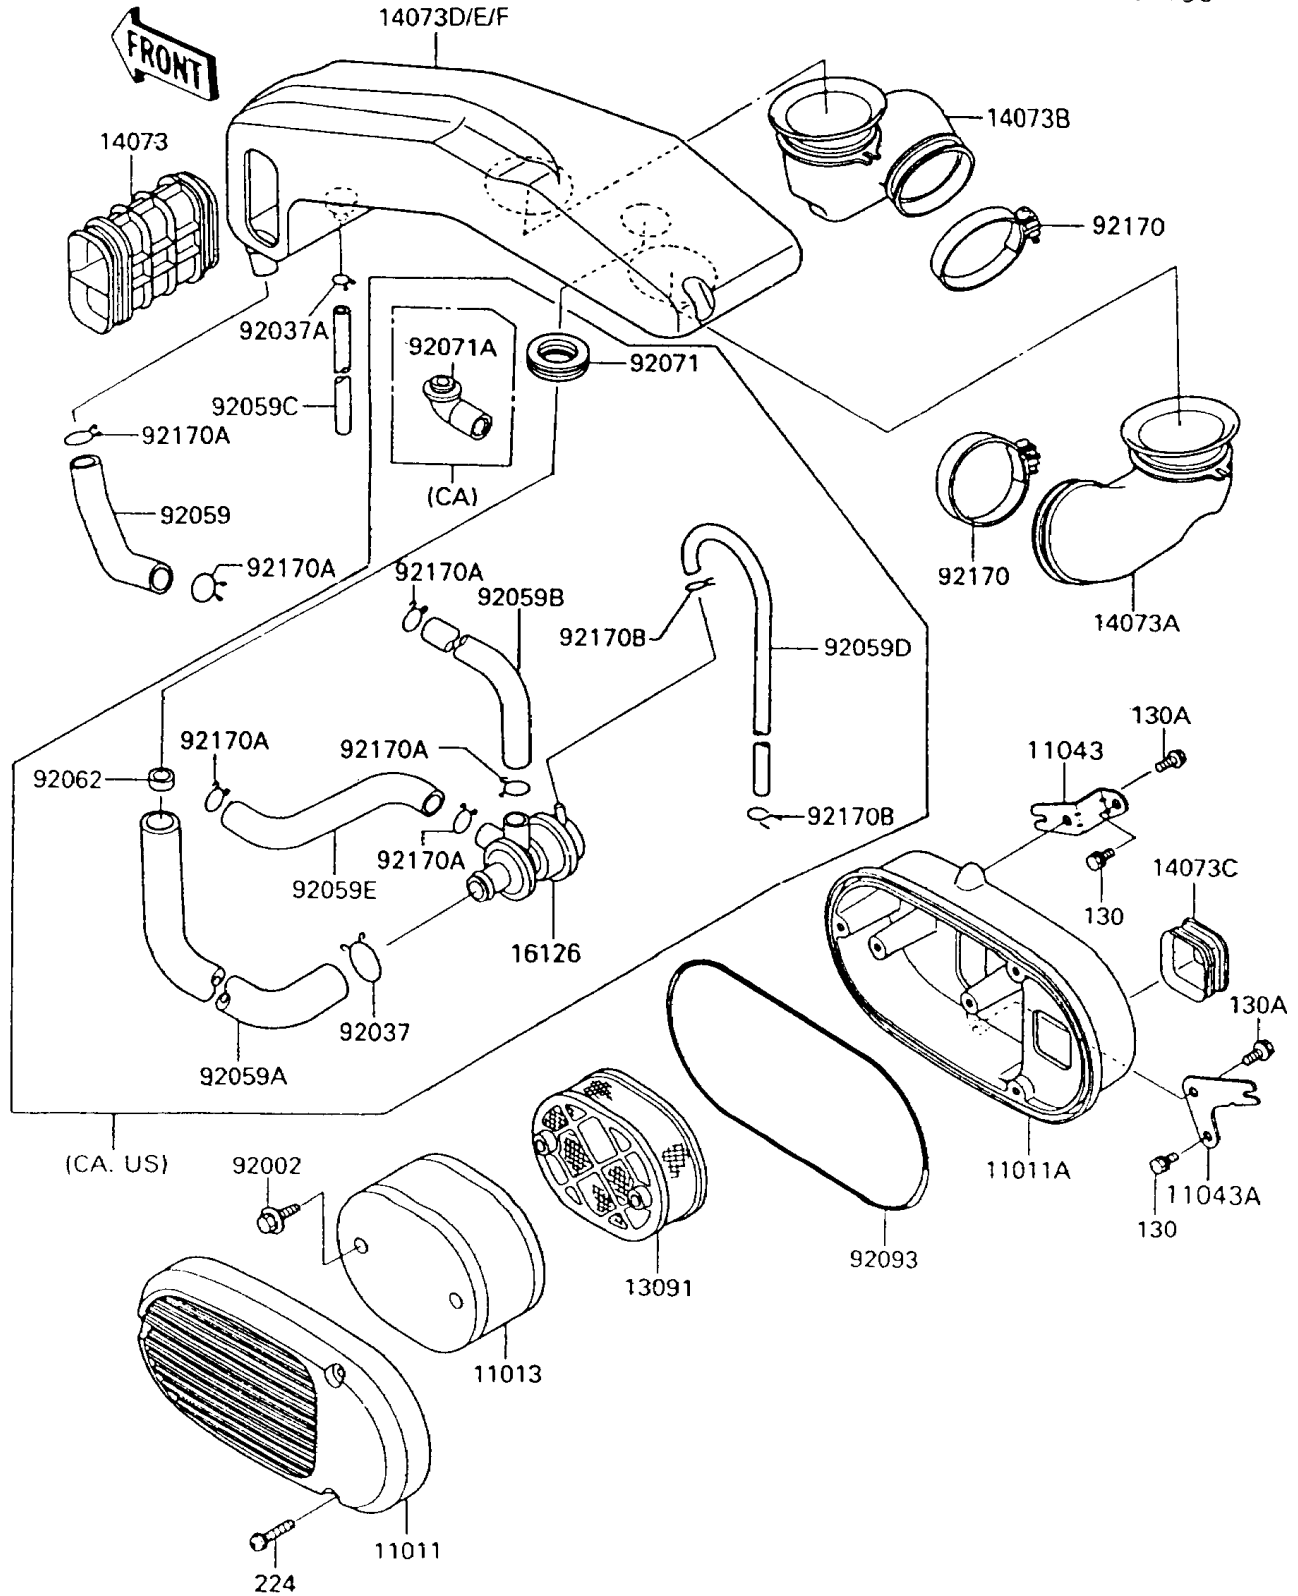

1996 Vulcan 750 PARTS DIAGRAM

Air Cleaner

E1130

1996 Vulcan 750 PARTS LIST

Air Cleaner

ITEM NAME	PART NUMBER	QUANTITY
CASE-AIR FILTER,OUTSIDE (Ref # 11011)	11011-1181	2
CASE-AIR FILTER,INSIDE (Ref # 11011A)	11011-1225	2
ELEMENT-AIR FILTER (Ref # 11013)	11013-1122	2
BRACKET,AIR FILTER CASE (Ref # 11043)	11043-1181	2
BRACKET,AIR FILTER CASE (Ref # 11043A)	11043-1975	2
HOLDER,ELEMENT (Ref # 13091)	13091-1345	2
DUCT,AIR FILTER (Ref # 14073)	14073-1197	2
DUCT,FR,CARBURATOR (Ref # 14073A)	14073-1199	1
DUCT,RR,CARBURATOR (Ref # 14073B)	14073-1200	1
DUCT,INLET (Ref # 14073C)	14073-1209	2
DUCT,MAIN (Ref # 14073D)	14073-1281	1
DUCT,MAIN (Ref # 14073E)	14073-1282	1
VALVE,AIR SWITCH (Ref # 16126)	16126-1139	1
BOLT,6X25 (Ref # 92002)	92002-1137	4
CLAMP,TUBE (Ref # 92037)	92037-1076	1
CLAMP,TUBE (Ref # 92037A)	92037-147	1
TUBE,15X20X116 (Ref # 92059)	92059-1512	1
TUBE,19X25X600 (Ref # 92059A)	92059-1537	1
TUBE (Ref # 92059B)	92059-1587	1
TUBE (Ref # 92059C)	92059-1603	1
TUBE,4X9X330 (Ref # 92059D)	92059-1617	1
TUBE (Ref # 92059E)	92059-1618	1
NOZZLE,7X20.3X10 (Ref # 92062)	92062-1061	1
GROMMET,AIR FILTER (Ref # 92071)	92071-1013	1
GROMMET,AIR FILTER (Ref # 92071A)	92071-1114	1
SEAL,AIR FILTER (Ref # 92093)	92093-1177	2
CLAMP (Ref # 92170)	92170-1444	2
CLAMP,TUBE (Ref # 92170A)	92170-1445	6
BOLT-FLANGED,6X10,BLACK (Ref # 130)	130C0610	4

1996 Vulcan 750 PARTS LIST

Air Cleaner

ITEM NAME	PART NUMBER	QUANTITY
BOLT-FLANGED,6X12 (Ref # 130A)	130C0612	4
SCREW-PAN-WP-CROS (Ref # 224)	224C0630	6
CLAMP (Ref # 92170B)	92170-1450	2