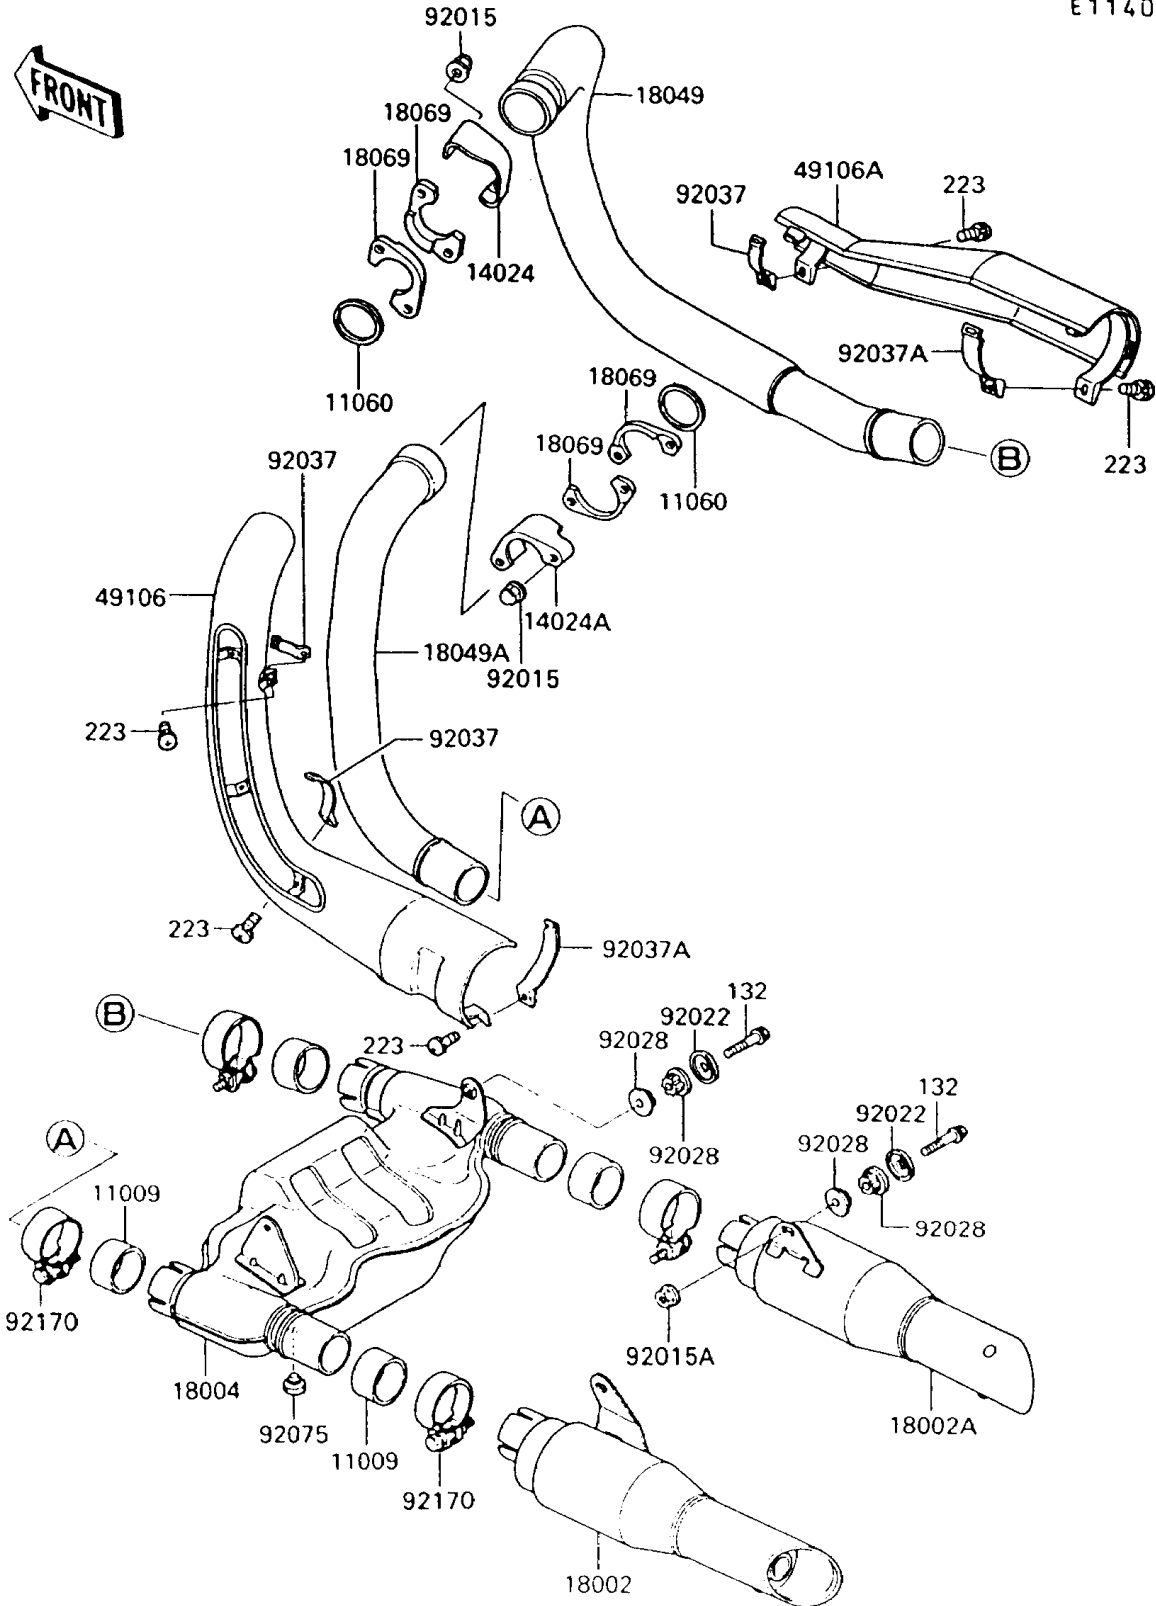

1994 Vulcan 750 PARTS DIAGRAM

Muffler(s)

E1140

1994 Vulcan 750 PARTS LIST

Muffler(s)

ITEM NAME	PART NUMBER	QUANTITY
BOLT-FLANGED-SMALL (Ref # 132)	132E0840	4
SCREW-PAN-WS-CROS (Ref # 223)	223X0620	5
GASKET,EXHAUST PIPE CONNECTING (Ref # 11009)	11009-1666	4
GASKET,EXHAUST PIPE (Ref # 11060)	11060-1119	2
COVER,FR (Ref # 14024)	14024-1091	1
COVER,RR (Ref # 14024A)	14024-1092	1
BODY-COMP-MUFFLER,LH (Ref # 18002)	18002-1701	1
BODY-COMP-MUFFLER,RH (Ref # 18002A)	18002-1702	1
CHAMBER-PREMUFFLER (Ref # 18004)	18004-1055	1
PIPE-EXHAUST,FR (Ref # 18049)	18049-1373	1
PIPE-EXHAUST,RR (Ref # 18049A)	18049-1374	1
HOLDER-EXHAUST PIPE (Ref # 18069)	18069-1061	4
COVER-MUFFLER,LH (Ref # 49106)	49106-1053	1
COVER-MUFFLER,RH (Ref # 49106A)	49106-1054	1
NUT,CAP,8MM (Ref # 92015)	92015-1371	4
NUT,FLANGED,8MM (Ref # 92015A)	92015-1933	2
WASHER,CAP TYPE (Ref # 92022)	92022-1638	4
BUSHING,MUFFLER (Ref # 92028)	92028-1746	8
CLAMP,EXHAUST PIPE COVER (Ref # 92037)	92037-1613	3
CLAMP,MUFFLER COVER (Ref # 92037A)	92037-1615	2
DAMPER (Ref # 92075)	92075-005	1
CLAMP,52MM (Ref # 92170)	92170-1446	4