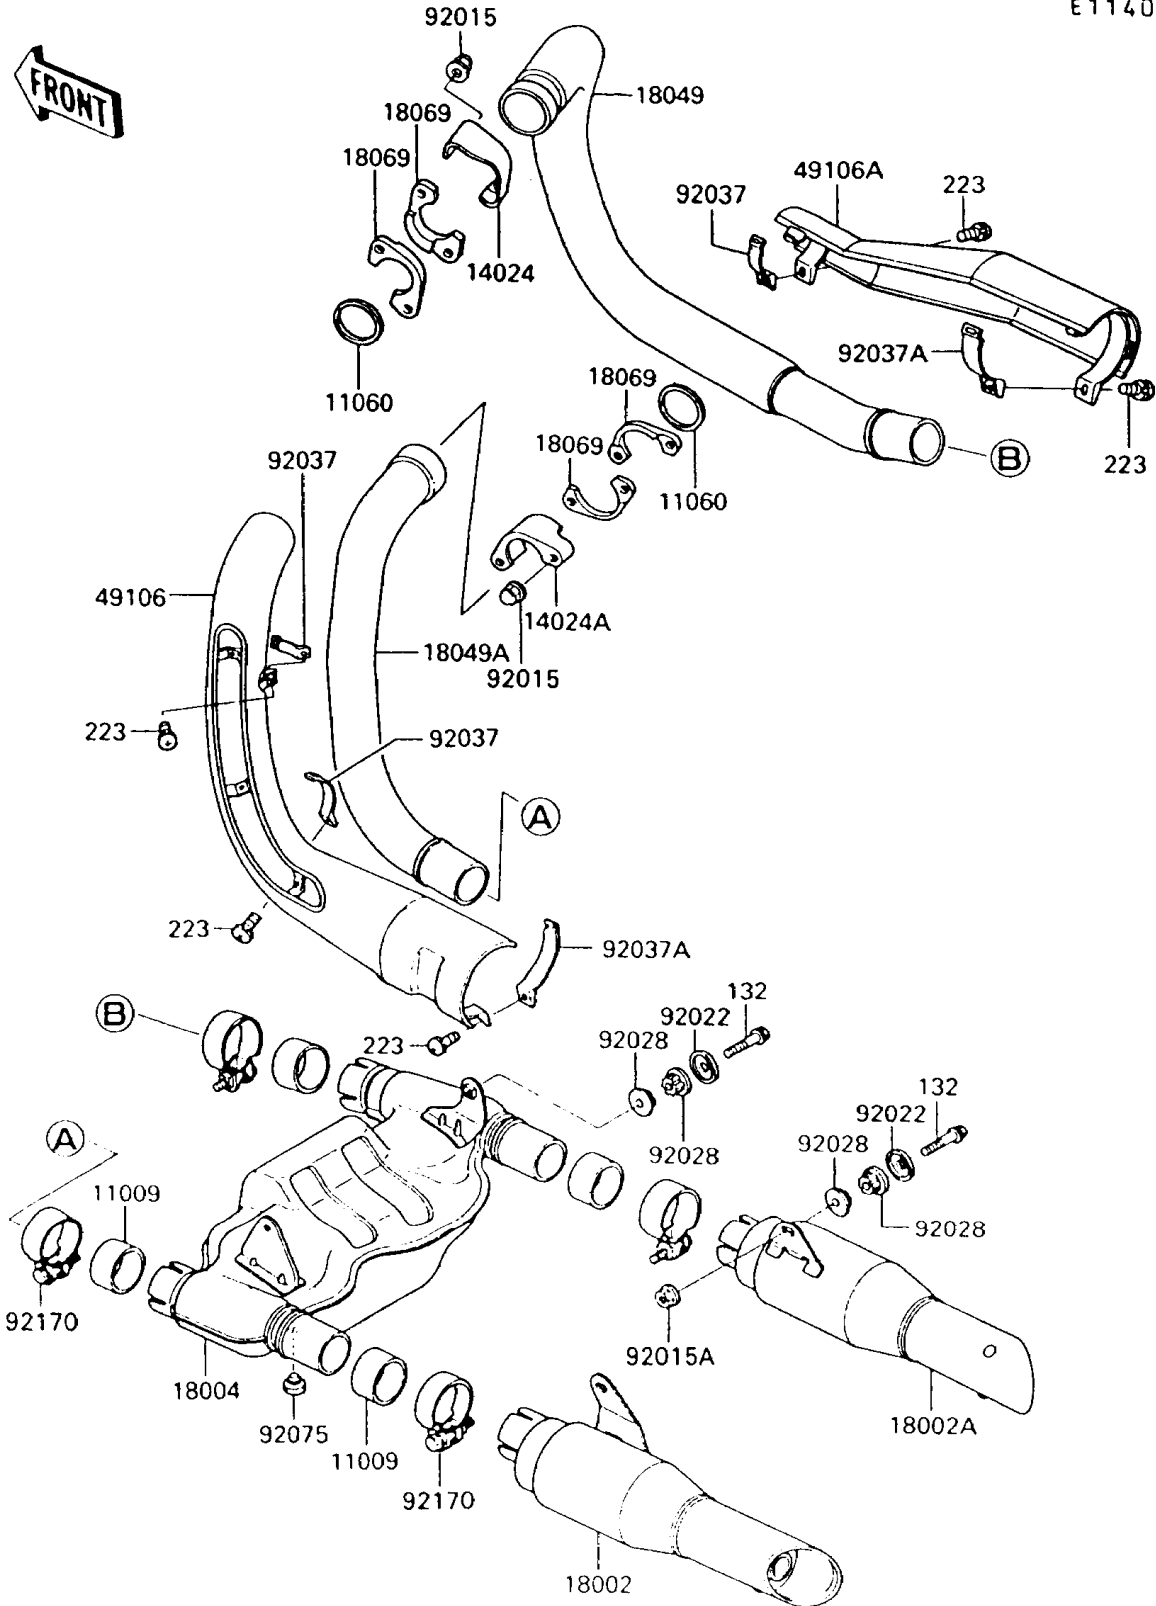

1995 Vulcan 750 PARTS DIAGRAM

Muffler(s)

E1140

1995 Vulcan 750 PARTS LIST

Muffler(s)

ITEM NAME	PART NUMBER	QUANTITY
BOLT-FLANGED-SMALL (Ref # 132)	132E0840	4
SCREW-PAN-WS-CROS (Ref # 223)	223X0620	5
GASKET,EXHAUST PIPE CONNECTING (Ref # 11009)	11009-1666	4
GASKET,EXHAUST PIPE (Ref # 11060)	11060-1119	2
COVER,FR (Ref # 14024)	14024-1091	1
COVER,RR (Ref # 14024A)	14024-1092	1
BODY-COMP-MUFFLER,LH (Ref # 18002)	18002-1701	1
BODY-COMP-MUFFLER,RH (Ref # 18002A)	18002-1702	1
CHAMBER-PREMUFFLER (Ref # 18004)	18004-1055	1
PIPE-EXHAUST,FR (Ref # 18049)	18049-1373	1
PIPE-EXHAUST,RR (Ref # 18049A)	18049-1374	1
HOLDER-EXHAUST PIPE (Ref # 18069)	18069-1061	4
COVER-MUFFLER,LH (Ref # 49106)	49106-1053	1
COVER-MUFFLER,RH (Ref # 49106A)	49106-1054	1
NUT,CAP,8MM (Ref # 92015)	92015-1371	4
NUT,FLANGED,8MM (Ref # 92015A)	92015-1933	2
WASHER,CAP TYPE (Ref # 92022)	92022-1638	4
BUSHING,MUFFLER (Ref # 92028)	92028-1746	8
CLAMP,EXHAUST PIPE COVER (Ref # 92037)	92037-1613	3
CLAMP,MUFFLER COVER (Ref # 92037A)	92037-1615	2
DAMPER (Ref # 92075)	92075-005	1
CLAMP,52MM (Ref # 92170)	92170-1446	4