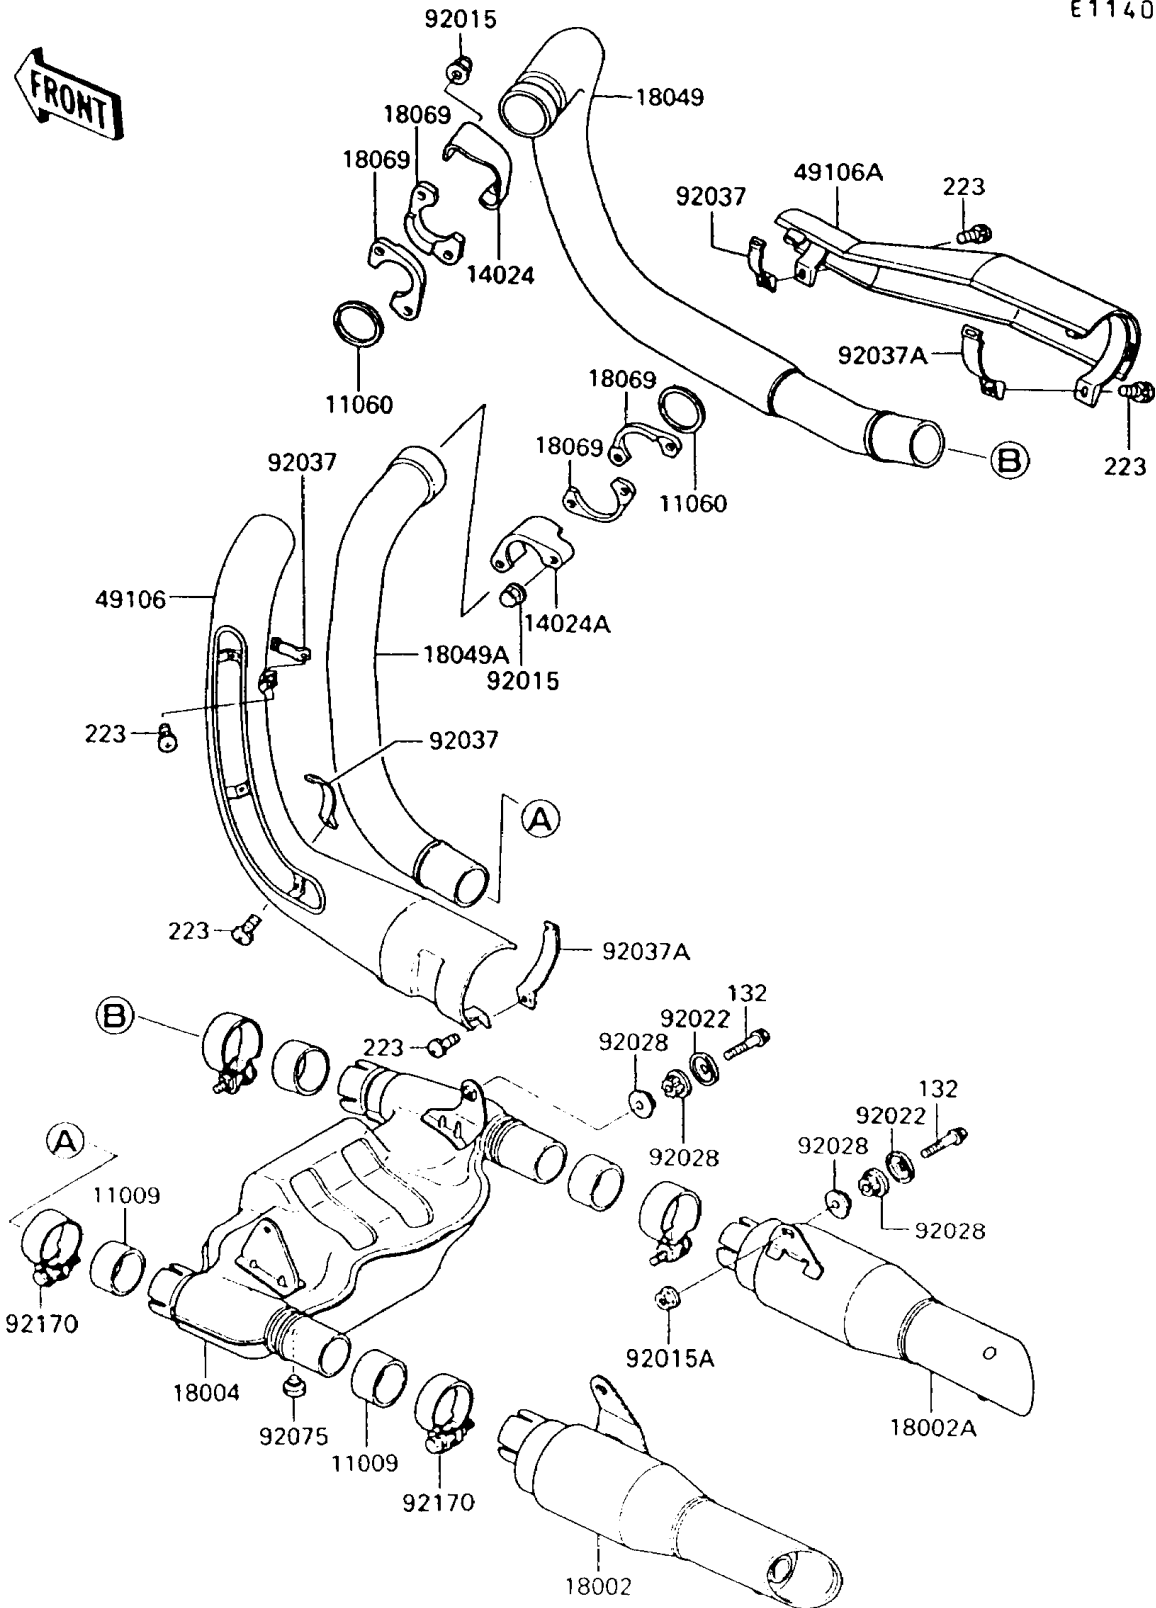

1997 Vulcan 750 PARTS DIAGRAM

Muffler(s)

E1140

1997 Vulcan 750 PARTS LIST

Muffler(s)

ITEM NAME	PART NUMBER	QUANTITY
BOLT-FLANGED-SMALL (Ref # 132)	132E0840	4
SCREW-PAN-WS-CROS (Ref # 223)	223X0620	5
GASKET,EXHAUST PIPE CONNECTING (Ref # 11009)	11009-1666	4
GASKET,EXHAUST PIPE (Ref # 11060)	11060-1119	2
COVER,FR (Ref # 14024)	14024-1091	1
COVER,RR (Ref # 14024A)	14024-1092	1
BODY-COMP-MUFFLER,LH (Ref # 18002)	18002-1701	1
BODY-COMP-MUFFLER,RH (Ref # 18002A)	18002-1702	1
CHAMBER-PREMUFFLER (Ref # 18004)	18004-1055	1
PIPE-EXHAUST,FR (Ref # 18049)	18049-1373	1
PIPE-EXHAUST,RR (Ref # 18049A)	18049-1374	1
HOLDER-EXHAUST PIPE (Ref # 18069)	18069-1061	4
COVER-MUFFLER,LH (Ref # 49106)	49106-1053	1
COVER-MUFFLER,RH (Ref # 49106A)	49106-1054	1
NUT,CAP,8MM (Ref # 92015)	92015-1371	4
NUT,FLANGED,8MM (Ref # 92015A)	92015-1933	2
WASHER,CAP TYPE (Ref # 92022)	92022-1638	4
BUSHING,MUFFLER (Ref # 92028)	92028-1746	8
CLAMP,EXHAUST PIPE COVER (Ref # 92037)	92037-1613	3
CLAMP,MUFFLER COVER (Ref # 92037A)	92037-1615	2
DAMPER (Ref # 92075)	92075-005	1
CLAMP,52MM (Ref # 92170)	92170-1446	4