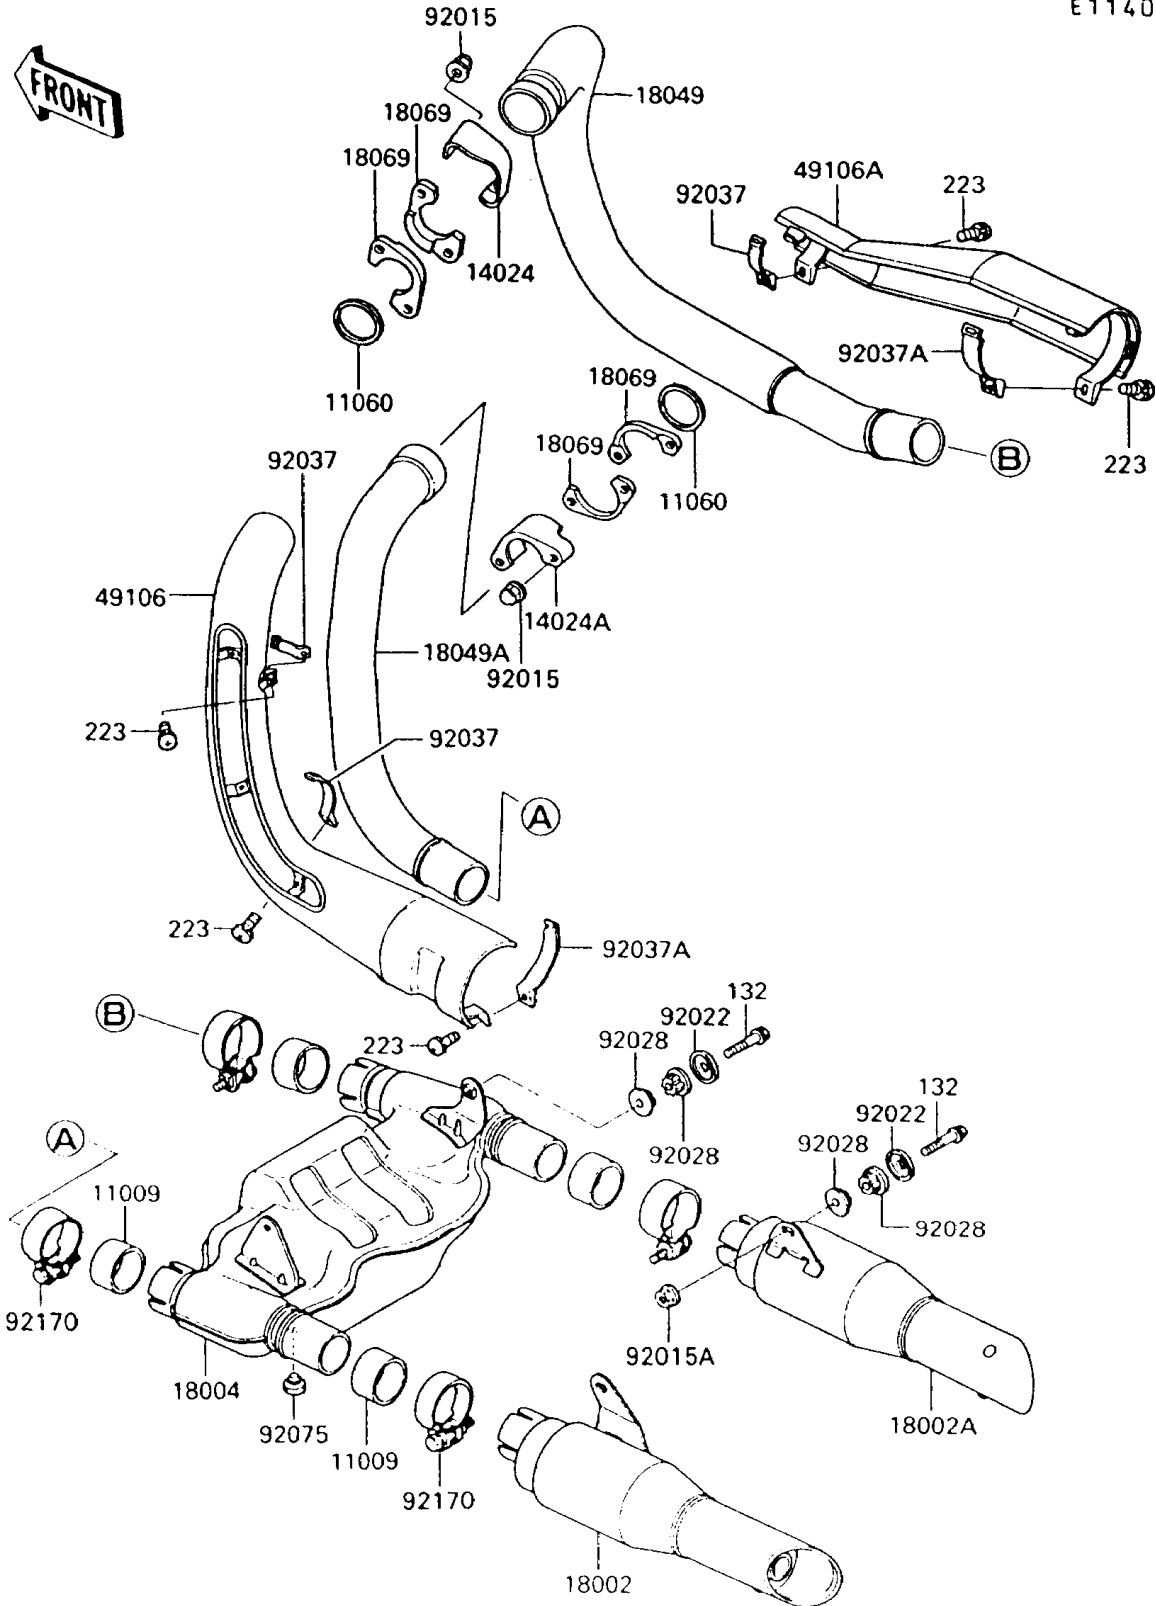

1998 Vulcan 750 PARTS DIAGRAM

Muffler(s)

E1140

1998 Vulcan 750 PARTS LIST

Muffler(s)

ITEM NAME	PART NUMBER	QUANTITY
BOLT-FLANGED-SMALL (Ref # 132)	132E0840	4
SCREW-PAN-WS-CROS (Ref # 223)	223X0620	5
GASKET,EXHAUST PIPE CONNECTING (Ref # 11009)	11009-1666	4
GASKET,EXHAUST PIPE (Ref # 11060)	11060-1119	2
COVER,FR (Ref # 14024)	14024-1091	1
COVER,RR (Ref # 14024A)	14024-1092	1
BODY-COMP-MUFFLER,LH (Ref # 18002)	18002-1701	1
BODY-COMP-MUFFLER,RH (Ref # 18002A)	18002-1702	1
CHAMBER-PREMUFFLER (Ref # 18004)	18004-1055	1
PIPE-EXHAUST,FR (Ref # 18049)	18049-1373	1
PIPE-EXHAUST,RR (Ref # 18049A)	18049-1374	1
HOLDER-EXHAUST PIPE (Ref # 18069)	18069-1061	4
COVER-MUFFLER,LH (Ref # 49106)	49106-1053	1
COVER-MUFFLER,RH (Ref # 49106A)	49106-1054	1
NUT,CAP,8MM (Ref # 92015)	92015-1371	4
NUT,FLANGED,8MM (Ref # 92015A)	92015-1933	2
WASHER,CAP TYPE (Ref # 92022)	92022-1638	4
BUSHING,MUFFLER (Ref # 92028)	92028-1746	8
CLAMP,EXHAUST PIPE COVER (Ref # 92037)	92037-1613	3
CLAMP,MUFFLER COVER (Ref # 92037A)	92037-1615	2
DAMPER (Ref # 92075)	92075-005	1
CLAMP,52MM (Ref # 92170)	92170-1446	4