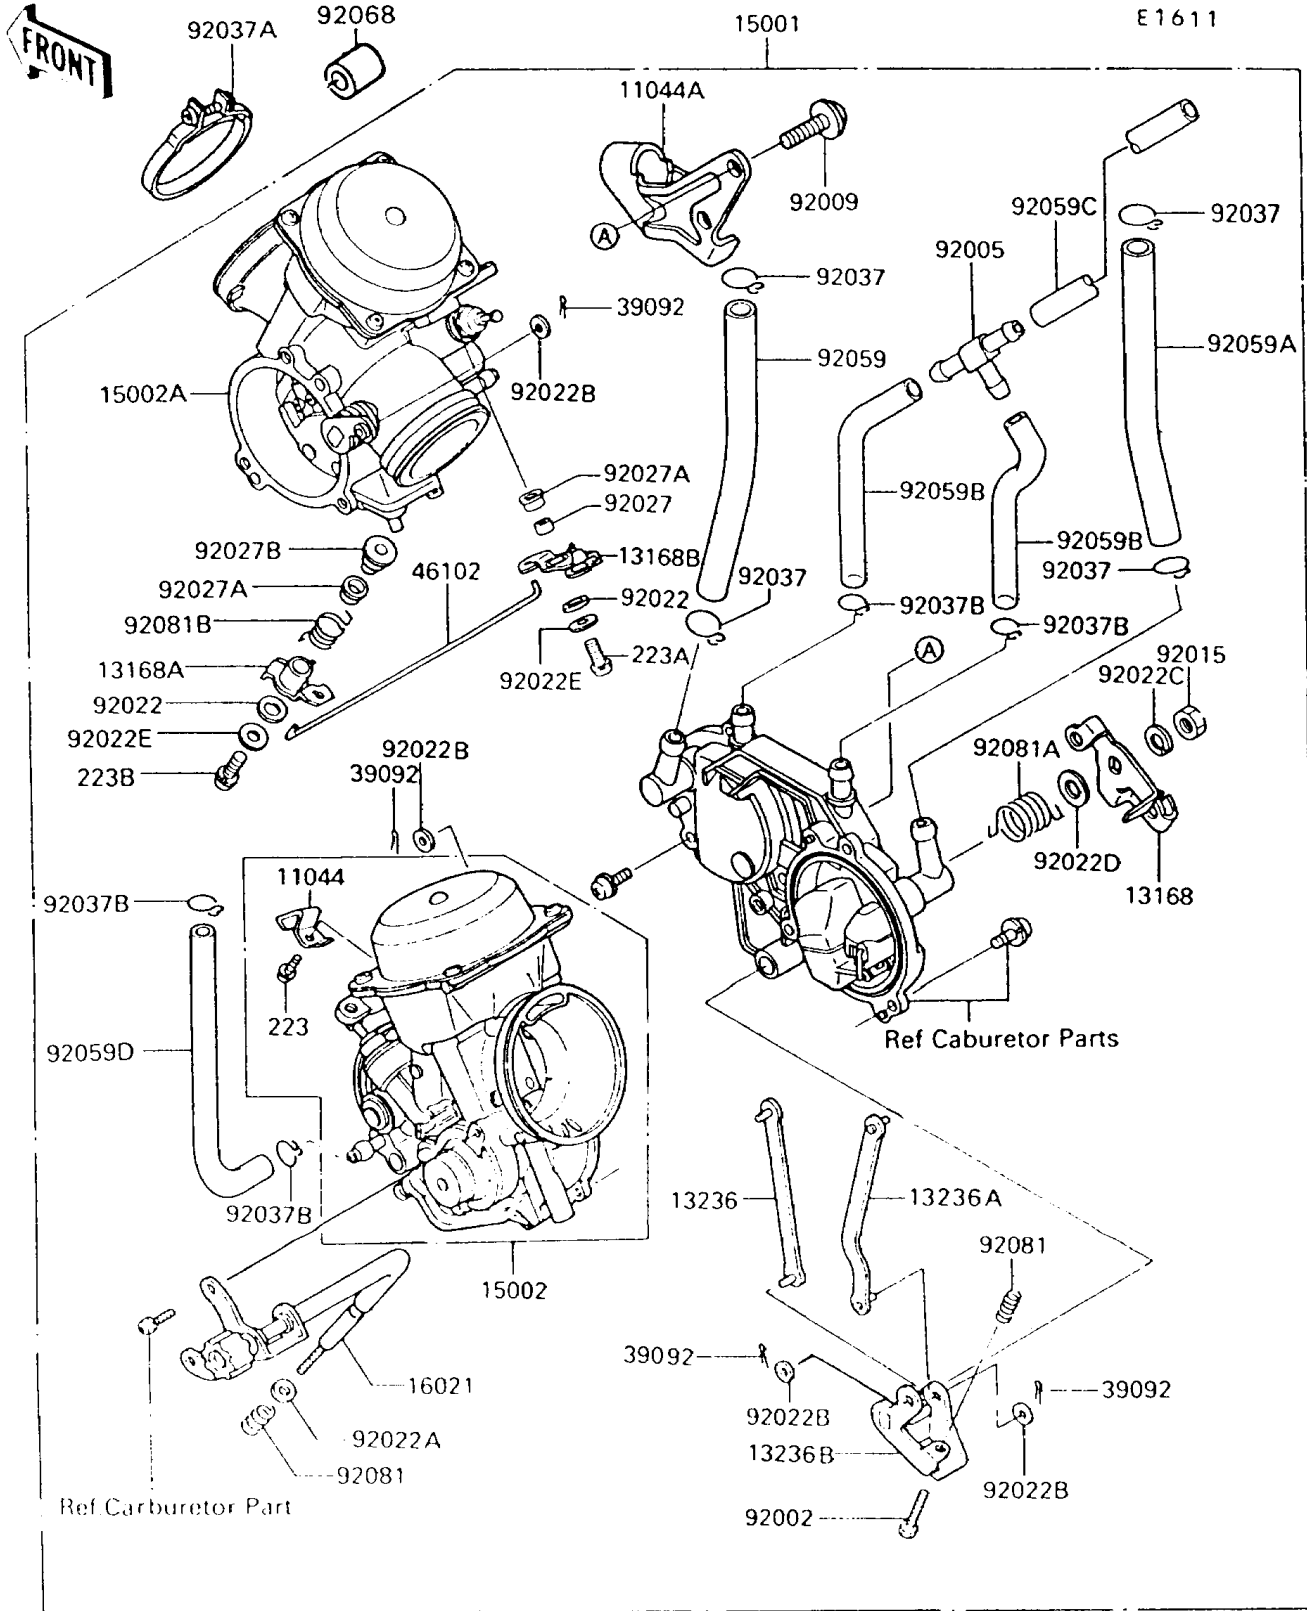

1994 Vulcan 750 PARTS DIAGRAM

Carburetor

1994 Vulcan 750 PARTS LIST

Carburetor

ITEM NAME	PART NUMBER	QUANTITY
BRACKET (Ref # 11044)	11044-1152	1
BRACKET,THROTTLE CABLE (Ref # 11044A)	11044-1351	1
LEVER,THROTTLE (Ref # 13168)	13168-1262	1
LEVER,PLUNGER,FR (Ref # 13168A)	13168-1275	1
LEVER,PLUNGER,RR (Ref # 13168B)	13168-1276	1
LEVER-COMP,FR (Ref # 13236)	13236-1130	1
LEVER-COMP,RR (Ref # 13236A)	13236-1131	1
LEVER-COMP,THROTTLE (Ref # 13236B)	13236-1132	1
CARBURETOR-ASSY (Ref # 15001)	15001-1306	1
CARBURETOR,FR (Ref # 15002)	15002-1394	1
CARBURETOR,RR (Ref # 15002A)	15002-1395	1
SCREW-THROTTLE STOP (Ref # 16021)	16021-1112	1
PIN-HAIR (Ref # 39092)	39092-1051	4
ROD,STARTER (Ref # 46102)	46102-1141	1
BOLT,THROTTLE ADJUST (Ref # 92002)	92002-1556	1
FITTING,T-TYPE (Ref # 92005)	92005-1135	1
SCREW,5X10 (Ref # 92009)	92009-1365	1
NUT,LOCK (Ref # 92015)	92015-1526	1
WASHER,6.1X11X0.8,POLYACETAL (Ref # 92022)	92022-1199	2
WASHER,PLAIN,STOP SPRING (Ref # 92022A)	92022-1480	1
WASHER,3.1X8X0.5,POLYACETAL (Ref # 92022B)	92022-1676	4
WASHER,SPRING (Ref # 92022C)	92022-1708	1
WASHER,8X16X1.1 (Ref # 92022D)	92022-1709	1
WASHER,4X10X1.5 (Ref # 92022E)	92022-1721	2
COLLAR (Ref # 92027)	92027-1917	1
COLLAR (Ref # 92027A)	92027-1918	2
COLLAR (Ref # 92027B)	92027-1919	1
CLAMP,FUEL HOSE (Ref # 92037)	92037-1158	4
CLAMP (Ref # 92037A)	92037-1637	2

1994 Vulcan 750 PARTS LIST

Carburetor

ITEM NAME	PART NUMBER	QUANTITY
CLAMP,TUBE (Ref # 92037B)	92037-1682	4
TUBE,FUEL,7.3X12.5X200 (Ref # 92059)	92059-1029	1
TUBE,7.3X12.5X260 (Ref # 92059A)	92059-1492	1
TUBE,7X11X55 (Ref # 92059B)	92059-1612	2
TUBE,7X11X260 (Ref # 92059C)	92059-1613	1
TUBE,5.3X10.5X100 (Ref # 92059D)	92059-1623	1
PLUG,12X25 (Ref # 92068)	92068-006	1
SPRING,THROTTLE STOP SCREW (Ref # 92081)	92081-1617	2
SPRING,THROTTLE LEVER (Ref # 92081A)	92081-1841	1
SPRING,PLUNGER LEVER (Ref # 92081B)	92081-1842	1
SCREW-PAN-WS-CROS (Ref # 223)	223D0408	1
SCREW-PAN-WS-CROS (Ref # 223A)	223D0414	1
SCREW-PAN-WS-CROS (Ref # 223B)	223D0420	1