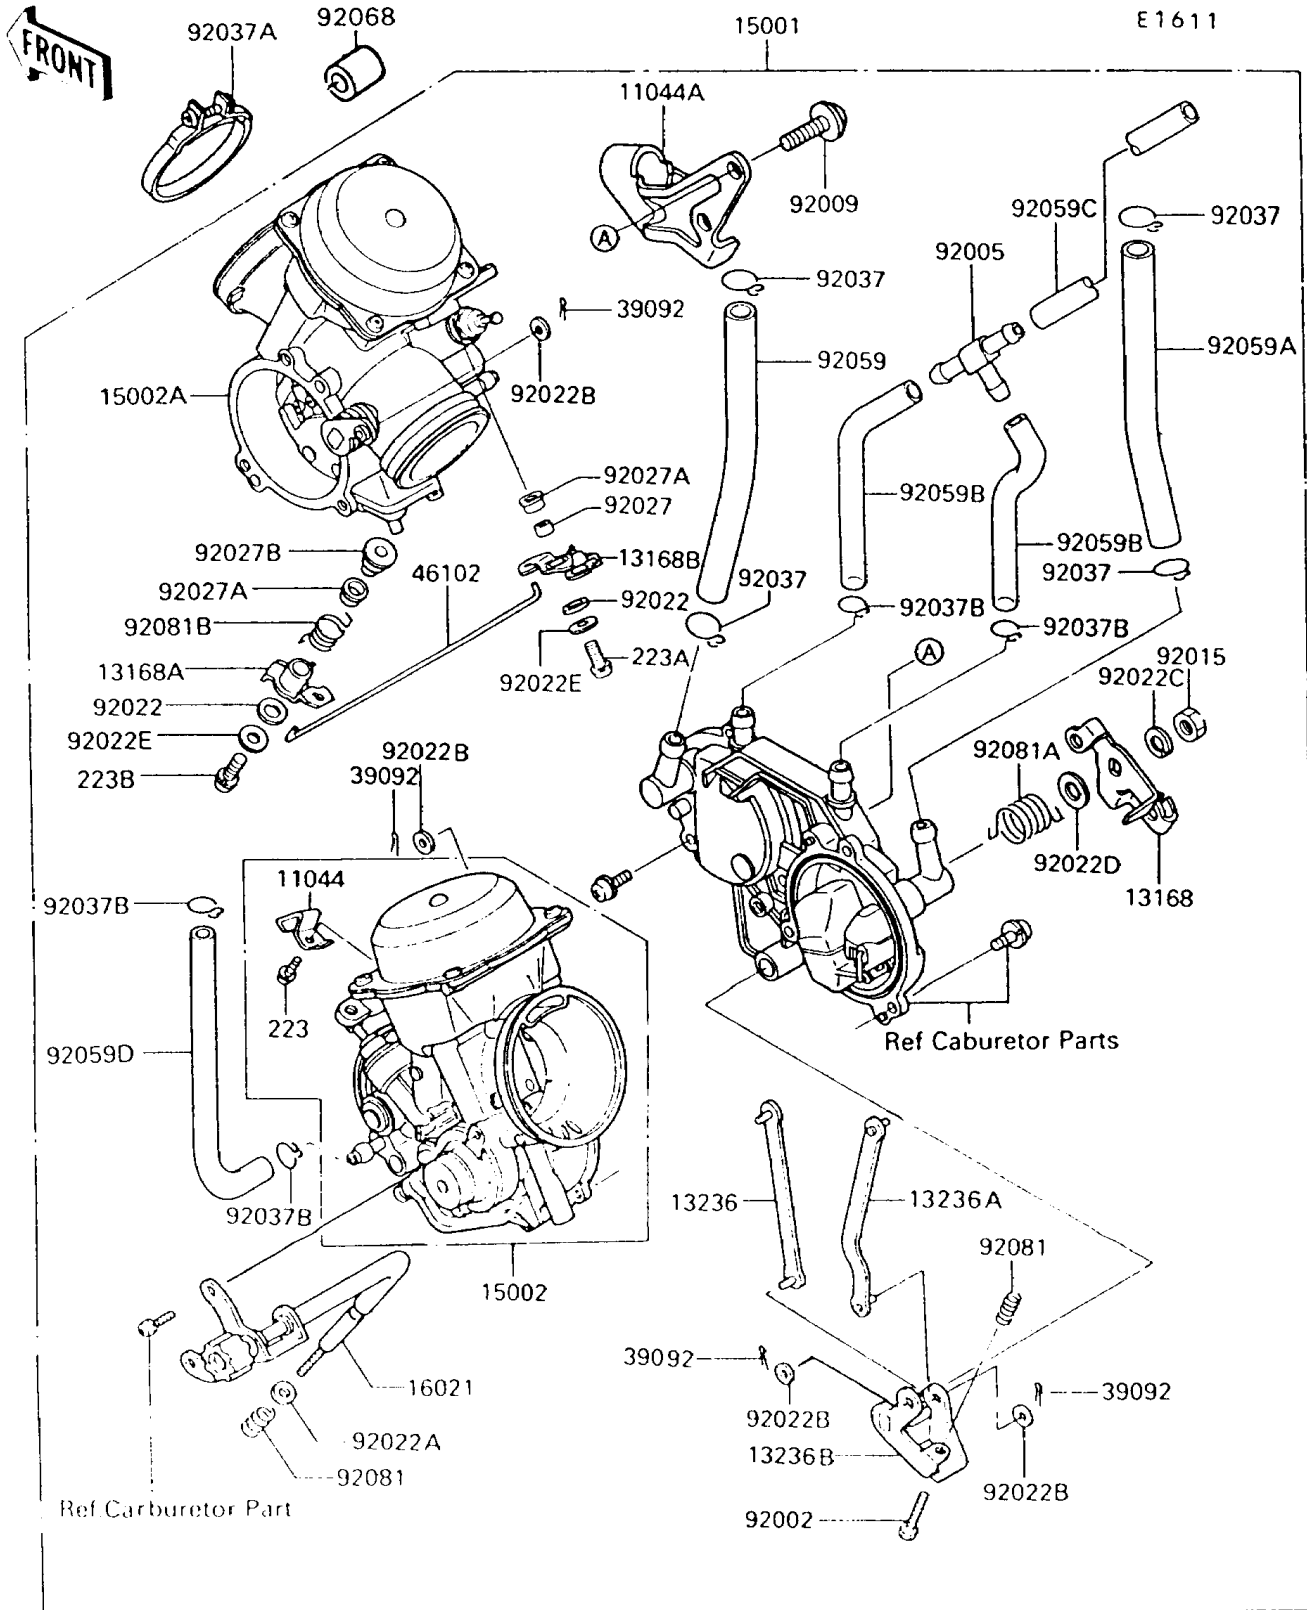

1995 Vulcan 750 PARTS DIAGRAM

Carburetor

1995 Vulcan 750 PARTS LIST

Carburetor

ITEM NAME	PART NUMBER	QUANTITY
BRACKET (Ref # 11044)	11044-1152	1
BRACKET,THROTTLE CABLE (Ref # 11044A)	11044-1351	1
LEVER,THROTTLE (Ref # 13168)	13168-1262	1
LEVER,PLUNGER,FR (Ref # 13168A)	13168-1275	1
LEVER,PLUNGER,RR (Ref # 13168B)	13168-1276	1
LEVER-COMP,FR (Ref # 13236)	13236-1130	1
LEVER-COMP,RR (Ref # 13236A)	13236-1131	1
LEVER-COMP,THROTTLE (Ref # 13236B)	13236-1132	1
CARBURETOR-ASSY (Ref # 15001)	15001-1306	1
CARBURETOR,FR (Ref # 15002)	15002-1394	1
CARBURETOR,RR (Ref # 15002A)	15002-1395	1
SCREW-THROTTLE STOP (Ref # 16021)	16021-1112	1
PIN-HAIR (Ref # 39092)	39092-1051	4
ROD,STARTER (Ref # 46102)	46102-1141	1
BOLT,THROTTLE ADJUST (Ref # 92002)	92002-1556	1
FITTING,T-TYPE (Ref # 92005)	92005-1135	1
SCREW,5X10 (Ref # 92009)	92009-1365	1
NUT,LOCK (Ref # 92015)	92015-1526	1
WASHER,6.1X11X0.8,POLYACETAL (Ref # 92022)	92022-1199	2
WASHER,PLAIN,STOP SPRING (Ref # 92022A)	92022-1480	1
WASHER,3.1X8X0.5,POLYACETAL (Ref # 92022B)	92022-1676	4
WASHER,SPRING (Ref # 92022C)	92022-1708	1
WASHER,8X16X1.1 (Ref # 92022D)	92022-1709	1
WASHER,4X10X1.5 (Ref # 92022E)	92022-1721	2
COLLAR (Ref # 92027)	92027-1917	1
COLLAR (Ref # 92027A)	92027-1918	2
COLLAR (Ref # 92027B)	92027-1919	1
CLAMP,FUEL HOSE (Ref # 92037)	92037-1158	4
CLAMP (Ref # 92037A)	92037-1637	2

1995 Vulcan 750 PARTS LIST

Carburetor

ITEM NAME	PART NUMBER	QUANTITY
CLAMP,TUBE (Ref # 92037B)	92037-1682	4
TUBE,FUEL,7.3X12.5X200 (Ref # 92059)	92059-1029	1
TUBE,7.3X12.5X260 (Ref # 92059A)	92059-1492	1
TUBE,7X11X55 (Ref # 92059B)	92059-1612	2
TUBE,7X11X260 (Ref # 92059C)	92059-1613	1
TUBE,5.3X10.5X100 (Ref # 92059D)	92059-1623	1
SPRING,THROTTLE STOP SCREW (Ref # 92081)	92081-1617	2
SPRING,THROTTLE LEVER (Ref # 92081A)	92081-1841	1
SPRING,PLUNGER LEVER (Ref # 92081B)	92081-1842	1
SCREW-PAN-WS-CROS (Ref # 223)	223D0408	1
SCREW-PAN-WS-CROS (Ref # 223A)	223D0414	1
SCREW-PAN-WS-CROS (Ref # 223B)	223D0420	1