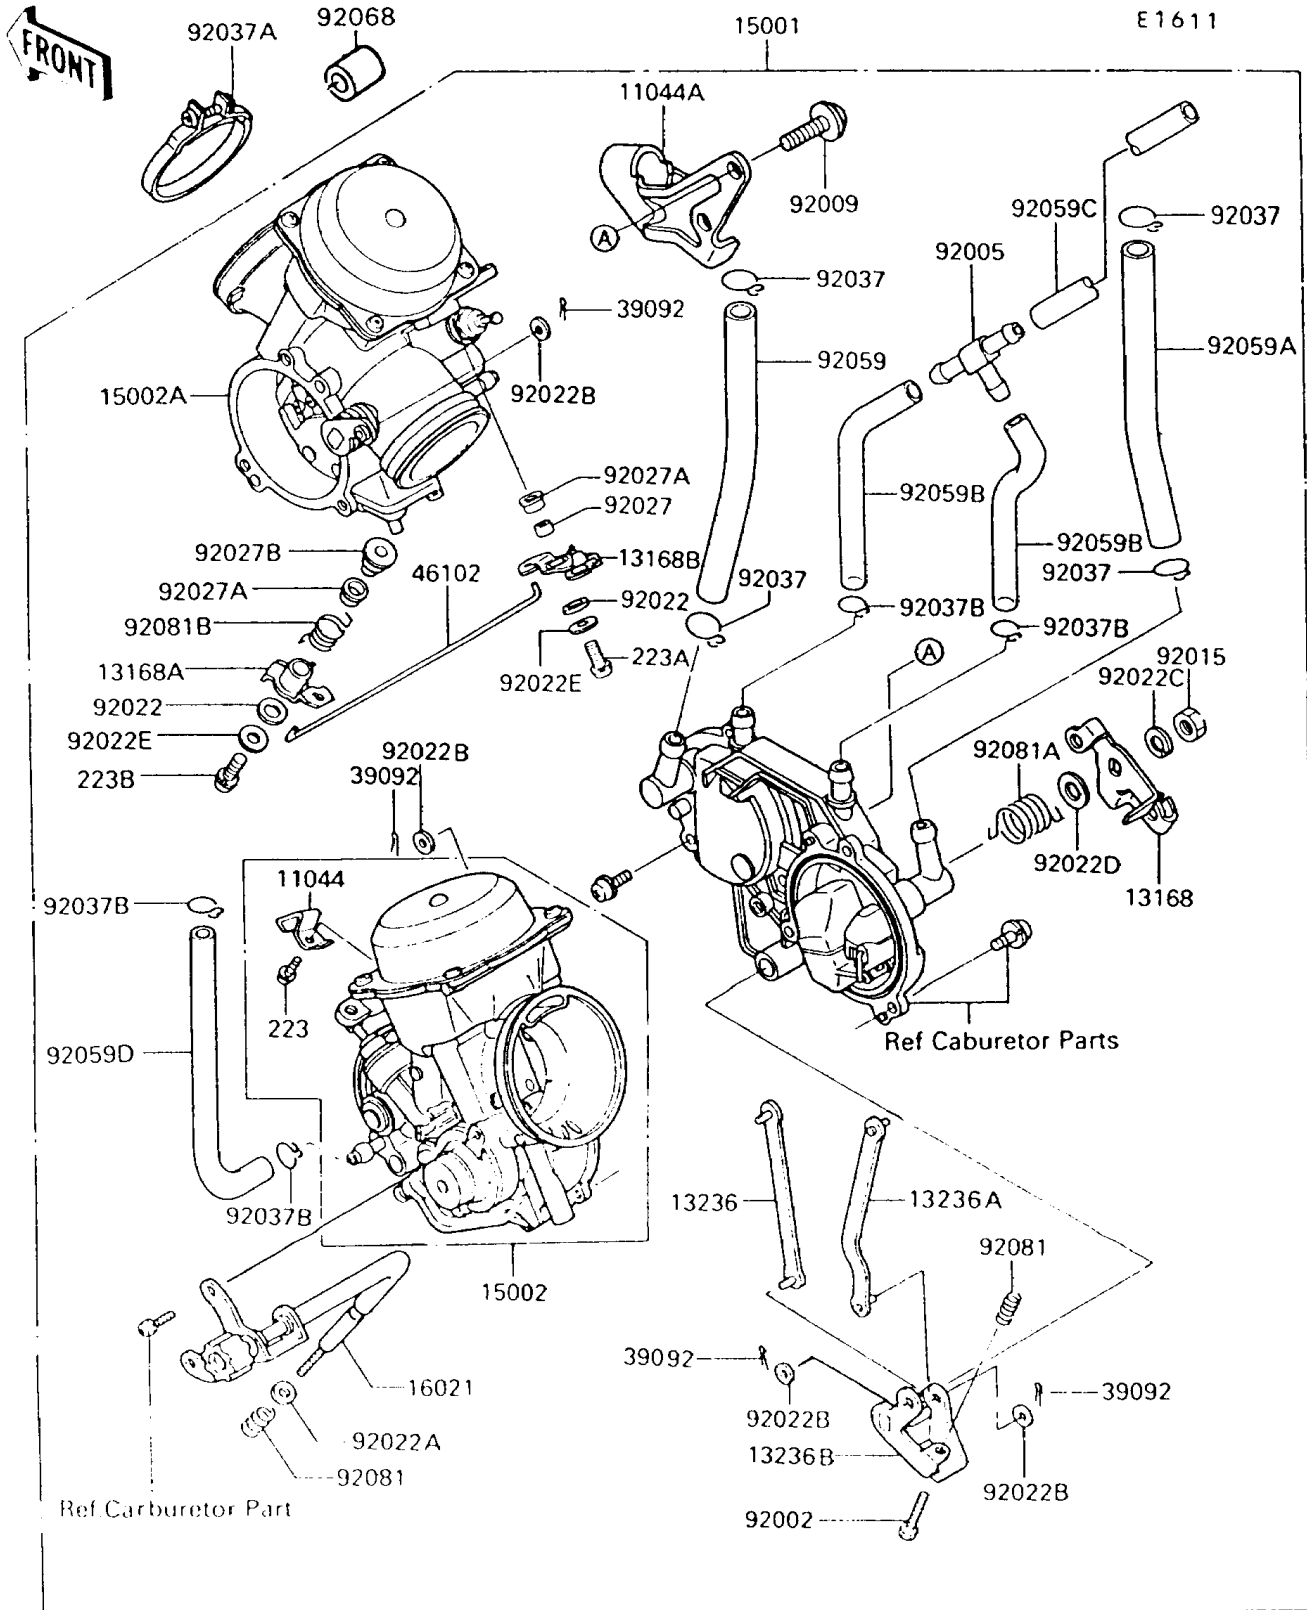

# 1996 Vulcan 750 PARTS DIAGRAM

Carburetor

## Carburetor

ITEM NAME	PART NUMBER	QUANTITY
BRACKET (Ref # 11044)	11044-1152	1
BRACKET,THROTTLE CABLE (Ref # 11044A)	11044-1351	1
LEVER,THROTTLE (Ref # 13168)	13168-1262	1
LEVER,PLUNGER,FR (Ref # 13168A)	13168-1275	1
LEVER,PLUNGER,RR (Ref # 13168B)	13168-1276	1
LEVER-COMP,FR (Ref # 13236)	13236-1130	1
LEVER-COMP,RR (Ref # 13236A)	13236-1131	1
LEVER-COMP,THROTTLE (Ref # 13236B)	13236-1132	1
CARBURETOR-ASSY (Ref # 15001)	15001-1306	1
CARBURETOR,FR (Ref # 15002)	15002-1394	1
CARBURETOR,RR (Ref # 15002A)	15002-1395	1
SCREW-THROTTLE STOP (Ref # 16021)	16021-1112	1
PIN-HAIR (Ref # 39092)	39092-1051	4
ROD,STARTER (Ref # 46102)	46102-1141	1
BOLT,THROTTLE ADJUST (Ref # 92002)	92002-1556	1
FITTING,T-TYPE (Ref # 92005)	92005-1135	1
SCREW,5X10 (Ref # 92009)	92009-1365	1
NUT,LOCK (Ref # 92015)	92015-1526	1
WASHER,6.1X11X0.8,POLYACETAL (Ref # 92022)	92022-1199	2
WASHER,PLAIN,STOP SPRING (Ref # 92022A)	92022-1480	1
WASHER,3.1X8X0.5,POLYACETAL (Ref # 92022B)	92022-1676	4
WASHER,SPRING (Ref # 92022C)	92022-1708	1
WASHER,8X16X1.1 (Ref # 92022D)	92022-1709	1
WASHER,4X10X1.5 (Ref # 92022E)	92022-1721	2
COLLAR (Ref # 92027)	92027-1917	1
COLLAR (Ref # 92027A)	92027-1918	2
COLLAR (Ref # 92027B)	92027-1919	1
CLAMP,FUEL HOSE (Ref # 92037)	92037-1158	4
CLAMP (Ref # 92037A)	92037-1637	2

# 1996 Vulcan 750 PARTS LIST

## Carburetor

ITEM NAME	PART NUMBER	QUANTITY
CLAMP,TUBE (Ref # 92037B)	92037-1682	4
TUBE,FUEL,7.3X12.5X200 (Ref # 92059)	92059-1029	1
TUBE,7.3X12.5X260 (Ref # 92059A)	92059-1492	1
TUBE,7X11X55 (Ref # 92059B)	92059-1612	2
TUBE,7X11X260 (Ref # 92059C)	92059-1613	1
TUBE,5.3X10.5X100 (Ref # 92059D)	92059-1623	1
SPRING,THROTTLE STOP SCREW (Ref # 92081)	92081-1617	2
SPRING,THROTTLE LEVER (Ref # 92081A)	92081-1841	1
SPRING,PLUNGER LEVER (Ref # 92081B)	92081-1842	1
SCREW-PAN-WS-CROS (Ref # 223)	223D0408	1
SCREW-PAN-WS-CROS (Ref # 223A)	223D0414	1
SCREW-PAN-WS-CROS (Ref # 223B)	223D0420	1