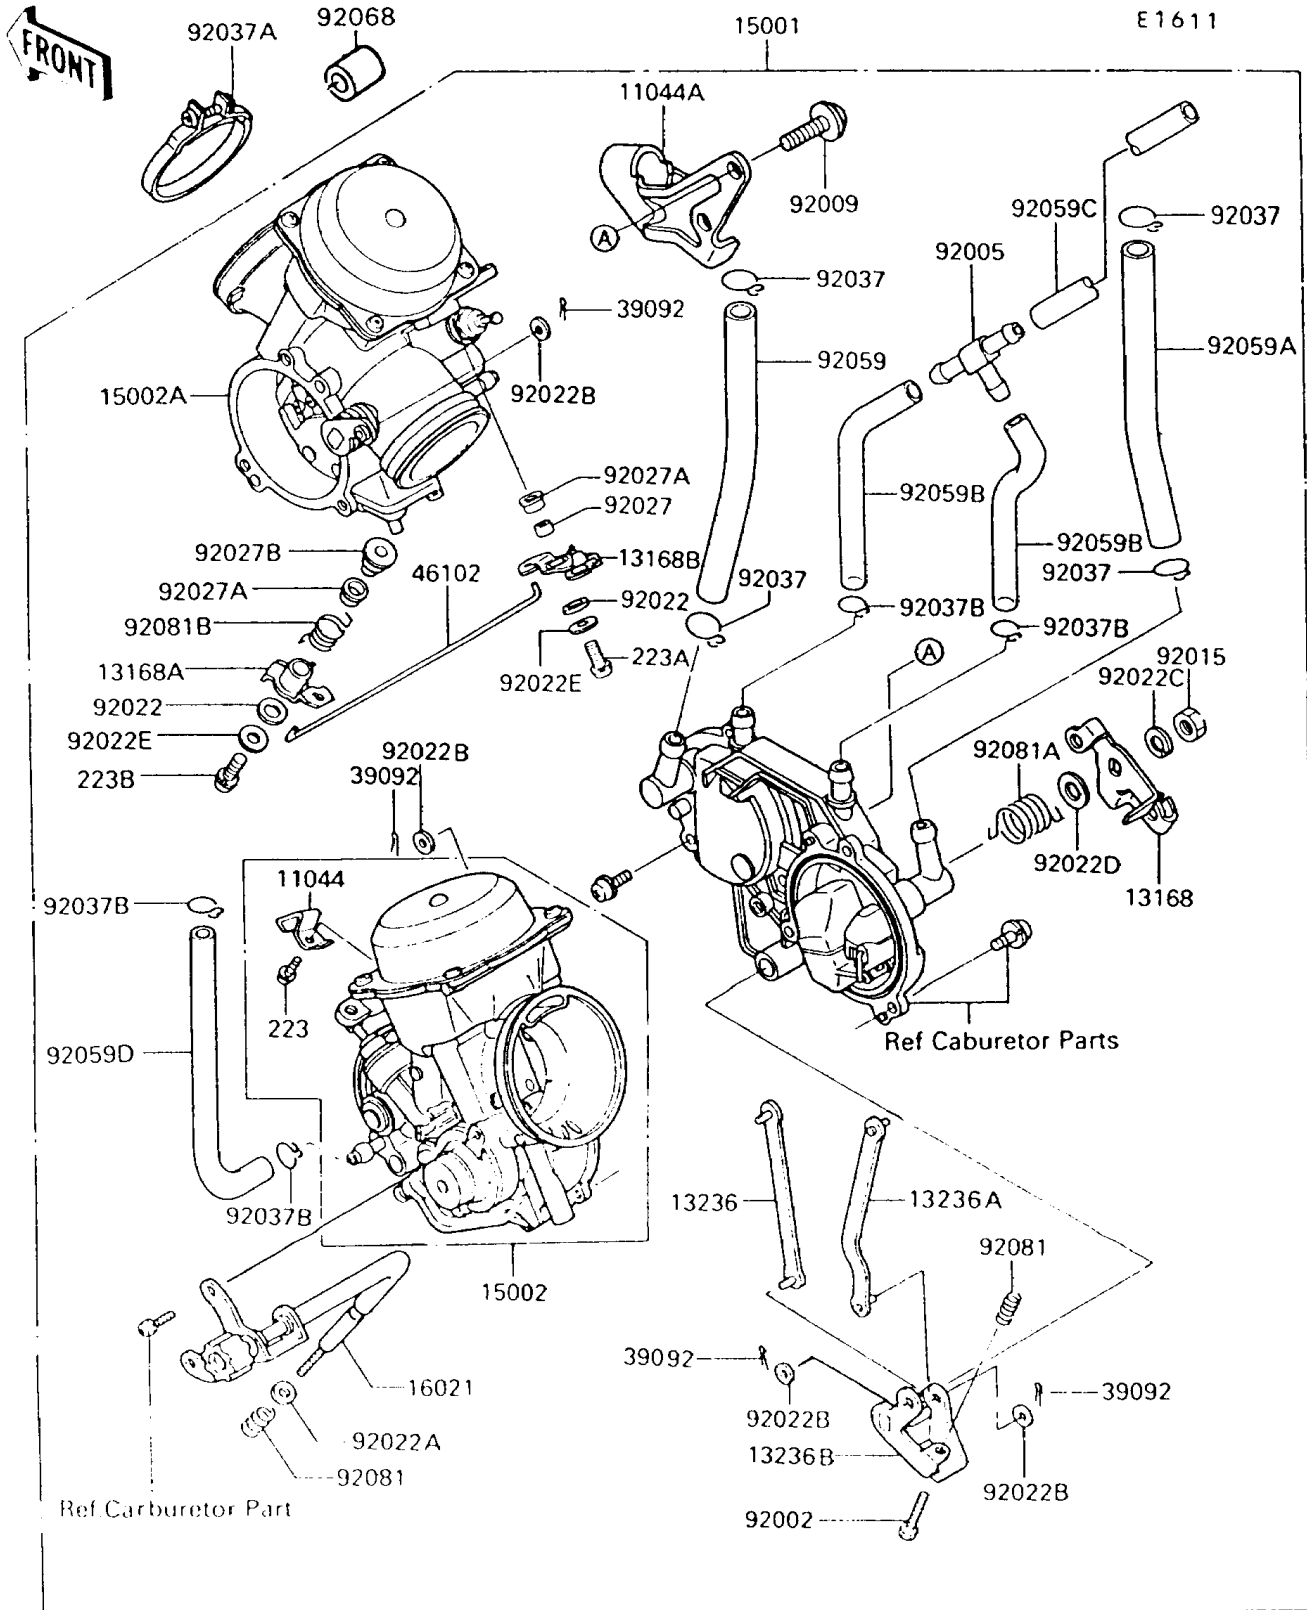

1998 Vulcan 750 PARTS DIAGRAM

Carburetor

1998 Vulcan 750 PARTS LIST

Carburetor

ITEM NAME	PART NUMBER	QUANTITY
BRACKET (Ref # 11044)	11044-1152	1
BRACKET,THROTTLE CABLE (Ref # 11044A)	11044-1351	1
LEVER,THROTTLE (Ref # 13168)	13168-1262	1
LEVER,PLUNGER,FR (Ref # 13168A)	13168-1275	1
LEVER,PLUNGER,RR (Ref # 13168B)	13168-1276	1
LEVER-COMP,FR (Ref # 13236)	13236-1130	1
LEVER-COMP,RR (Ref # 13236A)	13236-1131	1
LEVER-COMP,THROTTLE (Ref # 13236B)	13236-1132	1
CARBURETOR-ASSY (Ref # 15001)	15001-1306	1
CARBURETOR,FR (Ref # 15002)	15002-1394	1
CARBURETOR,RR (Ref # 15002A)	15002-1395	1
SCREW-THROTTLE STOP (Ref # 16021)	16021-1112	1
PIN-HAIR (Ref # 39092)	39092-1051	4
ROD,STARTER (Ref # 46102)	46102-1141	1
BOLT,THROTTLE ADJUST (Ref # 92002)	92002-1556	1
FITTING,T-TYPE (Ref # 92005)	92005-1135	1
SCREW,5X10 (Ref # 92009)	92009-1365	1
NUT,LOCK (Ref # 92015)	92015-1526	1
WASHER,6.1X11X0.8,POLYACETAL (Ref # 92022)	92022-1199	2
WASHER,PLAIN,STOP SPRING (Ref # 92022A)	92022-1480	1
WASHER,3.1X8X0.5,POLYACETAL (Ref # 92022B)	92022-1676	4
WASHER,SPRING (Ref # 92022C)	92022-1708	1
WASHER,8X16X1.1 (Ref # 92022D)	92022-1709	1
WASHER,4X10X1.5 (Ref # 92022E)	92022-1721	2
COLLAR (Ref # 92027)	92027-1917	1
COLLAR (Ref # 92027A)	92027-1918	2
COLLAR (Ref # 92027B)	92027-1919	1
CLAMP,FUEL HOSE (Ref # 92037)	92037-1158	4
CLAMP (Ref # 92037A)	92037-1637	2

1998 Vulcan 750 PARTS LIST

Carburetor

ITEM NAME	PART NUMBER	QUANTITY
CLAMP,TUBE (Ref # 92037B)	92037-1682	4
TUBE,FUEL,7.3X12.5X200 (Ref # 92059)	92059-1029	1
TUBE,7.3X12.5X260 (Ref # 92059A)	92059-1492	1
TUBE,7X11X55 (Ref # 92059B)	92059-1612	2
TUBE,7X11X260 (Ref # 92059C)	92059-1613	1
TUBE,5.3X10.5X100 (Ref # 92059D)	92059-1623	1
SPRING,THROTTLE STOP SCREW (Ref # 92081)	92081-1617	2
SPRING,THROTTLE LEVER (Ref # 92081A)	92081-1841	1
SPRING,PLUNGER LEVER (Ref # 92081B)	92081-1842	1
SCREW-PAN-WS-CROS (Ref # 223)	223D0408	1
SCREW-PAN-WS-CROS (Ref # 223A)	223D0414	1
SCREW-PAN-WS-CROS (Ref # 223B)	223D0420	1