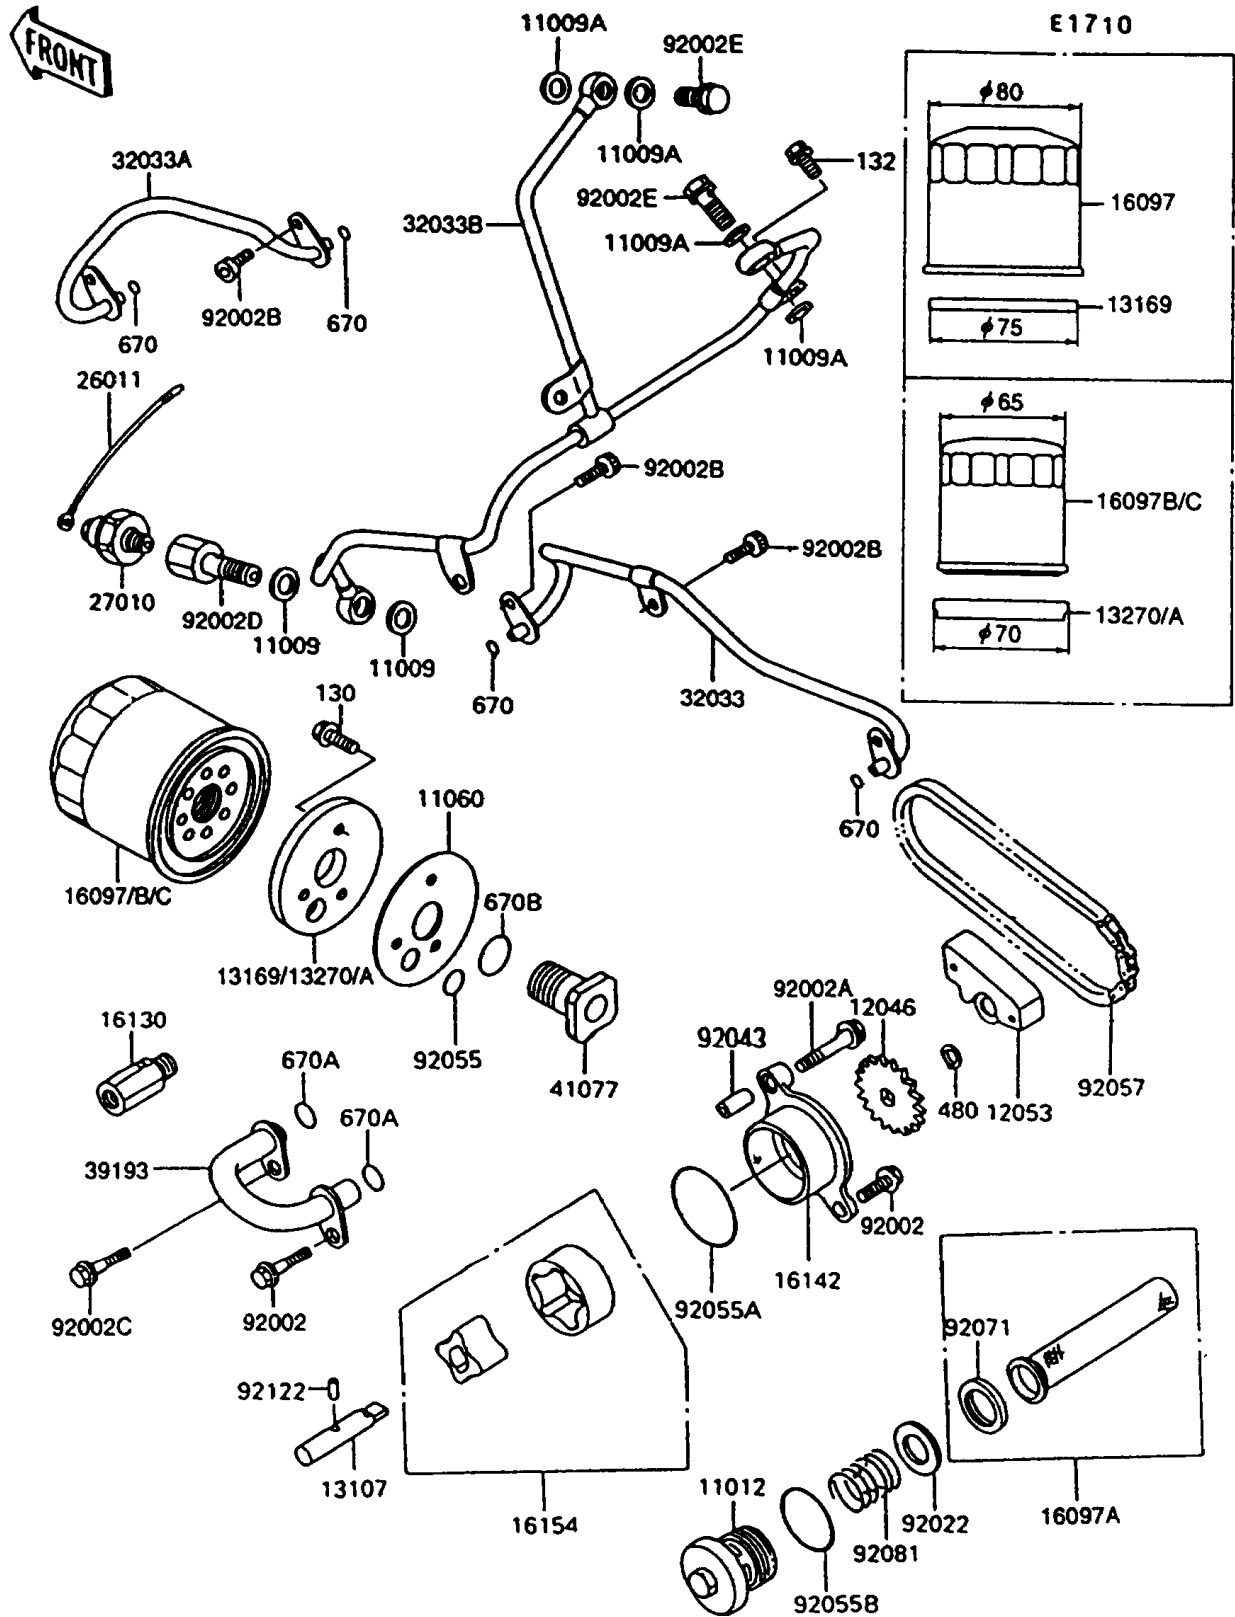

1994 Vulcan 750 PARTS DIAGRAM

Oil Pump/Oil Filter