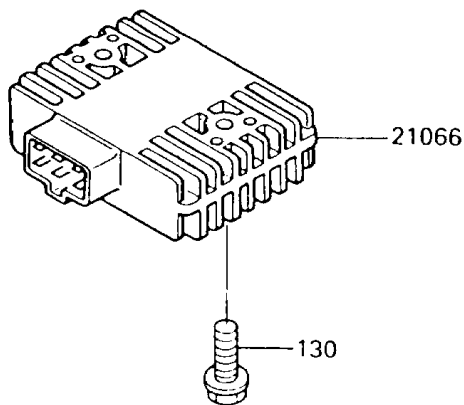

1994 Vulcan 750 PARTS DIAGRAM

Generator

E1810

1994 Vulcan 750 PARTS LIST

Generator

ITEM NAME	PART NUMBER	QUANTITY
BOLT-SOCKET,6X35 (Ref # 120)	120P0635	3
BOLT-FLANGED,6X20 (Ref # 130)	130B0620	2
STATOR (Ref # 21003)	21003-1118	1
ROTOR (Ref # 21007)	21007-1127	1
REGULATOR-VOLTAGE (Ref # 21066)	21066-1089	1
BOLT,FLANGED,12X40 (Ref # 92001)	92001-1146	1
KEY,WOODRUFF (Ref # 92038)	92038-001	1