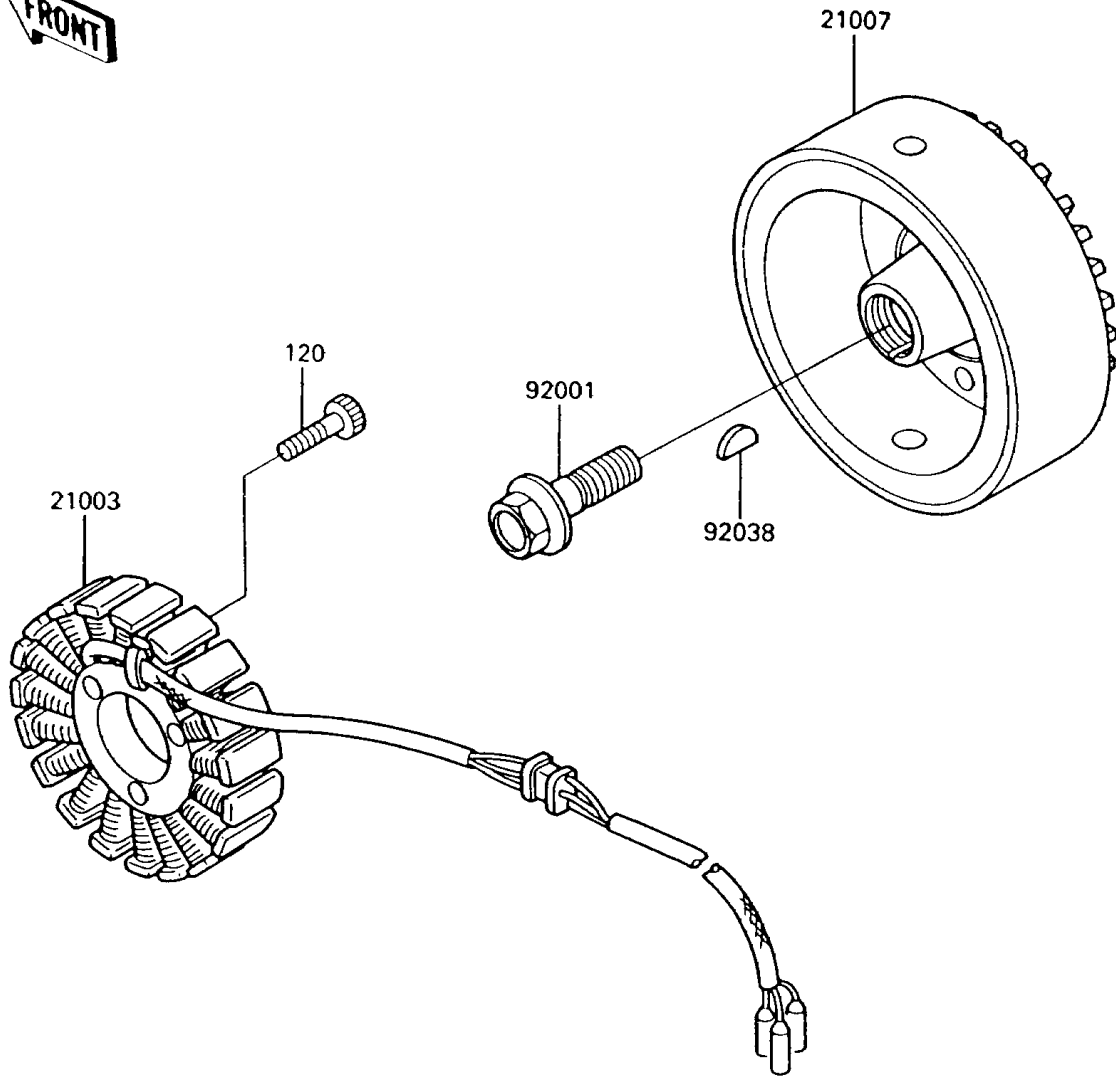

1994 Vulcan 750 PARTS DIAGRAM

Generator

E1810

1994 Vulcan 750 PARTS LIST

Generator

ITEM NAME	PART NUMBER	QUANTITY
BOLT-SOCKET,6X35 (Ref # 120)	120P0635	3
BOLT-FLANGED,6X20 (Ref # 130)	130B0620	2
STATOR (Ref # 21003)	21003-1118	1
ROTOR (Ref # 21007)	21007-1127	1
REGULATOR-VOLTAGE (Ref # 21066)	21066-1089	1
BOLT,FLANGED,12X40 (Ref # 92001)	92001-1146	1
KEY,WOODRUFF (Ref # 92038)	92038-001	1