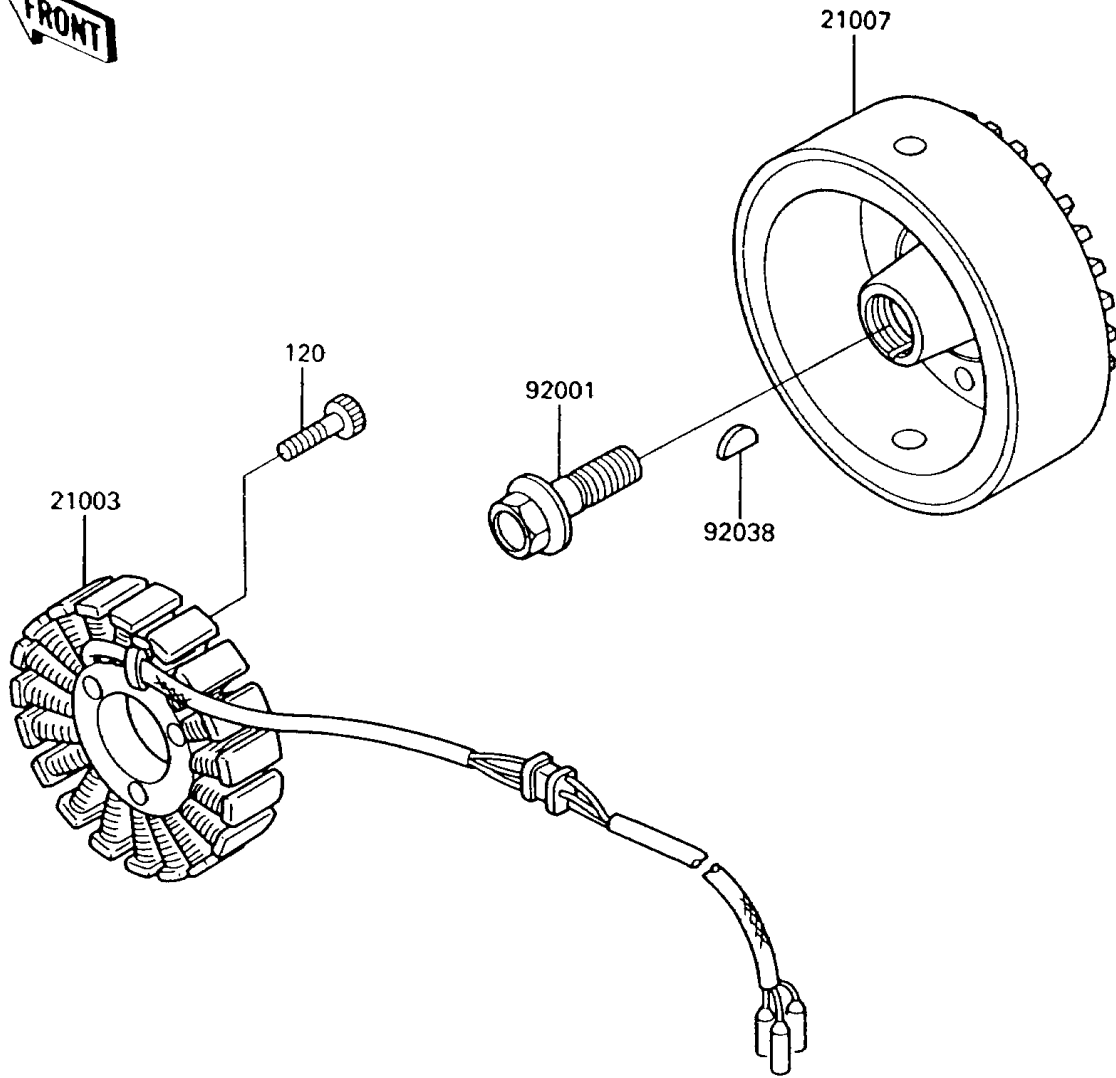

1995 Vulcan 750 PARTS DIAGRAM

Generator

E1810

1995 Vulcan 750 PARTS LIST

Generator

ITEM NAME	PART NUMBER	QUANTITY
BOLT-SOCKET,6X35 (Ref # 120)	120P0635	3
BOLT-FLANGED,6X20 (Ref # 130)	130B0620	2
STATOR (Ref # 21003)	21003-1118	1
ROTOR (Ref # 21007)	21007-1127	1
REGULATOR-VOLTAGE (Ref # 21066)	21066-1089	1
BOLT,FLANGED,12X40 (Ref # 92001)	92001-1146	1
KEY,WOODRUFF (Ref # 92038)	92038-001	1