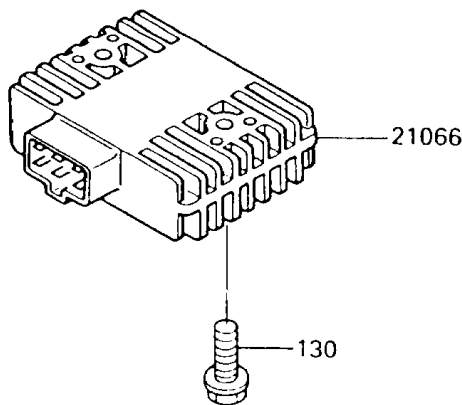

1995 Vulcan 750 PARTS DIAGRAM

Generator

E1810

1995 Vulcan 750 PARTS LIST

Generator

ITEM NAME	PART NUMBER	QUANTITY
BOLT-SOCKET,6X35 (Ref # 120)	120P0635	3
BOLT-FLANGED,6X20 (Ref # 130)	130B0620	2
STATOR (Ref # 21003)	21003-1118	1
ROTOR (Ref # 21007)	21007-1127	1
REGULATOR-VOLTAGE (Ref # 21066)	21066-1089	1
BOLT,FLANGED,12X40 (Ref # 92001)	92001-1146	1
KEY,WOODRUFF (Ref # 92038)	92038-001	1