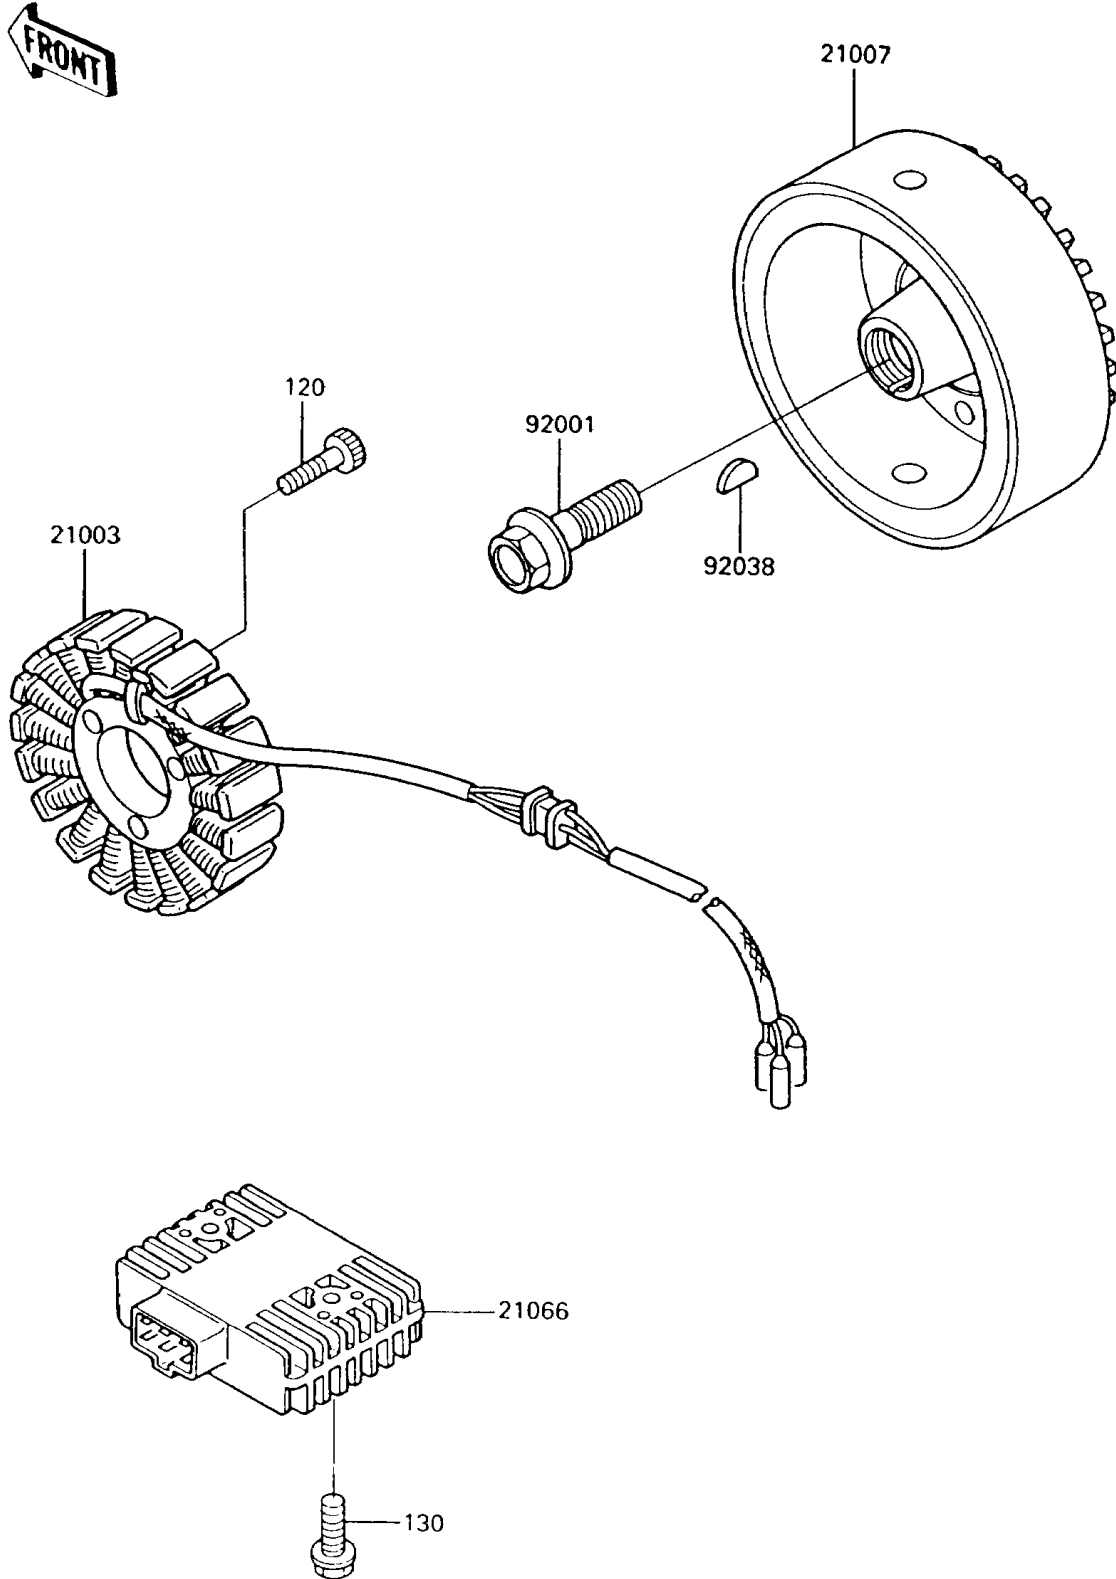

1996 Vulcan 750 PARTS DIAGRAM

Generator

E1810

1996 Vulcan 750 PARTS LIST

Generator

ITEM NAME	PART NUMBER	QUANTITY
BOLT-SOCKET,6X35 (Ref # 120)	120P0635	3
BOLT-FLANGED,6X20 (Ref # 130)	130B0620	2
STATOR (Ref # 21003)	21003-1118	1
ROTOR (Ref # 21007)	21007-1127	1
REGULATOR-VOLTAGE (Ref # 21066)	21066-1089	1
BOLT,FLANGED,12X40 (Ref # 92001)	92001-1146	1
KEY,WOODRUFF (Ref # 92038)	92038-001	1