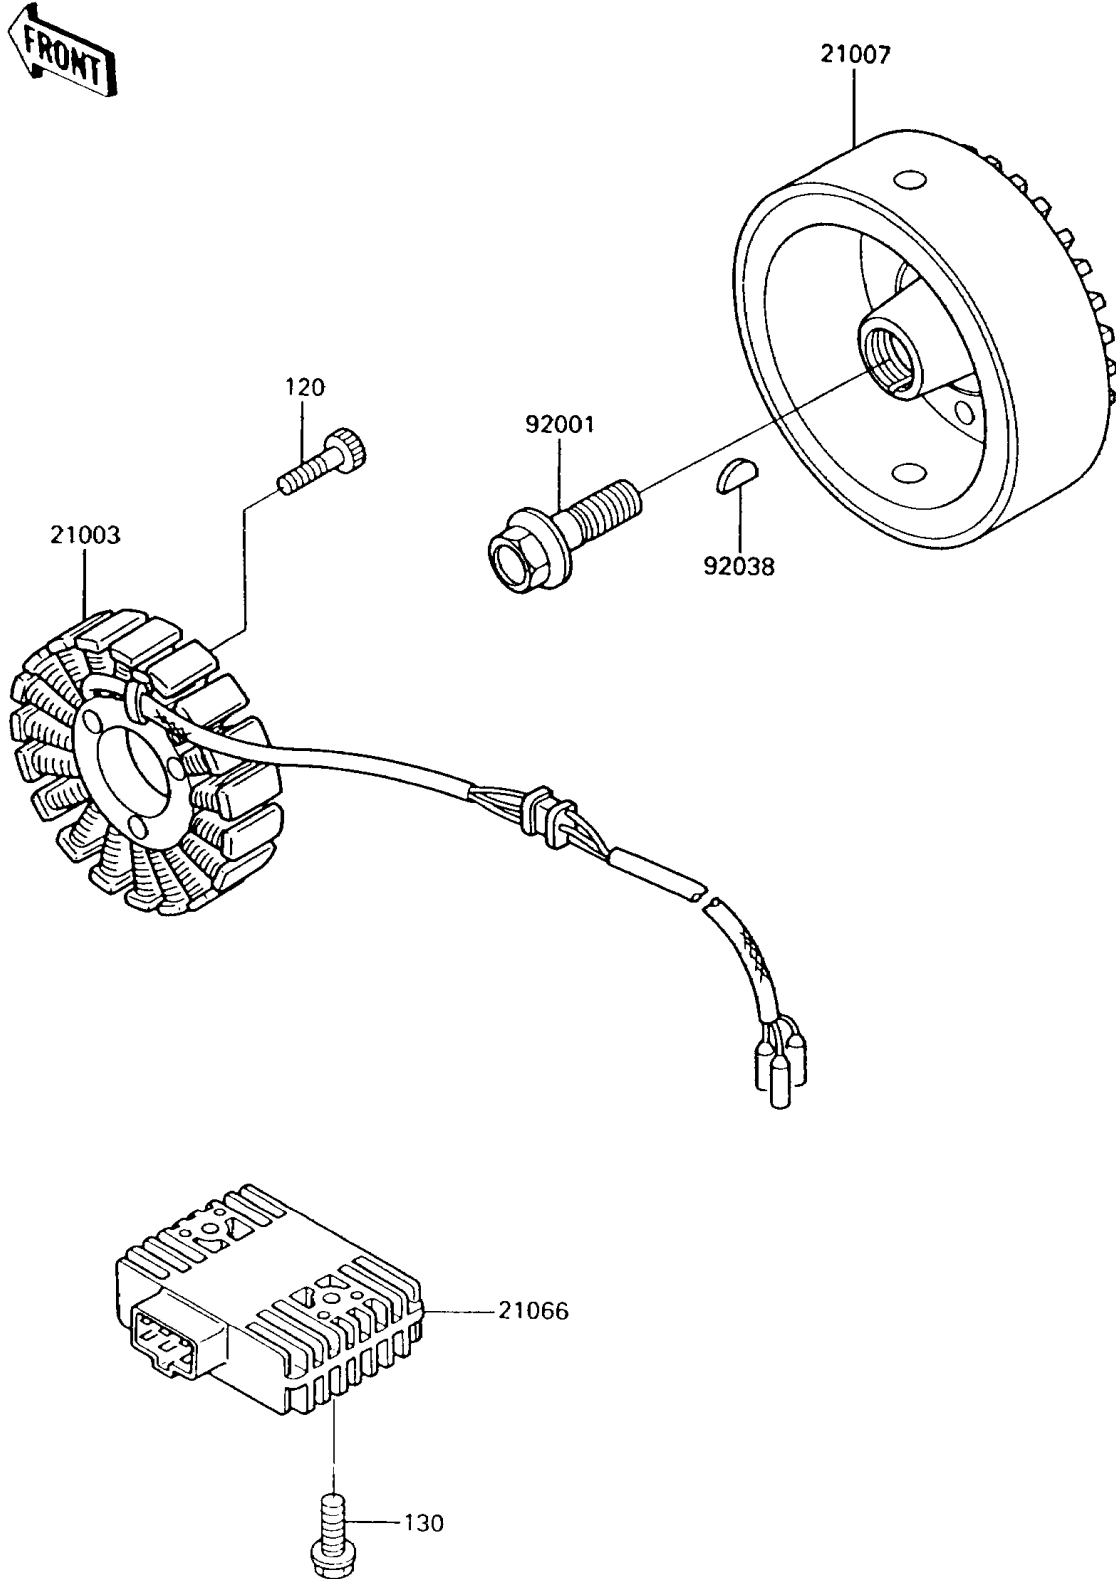

1997 Vulcan 750 PARTS DIAGRAM

Generator

E1810

1997 Vulcan 750 PARTS LIST

Generator

ITEM NAME	PART NUMBER	QUANTITY
BOLT-SOCKET,6X35 (Ref # 120)	120P0635	3
BOLT-FLANGED,6X20 (Ref # 130)	130B0620	2
STATOR (Ref # 21003)	21003-1118	1
ROTOR (Ref # 21007)	21007-1127	1
REGULATOR-VOLTAGE (Ref # 21066)	21066-1089	1
BOLT,FLANGED,12X40 (Ref # 92001)	92001-1146	1
KEY,WOODRUFF (Ref # 92038)	92038-001	1