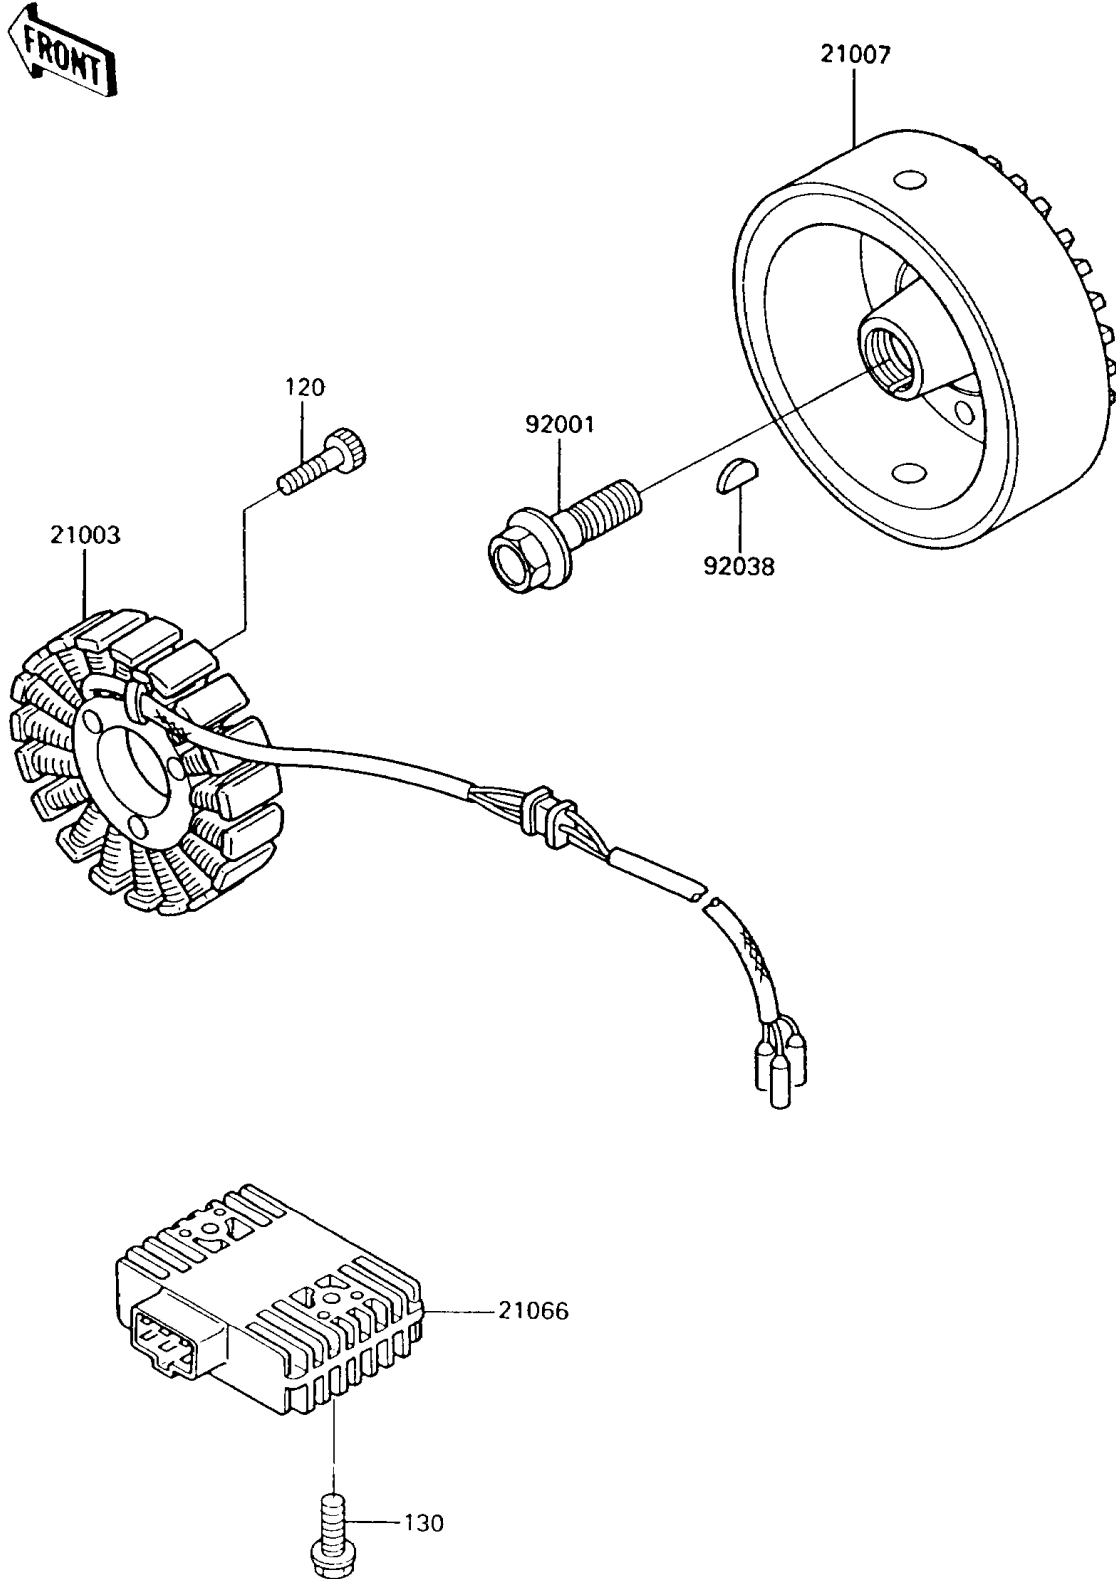

1998 Vulcan 750 PARTS DIAGRAM

Generator

E1810

1998 Vulcan 750 PARTS LIST

Generator

| ITEM NAME | PART NUMBER | QUANTITY |
|----------------------------------|-------------|----------|
| BOLT-SOCKET,6X35 (Ref # 120) | 120P0635 | 3 |
| BOLT-FLANGED,6X20 (Ref # 130) | 130B0620 | 2 |
| STATOR (Ref # 21003) | 21003-1118 | 1 |
| ROTOR (Ref # 21007) | 21007-1127 | 1 |
| REGULATOR-VOLTAGE (Ref # 21066) | 21066-1089 | 1 |
| BOLT,FLANGED,12X40 (Ref # 92001) | 92001-1146 | 1 |
| KEY,WOODRUFF (Ref # 92038) | 92038-001 | 1 |